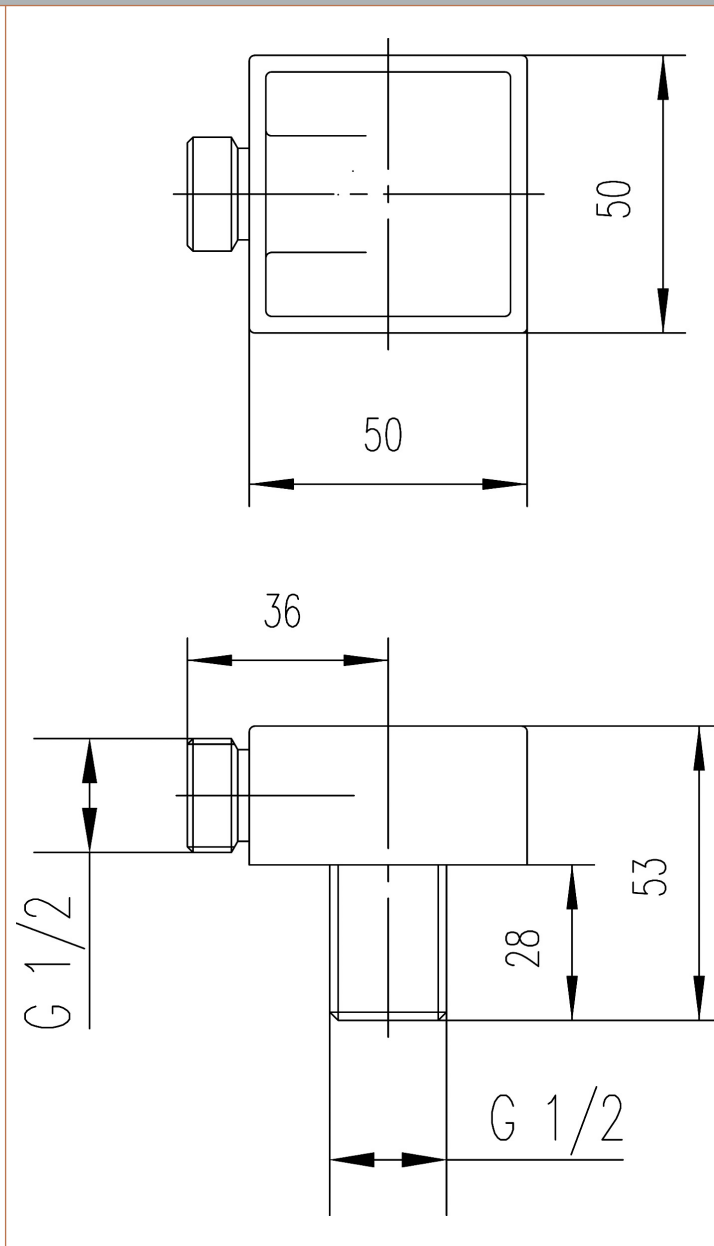

Sales Code: A3245

Description: Square Outlet Elbow

Product Dimensions

Length (mm):	
Width (mm):	36
Height (mm):	53
Depth (mm):	36
Nett Weight (kg):	0.23

Packaging Dimensions

Length (mm):	65
Width (mm):	65
Height (mm):	55
Gross Weight (kg):	0.28

Packaging Data

Box Colour:	White Cardboard Box
Box Qty:	1
Label Size:	100 x 50
Label Colour:	White Label
Label Qty:	2

Outer Box Dimensions (If Applicable)

Length (mm):	
Width (mm):	355
Height (mm):	305
Depth (mm):	355
Gross Weight (kg):	28
Barcode:	5055146169529

Product Details

Country of Origin:	China
Fitting Instruction:	No
Product Material:	Brass/ABS
Mount Type:	Surface, Wall
Outlet Elbow Supplied:	Yes
Easy Clean:	Not Applicable
Head Included:	No
Handset Included:	Not Applicable
Body Jets Included:	Not Applicable
No of Body Jets:	Not Applicable
Operating Pressure (bar):	
Valve/Cartridge Type:	Not Applicable
Flow Rates (L/min):	0.1 bar: N/A 0.5 bar: N/A 1 bar: N/A 2 bar: N/A 3 bar: N/A
TMV2 Approved:	No Approval No: N/A
TMV3 Approved:	No Approval No: N/A
WRAS Approved:	No Approval No: N/A
Head Function:	Not Applicable
Handset Function:	Not Applicable
Body Jet Info:	Not Applicable
Pipe Size:	Not Applicable
Pipe Centres:	N/A
Colour/Finish:	Chrome
Hose Included:	No
No. of Outlets:	N/A