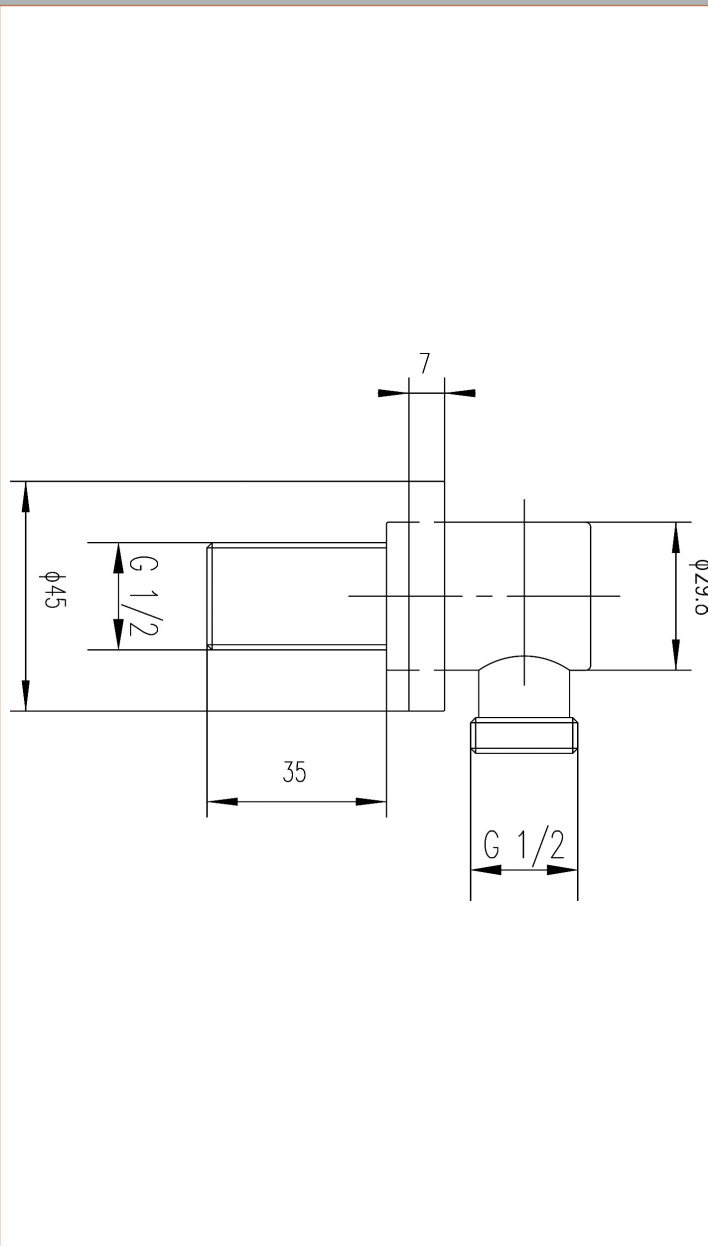

Sales Code: A3275

Description: Minimalist Outlet Elbow

Product Dimensions

Length (mm):	
Width (mm):	45
Height (mm):	55
Depth (mm):	75
Nett Weight (kg):	0.27

Packaging Dimensions

Length (mm):	85
Width (mm):	60
Height (mm):	60
Gross Weight (kg):	0.27

Packaging Data

Box Colour:	White Cardboard Box
Box Qty:	1
Label Size:	100 x 50
Label Colour:	White Label
Label Qty:	2

Outer Box Dimensions (If Applicable)

Length (mm):	
Width (mm):	320
Height (mm):	230
Depth (mm):	320
Gross Weight (kg):	22
Barcode:	5055146136132

Product Details

Country of Origin:	China
Fitting Instruction:	No
Product Material:	Brass
Mount Type:	Surface, Wall
Outlet Elbow Supplied:	Yes
Easy Clean:	Not Applicable
Head Included:	No
Handset Included:	Not Applicable
Body Jets Included:	Not Applicable
No of Body Jets:	Not Applicable
Operating Pressure (bar):	
Valve/Cartridge Type:	Not Applicable
Flow Rates (L/min):	0.1 bar: N/A 0.5 bar: N/A 1 bar: N/A 2 bar: N/A 3 bar: N/A
TMV2 Approved:	No Approval No: N/A
TMV3 Approved:	No Approval No: N/A
WRAS Approved:	No Approval No: N/A
Head Function:	Not Applicable
Handset Function:	Not Applicable
Body Jet Info:	Not Applicable
Pipe Size:	Not Applicable
Pipe Centres:	N/A
Colour/Finish:	Chrome
Hose Included:	No
No. of Outlets:	N/A