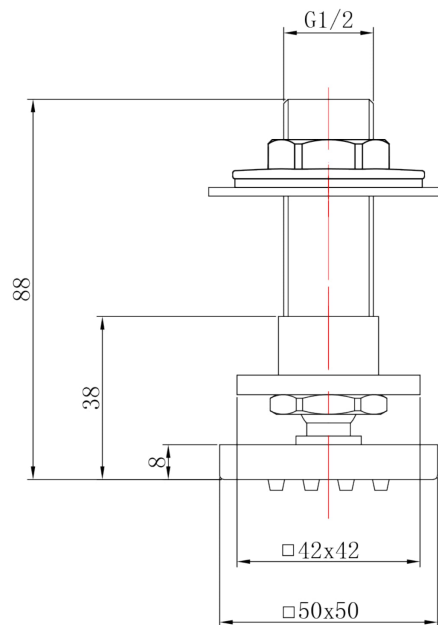

Sales Code: A354

Description: Square Body Jet

### Product Dimensions

Length (mm):	
Width (mm):	50
Height (mm):	88
Depth (mm):	50
Nett Weight (kg):	0.3

### Packaging Dimensions

Length (mm):	80
Width (mm):	72
Height (mm):	106
Gross Weight (kg):	0.41

### Outer Box Dimensions (If Applicable)

Length (mm):	
Width (mm):	370
Height (mm):	240
Depth (mm):	420
Gross Weight (kg):	21
Barcode:	5055146151951