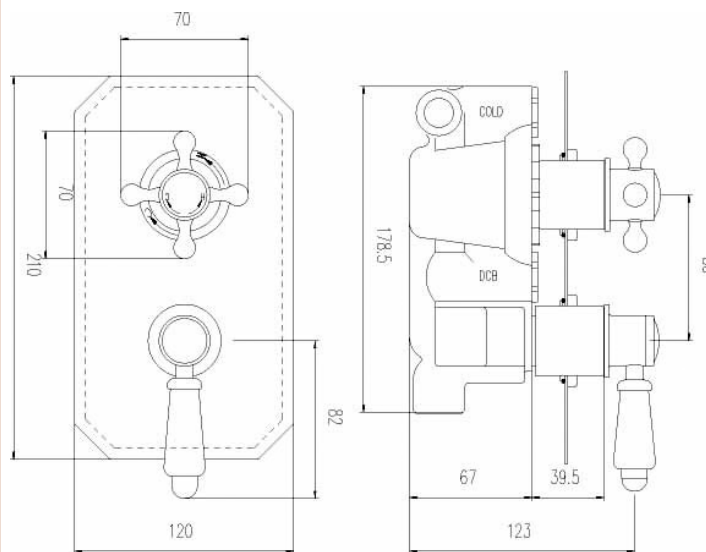

Sales Code: ITY316

Description: Traditional Twin Conc Thermo Valve

Product Dimensions

Length (mm):	
Width (mm):	120
Height (mm):	210
Depth (mm):	135
Nett Weight (kg):	2.74

Packaging Dimensions

Length (mm):	250
Width (mm):	240
Height (mm):	110
Gross Weight (kg):	2.74

Packaging Data

Box Colour:	White Cardboard Box
Box Qty:	1
Label Size:	100 x 50
Label Colour:	White Label
Label Qty:	2

Outer Box Dimensions (If Applicable)

Length (mm):	
Width (mm):	340
Height (mm):	180
Depth (mm):	370
Gross Weight (kg):	16
Barcode:	5055146196686

Product Details

Country of Origin:	United Kingdom
Fitting Instruction:	No
Product Material:	Brass/ABS
Mount Type:	Wall, Recessed
Outlet Elbow Supplied:	No
Easy Clean:	Not Applicable
Head Included:	No
Handset Included:	No
Body Jets Included:	Not Applicable
No of Body Jets:	Not Applicable
Operating Pressure (bar):	0.1
Valve/Cartridge Type:	1/4 Turn Ceramic Disc
Flow Rates (L/min):	0.1 bar: 5.5 0.5 bar: 14 1 bar: 20 2 bar: 29 3 bar: 44
TMV2 Approved:	No Approval No: N/A
TMV3 Approved:	No Approval No: N/A
WRAS Approved:	Yes Approval No: 2204707
Head Function:	Not Applicable
Handset Function:	Not Applicable
Body Jet Info:	Not Applicable
Pipe Size:	15 mm (1/2" Bsp)
Pipe Centres:	N/A
Colour/Finish:	Chrome
Hose Included:	Not Applicable
No. of Outlets:	1