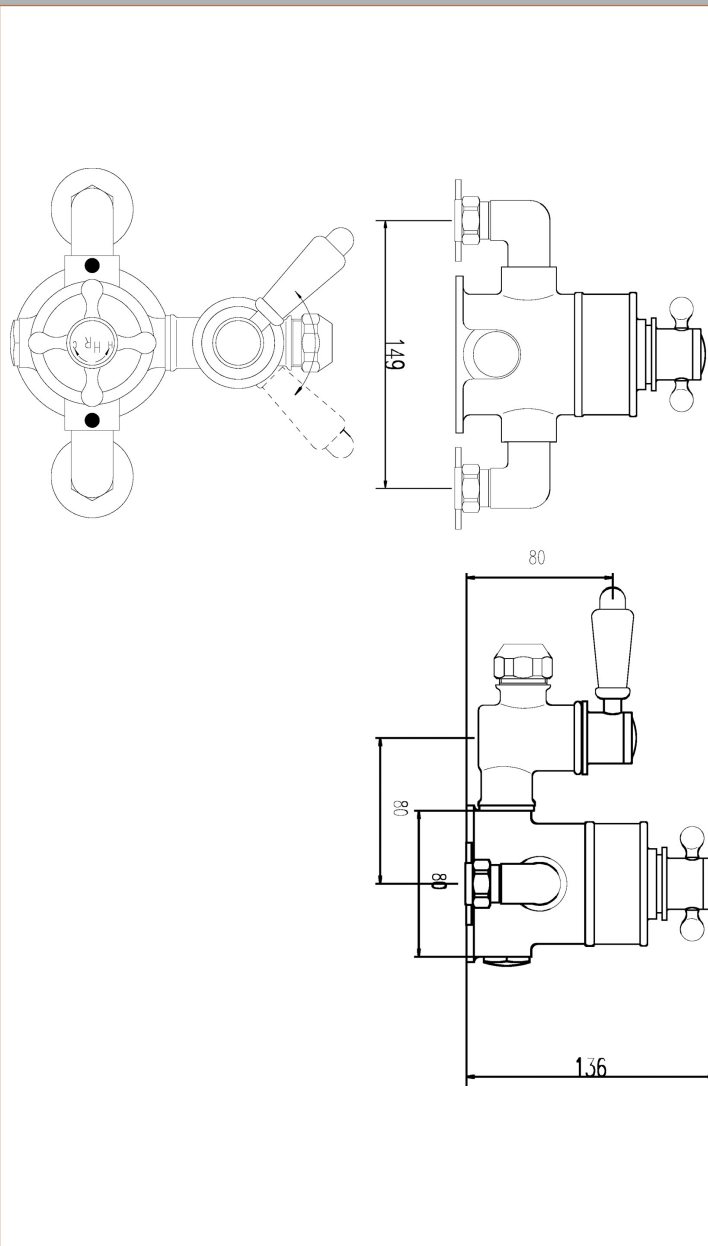

### Product Dimensions

Length (mm):	
Width (mm):	149
Height (mm):	160
Depth (mm):	136
Nett Weight (kg):	3.17

### Packaging Dimensions

Length (mm):	245
Width (mm):	215
Height (mm):	170
Gross Weight (kg):	3.17

### Outer Box Dimensions (If Applicable)

Length (mm):	
Width (mm):	455
Height (mm):	370
Depth (mm):	500
Gross Weight (kg):	25
Barcode:	5055146181552

### Product Details

Country of Origin:	United Kingdom
Fitting Instruction:	No
Product Material:	Brass
Mount Type:	Wall, Surface
Outlet Elbow Supplied:	No
Easy Clean:	Not Applicable
Head Included:	No
Handset Included:	No
Body Jets Included:	No
No of Body Jets:	Not Applicable
Operating Pressure (bar):	0.1
Valve/Cartridge Type:	1/4 Turn Ceramic Disc
Flow Rates (L/min):	0.1 bar: 4.5   0.5 bar: 13   1 bar: 18.5   2 bar: 26   3 bar: 33
TMV2 Approved:	No   Approval No: N/A
TMV3 Approved:	No   Approval No: N/A
WRAS Approved:	No   Approval No: N/A
Head Function:	Not Applicable
Handset Function:	Not Applicable
Body Jet Info:	Not Applicable
Pipe Size:	15 mm (1/2" Bsp)
Pipe Centres:	150 mm
Colour/Finish:	Chrome
Hose Included:	Not Applicable
No. of Outlets:	1