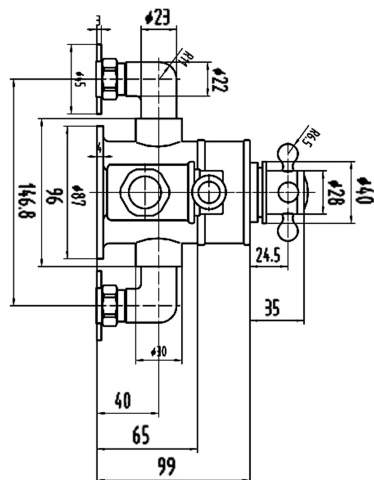

### Product Dimensions

Length (mm):	
Width (mm):	179
Height (mm):	333
Depth (mm):	134
Nett Weight (kg):	3.7

### Packaging Dimensions

Length (mm):	245
Width (mm):	215
Height (mm):	170
Gross Weight (kg):	3.7

### Outer Box Dimensions (If Applicable)

Length (mm):	
Width (mm):	500
Height (mm):	380
Depth (mm):	455
Gross Weight (kg):	30
Barcode:	5055146184119

### Product Details

Country of Origin:	United Kingdom
Fitting Instruction:	No
Product Material:	Brass
Mount Type:	Wall, Surface
Outlet Elbow Supplied:	No
Easy Clean:	Not Applicable
Head Included:	No
Handset Included:	No
Body Jets Included:	No
No of Body Jets:	Not Applicable
Operating Pressure (bar):	0.1
Valve/Cartridge Type:	1/4 Turn Ceramic Disc
Flow Rates (L/min):	0.1 bar: 4.5   0.5 bar: 13   1 bar: 18.5   2 bar: 26   3 bar: 33
TMV2 Approved:	No   Approval No: N/A
TMV3 Approved:	No   Approval No: N/A
WRAS Approved:	No   Approval No: N/A
Head Function:	Not Applicable
Handset Function:	Not Applicable
Body Jet Info:	Not Applicable
Pipe Size:	15 mm (1/2" Bsp)
Pipe Centres:	146.8 mm
Colour/Finish:	Chrome
Hose Included:	Not Applicable
No. of Outlets:	2