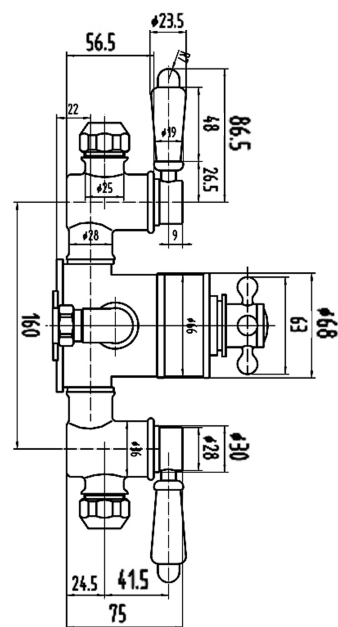

### Product Dimensions

Length (mm):	
Width (mm):	179
Height (mm):	333
Depth (mm):	134
Nett Weight (kg):	3.7

### Packaging Dimensions

Length (mm):	245
Width (mm):	215
Height (mm):	170
Gross Weight (kg):	3.7

### Outer Box Dimensions (If Applicable)

Length (mm):	
Width (mm):	500
Height (mm):	380
Depth (mm):	455
Gross Weight (kg):	30
Barcode:	5055146184119

### Product Details

Country of Origin:	United Kingdom
Fitting Instruction:	No
Product Material:	Brass
Mount Type:	Wall, Surface
Outlet Elbow Supplied:	No
Easy Clean:	Not Applicable
Head Included:	No
Handset Included:	No
Body Jets Included:	No
No of Body Jets:	Not Applicable
Operating Pressure (bar):	0.1
Valve/Cartridge Type:	1/4 Turn Ceramic Disc
Flow Rates (L/min):	0.1 bar: 4.5   0.5 bar: 13   1 bar: 18.5   2 bar: 26   3 bar: 33
TMV2 Approved:	No   Approval No: N/A
TMV3 Approved:	No   Approval No: N/A
WRAS Approved:	No   Approval No: N/A
Head Function:	Not Applicable
Handset Function:	Not Applicable
Body Jet Info:	Not Applicable
Pipe Size:	15 mm (1/2" Bsp)
Pipe Centres:	146.8 mm
Colour/Finish:	Chrome
Hose Included:	Not Applicable
No. of Outlets:	2