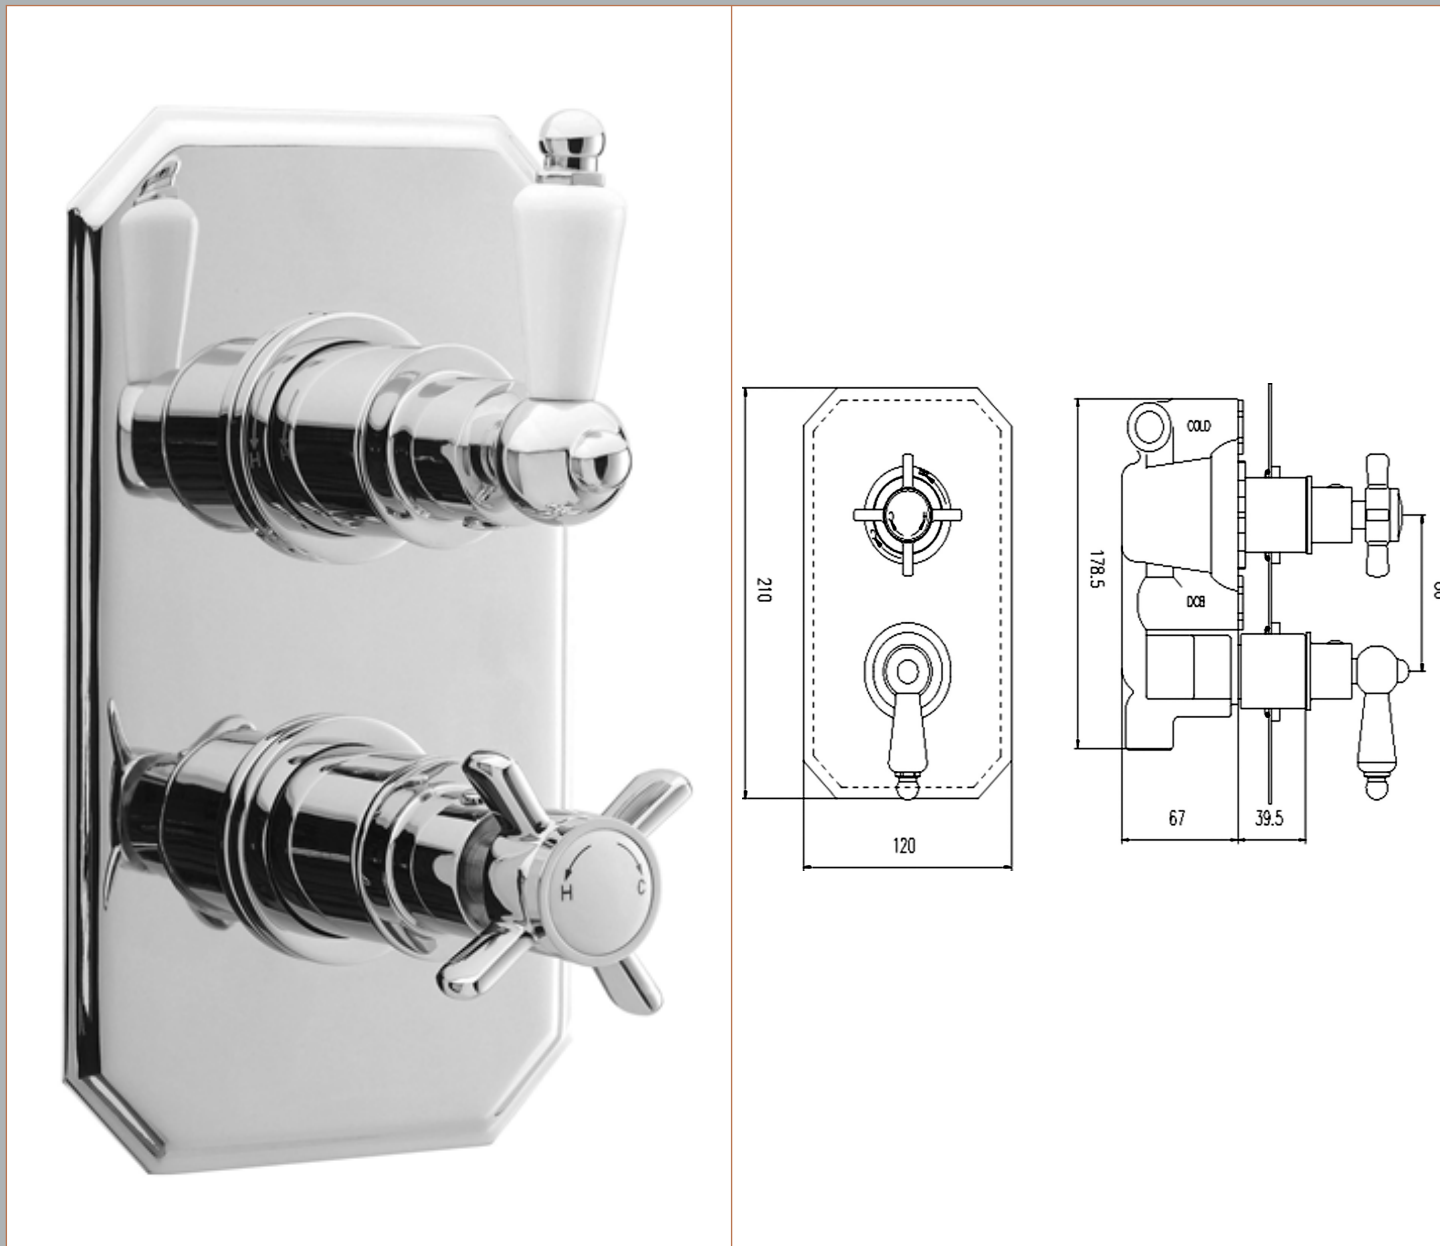

Sales Code: A3033

Description: Beaumont Twin Valve Traditional Plate

Product Dimensions

Length (mm):	
Width (mm):	120
Height (mm):	210
Depth (mm):	135
Nett Weight (kg):	2.18

Packaging Dimensions

Length (mm):	250
Width (mm):	240
Height (mm):	110
Gross Weight (kg):	2.65

Packaging Data

Box Colour:	White Cardboard Box
Box Qty:	1
Label Size:	100 x 50
Label Colour:	White Label
Label Qty:	2

Outer Box Dimensions (If Applicable)

Length (mm):	
Width (mm):	495
Height (mm):	320
Depth (mm):	295
Gross Weight (kg):	17
Barcode:	5055146196679

Product Details

Country of Origin:	United Kingdom
Fitting Instruction:	No
Product Material:	Brass/ABS
Mount Type:	Wall, Recessed
Outlet Elbow Supplied:	No
Easy Clean:	Not Applicable
Head Included:	No
Handset Included:	No
Body Jets Included:	Not Applicable
No of Body Jets:	Not Applicable
Operating Pressure (bar):	0.1
Valve/Cartridge Type:	1/4 Turn Ceramic Disc
Flow Rates (L/min):	0.1 bar: 5.5 0.5 bar: 14 1 bar: 20 2 bar: 29 3 bar: 44
TMV2 Approved:	No Approval No: N/A
TMV3 Approved:	No Approval No: N/A
WRAS Approved:	Yes Approval No: 2204707
Head Function:	Not Applicable
Handset Function:	Not Applicable
Body Jet Info:	Not Applicable
Pipe Size:	15 mm (1/2" Bsp)
Pipe Centres:	N/A
Colour/Finish:	Chrome
Hose Included:	Not Applicable
No. of Outlets:	1