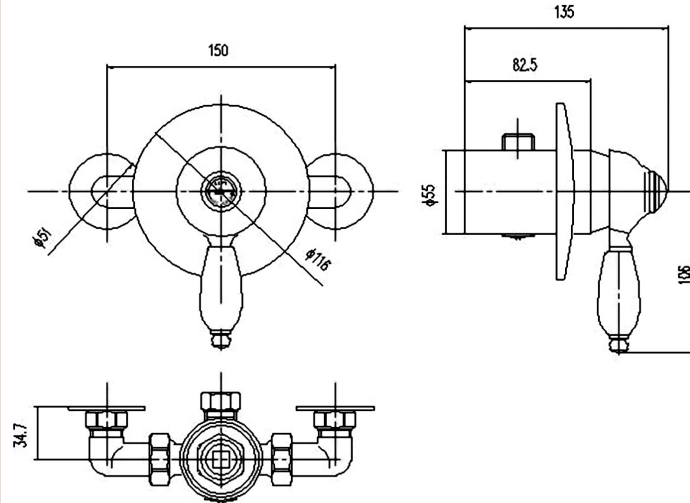

Sales Code: A3201

Description: Nostalgic Manual Conc Or Exposed Valve

Product Dimensions

Length (mm):	
Width (mm):	150
Height (mm):	35
Depth (mm):	135
Nett Weight (kg):	1.76

Packaging Dimensions

Length (mm):	205
Width (mm):	120
Height (mm):	135
Gross Weight (kg):	1.76

Packaging Data

Box Colour:	White Cardboard Box
Box Qty:	1
Label Size:	100 x 50
Label Colour:	White Label
Label Qty:	2

Outer Box Dimensions (If Applicable)

Length (mm):	
Width (mm):	215
Height (mm):	285
Depth (mm):	500
Gross Weight (kg):	14
Barcode:	5055146110248

Product Details

Country of Origin:	China
Fitting Instruction:	No
Product Material:	Brass
Mount Type:	Wall, Surface
Outlet Elbow Supplied:	No
Easy Clean:	Not Applicable
Head Included:	No
Handset Included:	No
Body Jets Included:	No
No of Body Jets:	Not Applicable
Operating Pressure (bar):	0.2
Valve/Cartridge Type:	Single Lever Cartridge
Flow Rates (L/min):	0.1 bar: 5 0.5 bar: 10 1 bar: 14 2 bar: 20 3 bar: 26
TMV2 Approved:	No Approval No: N/A
TMV3 Approved:	No Approval No: N/A
WRAS Approved:	No Approval No: N/A
Head Function:	Not Applicable
Handset Function:	Not Applicable
Body Jet Info:	Not Applicable
Pipe Size:	15 mm (1/2" Bsp)
Pipe Centres:	150 mm
Colour/Finish:	Chrome
Hose Included:	Not Applicable
No. of Outlets:	1