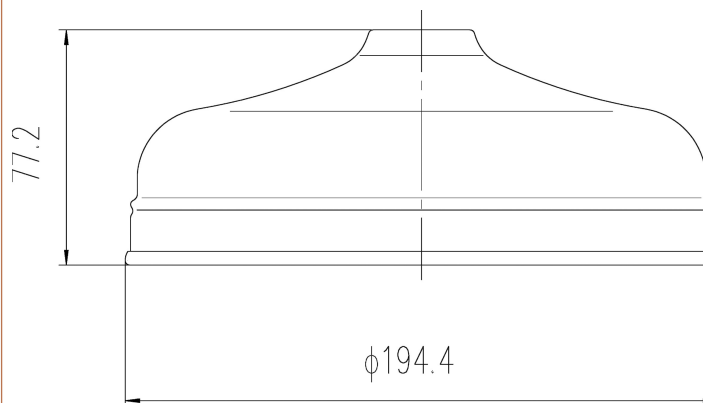

Sales Code: HEAD21

Description: 8" Apron Fixed Head 195mm Diameter

Product Dimensions

Length (mm):	
Width (mm):	194
Height (mm):	77
Depth (mm):	194
Nett Weight (kg):	0.3

Packaging Dimensions

Length (mm):	210
Width (mm):	200
Height (mm):	80
Gross Weight (kg):	0.8

Packaging Data

Box Colour:	White Cardboard Box
Box Qty:	1
Label Size:	100 x 50
Label Colour:	White Label
Label Qty:	2

Outer Box Dimensions (If Applicable)

Length (mm):	
Width (mm):	225
Height (mm):	435
Depth (mm):	450
Gross Weight (kg):	8
Barcode:	5055146185895

Product Details

Country of Origin:	China
Fitting Instruction:	No
Product Material:	Brass
Mount Type:	Surface, Wall
Outlet Elbow Supplied:	No
Easy Clean:	No
Head Included:	Yes
Handset Included:	No
Body Jets Included:	Not Applicable
No of Body Jets:	Not Applicable
Operating Pressure (bar):	0.5
Valve/Cartridge Type:	Not Applicable
Flow Rates (L/min):	0.1 bar: N/A 0.5 bar: N/A 1 bar: N/A 2 bar: N/A 3 bar: N/A
TMV2 Approved:	No Approval No: N/A
TMV3 Approved:	No Approval No: N/A
WRAS Approved:	No Approval No: N/A
Head Function:	Single
Handset Function:	Not Applicable
Body Jet Info:	Not Applicable
Pipe Size:	Not Applicable
Pipe Centres:	N/A
Colour/Finish:	Chrome
Hose Included:	Not Applicable
No. of Outlets:	N/A