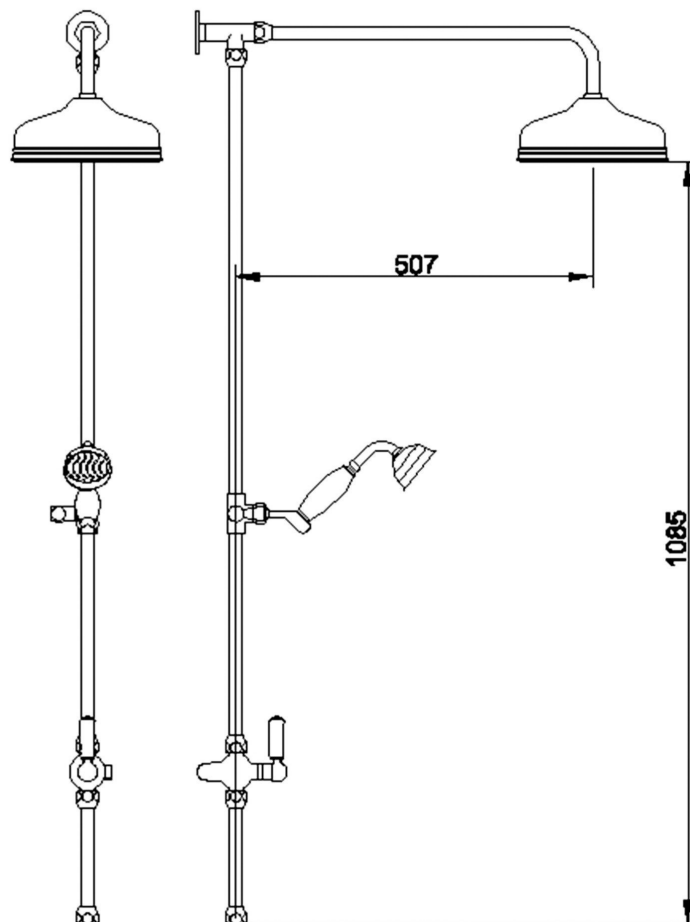

Sales Code: AM312

Description: Victorian Grand Rigid Riser Kit

Product Dimensions

Length (mm):	
Width (mm):	194
Height (mm):	1260
Depth (mm):	670
Nett Weight (kg):	4.7

Packaging Dimensions

Length (mm):	1100
Width (mm):	240
Height (mm):	110
Gross Weight (kg):	5.2

Packaging Data

Box Colour:	White Cardboard Box
Box Qty:	1
Label Size:	100 x 50
Label Colour:	White Label
Label Qty:	2

Outer Box Dimensions (If Applicable)

Length (mm):	
Width (mm):	
Height (mm):	
Depth (mm):	
Gross Weight (kg):	19
Barcode:	5055146129714

Product Details

Country of Origin:	China
Fitting Instruction:	No
Product Material:	Brass
Mount Type:	Surface, Wall
Outlet Elbow Supplied:	No
Easy Clean:	No
Head Included:	Yes
Handset Included:	Yes
Body Jets Included:	No
No of Body Jets:	Not Applicable
Operating Pressure (bar):	0.5
Valve/Cartridge Type:	Not Applicable
Flow Rates (L/min):	0.1 bar: N/A 0.5 bar: N/A 1 bar: N/A 2 bar: N/A 3 bar: N/A
TMV2 Approved:	No Approval No: N/A
TMV3 Approved:	No Approval No: N/A
WRAS Approved:	No Approval No: N/A
Head Function:	Single
Handset Function:	Single Setting
Body Jet Info:	Not Applicable
Pipe Size:	18 mm
Pipe Centres:	N/A
Colour/Finish:	Chrome
Hose Included:	Yes
No. of Outlets:	2