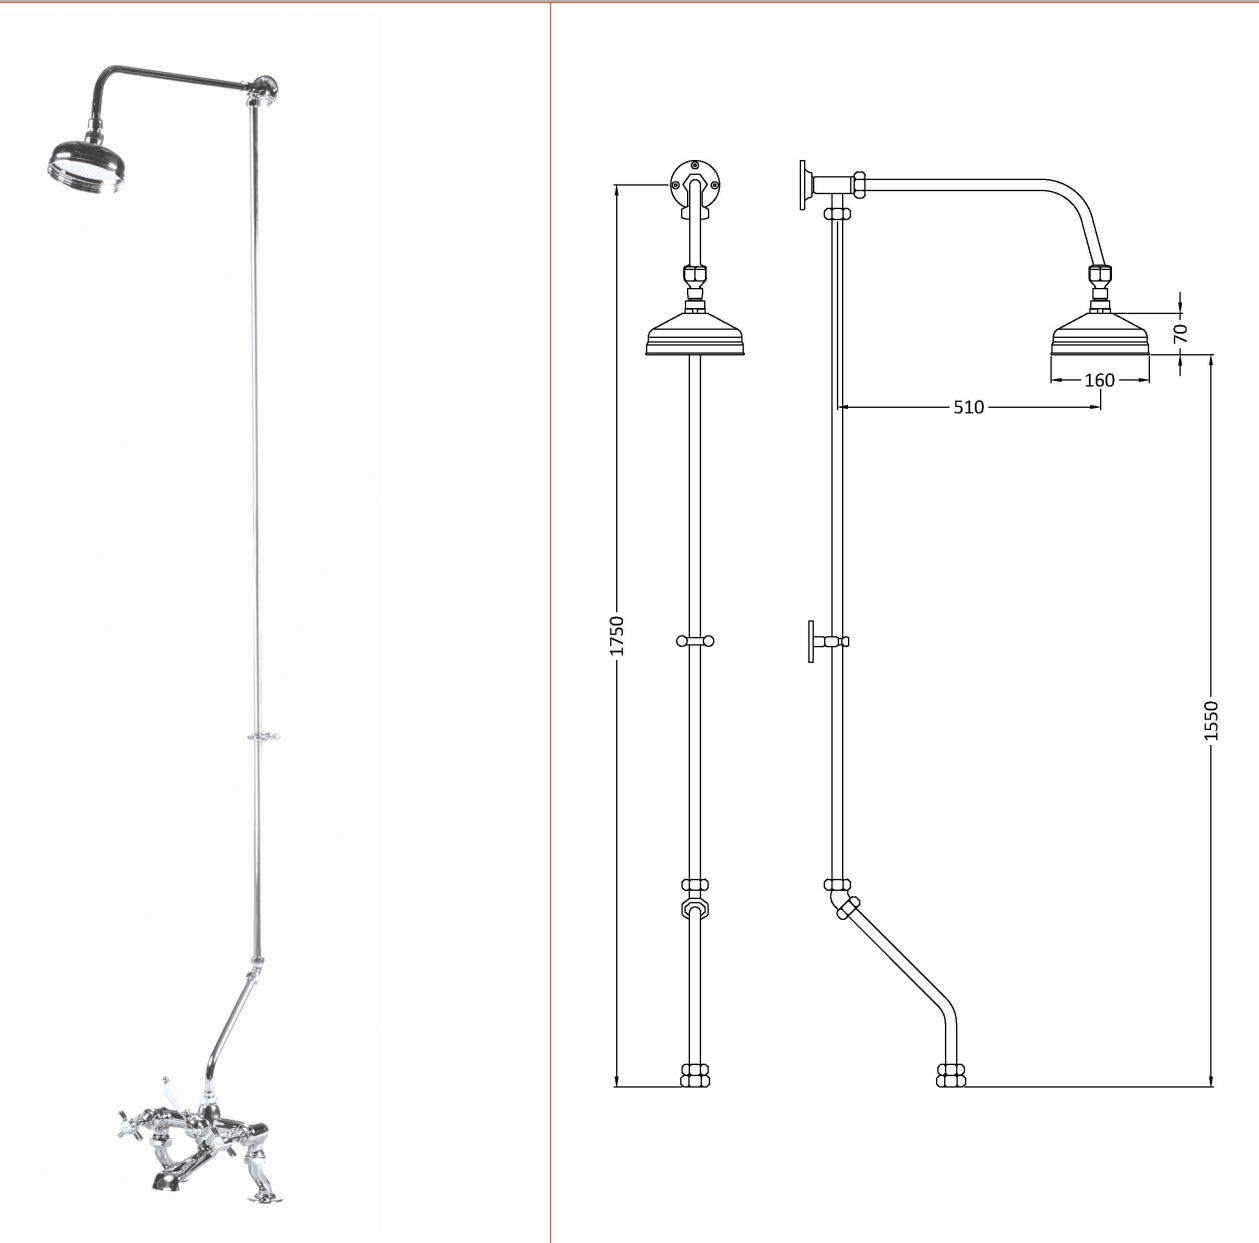

Sales Code: AK305

Description: Rigid Riser Kit For Bath Shower Mixer

Product Dimensions

Length (mm):	
Width (mm):	70
Height (mm):	1750
Depth (mm):	590
Nett Weight (kg):	2.6

Packaging Dimensions

Length (mm):	1520
Width (mm):	170
Height (mm):	115
Gross Weight (kg):	2.6

Packaging Data

Box Colour:	White Cardboard Box
Box Qty:	1
Label Size:	100 x 50
Label Colour:	White Label
Label Qty:	1

Outer Box Dimensions (If Applicable)

Length (mm):	
Width (mm):	
Height (mm):	
Depth (mm):	
Gross Weight (kg):	10
Barcode:	5055146101253

Product Details

Country of Origin:	China
Fitting Instruction:	No
Product Material:	Brass
Mount Type:	Wall
Outlet Elbow Supplied:	Not Applicable
Easy Clean:	Not Applicable
Head Included:	Yes
Handset Included:	No
Body Jets Included:	Not Applicable
No of Body Jets:	Not Applicable
Operating Pressure (bar):	
Valve/Cartridge Type:	Not Applicable
Flow Rates (L/min):	0.1 bar: N/A 0.5 bar: N/A 1 bar: N/A 2 bar: N/A 3 bar: N/A
TMV2 Approved:	No Approval No: N/A
TMV3 Approved:	No Approval No: N/A
WRAS Approved:	No Approval No: N/A
Head Function:	Single
Handset Function:	Not Applicable
Body Jet Info:	Not Applicable
Pipe Size:	22 mm (3/4" Bsp)
Pipe Centres:	N/A
Colour/Finish:	Chrome
Hose Included:	Yes
No. of Outlets:	1