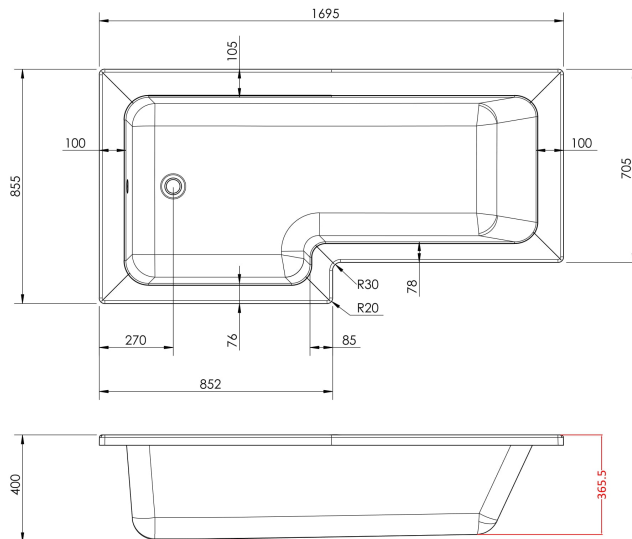

Sales Code: WBS1785L

Description: Left Hand Square Bath 1700mm

Packaging Details

Barcode: 5056211822318

Sales Code: WBS701

Description: 1700mm Square Shower Bath L/H

Product Dimensions

Length (mm):	1700
Width (mm):	850
Depth (mm):	390
Nett Weight (kg):	24.5

Packaging Dimensions

Length (mm):	1700
Width (mm):	850
Depth (mm):	425
Gross Weight (kg):	24.5

Packaging Data

Box Colour:	Brown Cardboard Sleeve
Box Qty:	1
Label Size:	300 x 35
Label Colour:	White Label
Label Qty:	2

Outer Box Dimensions (If Applicable)

Length (mm):	
Width (mm):	
Height (mm):	
Gross Weight (kg):	
Barcode:	5055275832288

Product Details

Country of Origin:	Turkey
Fitting Instruction:	No
Certification:	FSC: CE & UKCA: Yes
Material Colour Reference:	European White
Product Material:	Acrylic
Material Thickness:	4mm
Volume (Ltr):	235L
Displaced Capacity:	165L
Leg Set Included:	Legset Not Included
Waste Included:	Waste Not Included
Drilled/Undrilled:	Undrilled For Taps
Includes Grips:	No Grips Supplied
Embossed:	No
No of Tapholes:	None
Anti-Slip:	No

Sales Code: WBL001

Description: Bath Leg Set

Product Dimensions

Length (mm):	
Width (mm):	600
Depth (mm):	60
Nett Weight (kg):	2.5

Packaging Dimensions

Length (mm):	600
Width (mm):	60
Depth (mm):	60
Gross Weight (kg):	2.5