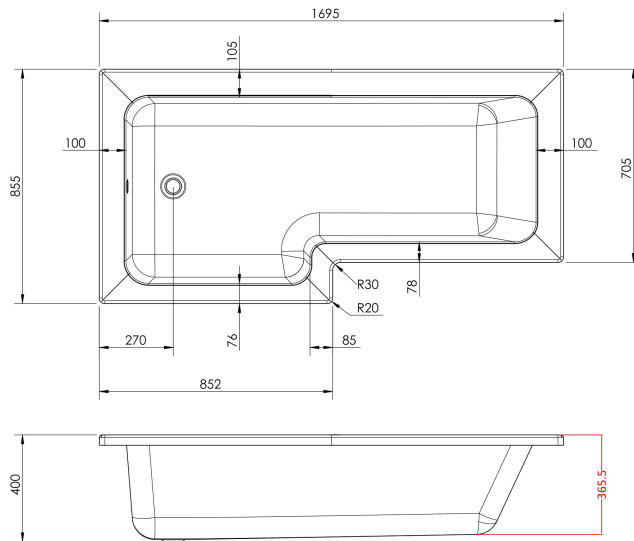

Sales Code: WBS1785L

Description: Left Hand Square Bath 1700mm

Packaging Details

Barcode: 5056211822318

Sales Code: WBS701

Description: 1700mm Square Shower Bath L/H

Product Dimensions

Length (mm):	1700
Width (mm):	850
Depth (mm):	390
Nett Weight (kg):	24.5

Packaging Dimensions

Length (mm):	1700
Width (mm):	850
Depth (mm):	425
Gross Weight (kg):	24.5

Packaging Data

Box Colour:	Brown Cardboard Sleeve
Box Qty:	1
Label Size:	300 x 35
Label Colour:	White Label
Label Qty:	2

Outer Box Dimensions (If Applicable)

Length (mm):	
Width (mm):	
Height (mm):	
Gross Weight (kg):	
Barcode:	5055275832288

Product Details

Country of Origin:	Turkey
Fitting Instruction:	No
Certification:	FSC: CE & UKCA: Yes
Material Colour Reference:	European White
Product Material:	Acrylic
Material Thickness:	4mm
Volume (Ltr):	235L
Displaced Capacity:	165L
Leg Set Included:	Legset Not Included
Waste Included:	Waste Not Included
Drilled/Undrilled:	Undrilled For Taps
Includes Grips:	No Grips Supplied
Embossed:	No
No of Tapholes:	None
Anti-Slip:	No

Sales Code: WBL001

Description: Bath Leg Set

Product Dimensions

Length (mm):	
Width (mm):	600
Depth (mm):	60
Nett Weight (kg):	2.5

Packaging Dimensions

Length (mm):	600
Width (mm):	60
Depth (mm):	60
Gross Weight (kg):	2.5