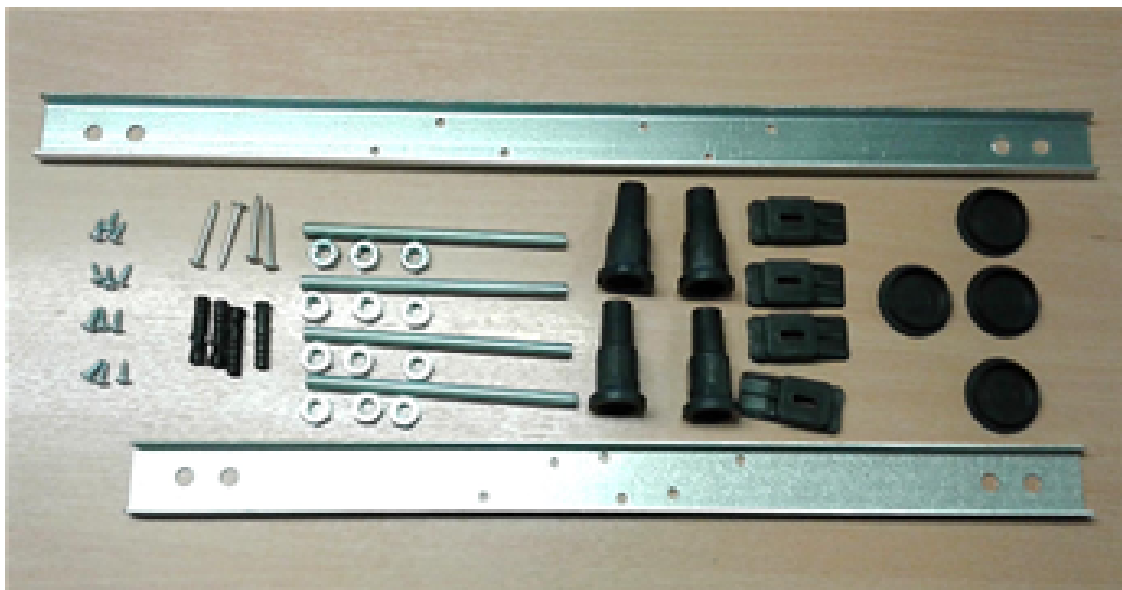

Packaging Dimensions

Length (mm):	1700
Width (mm):	850
Depth (mm):	425
Gross Weight (kg):	24.5

Packaging Data

Box Colour:	Brown Cardboard Sleeve
Box Qty:	1
Label Size:	300 x 35
Label Colour:	White Label
Label Qty:	2

Outer Box Dimensions (If Applicable)

Length (mm):	
Width (mm):	
Height (mm):	
Gross Weight (kg):	
Barcode:	5055275832288

Product Details

Country of Origin:	Turkey
Fitting Instruction:	No
Certification:	FSC: CE & UKCA: Yes
Material Colour Reference:	European White
Product Material:	Acrylic
Material Thickness:	4mm
Volume (Ltr):	235L
Displaced Capacity:	165L
Leg Set Included:	Legset Not Included
Waste Included:	Waste Not Included
Drilled/Undrilled:	Undrilled For Taps
Includes Grips:	No Grips Supplied
Embossed:	No
No of Tapholes:	None
Anti-Slip:	No

Sales Code: WBL001

Description: Bath Leg Set

Product Dimensions

Length (mm):	
Width (mm):	600
Depth (mm):	60
Nett Weight (kg):	2.5

Packaging Dimensions

Length (mm):	600
Width (mm):	60
Depth (mm):	60
Gross Weight (kg):	2.5

Product Details

Country of Origin:	Poland
Fitting Instruction:	No
Certification:	FSC: CE & UKCA:
Material Colour Reference:	
Product Material:	
Material Thickness:	
Volume (Ltr):	
Displaced Capacity:	
Leg Set Included:	
Waste Included:	
Drilled/Undrilled:	
Includes Grips:	
Embossed:	
No of Tapholes:	
Anti-Slip:	