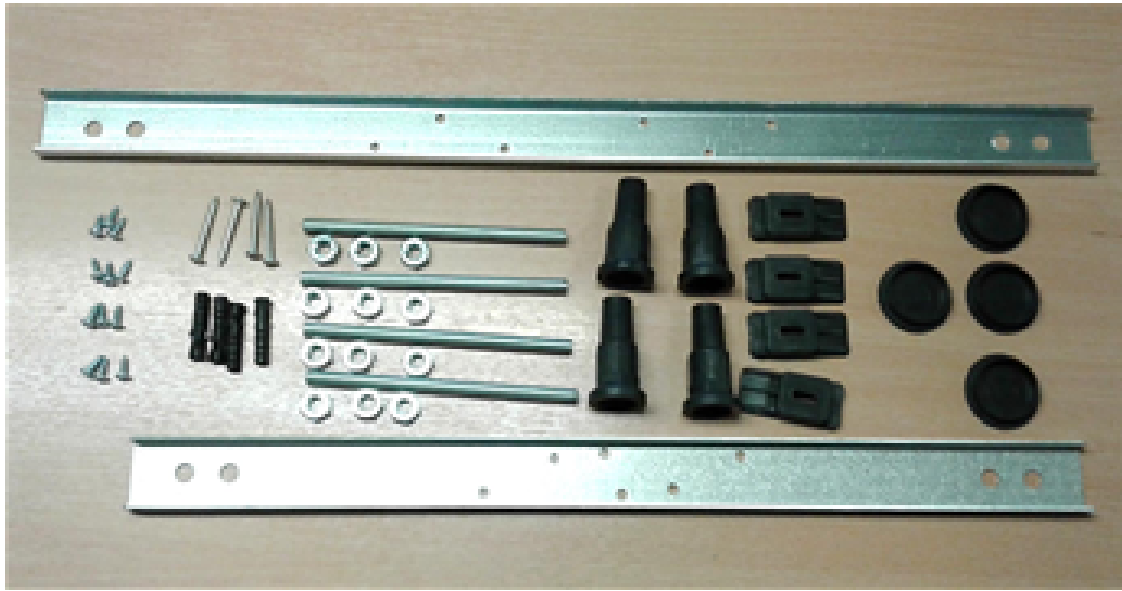

Sales Code: WBB1785R

Description: Right Hand Curved Bath 1700mm

Packaging Details

Barcode: 5056211822363

Sales Code: WBB102

Description: 1700 B Shaped Shower Bath R/H

Product Dimensions

Length (mm):	1695
Width (mm):	900
Depth (mm):	415
Nett Weight (kg):	18.75

Packaging Dimensions

Length (mm):	1700
Width (mm):	900
Depth (mm):	415
Gross Weight (kg):	19

Packaging Data

Box Colour:	Brown Cardboard Sleeve
Box Qty:	1
Label Size:	300 x 35
Label Colour:	White Label
Label Qty:	2

Outer Box Dimensions (If Applicable)

Length (mm):	
Width (mm):	
Height (mm):	
Gross Weight (kg):	
Barcode:	5055369083541

Product Details

Country of Origin:	United Kingdom
Fitting Instruction:	No
Certification:	FSC: CE & UKCA: Yes
Material Colour Reference:	European White
Product Material:	Acrylic
Material Thickness:	4mm
Volume (Ltr):	240L
Displaced Capacity:	170L
Leg Set Included:	Legset Not Included
Waste Included:	Waste Not Included
Drilled/Undrilled:	Undrilled For Taps
Includes Grips:	No Grips Supplied
Embossed:	No
No of Tapholes:	None
Anti-Slip:	No

Sales Code: WBL001

Description: Bath Leg Set

Product Dimensions

Length (mm):	
Width (mm):	600
Depth (mm):	60
Nett Weight (kg):	2.5

Packaging Dimensions

Length (mm):	600
Width (mm):	60
Depth (mm):	60
Gross Weight (kg):	2.5