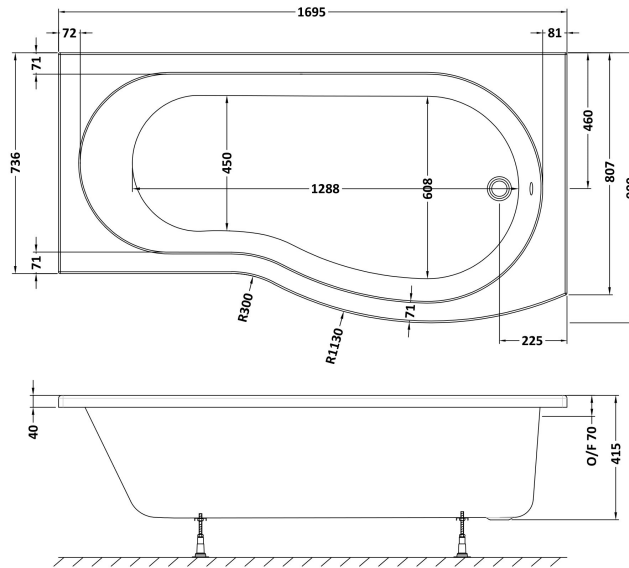

Sales Code: WBB1785R

Description: Right Hand Curved Bath 1700mm

Packaging Details

Barcode: 5056211822363

Sales Code: WBB102

Description: 1700 B Shaped Shower Bath R/H

Product Dimensions

Length (mm):	1695
Width (mm):	900
Depth (mm):	415
Nett Weight (kg):	18.75

Packaging Dimensions

Length (mm):	1700
Width (mm):	900
Depth (mm):	415
Gross Weight (kg):	19

Packaging Data

Box Colour:	Brown Cardboard Sleeve
Box Qty:	1
Label Size:	300 x 35
Label Colour:	White Label
Label Qty:	2

Outer Box Dimensions (If Applicable)

Length (mm):	
Width (mm):	
Height (mm):	
Gross Weight (kg):	
Barcode:	5055369083541

Product Details

Country of Origin:	United Kingdom
Fitting Instruction:	No
Certification:	FSC: CE & UKCA: Yes
Material Colour Reference:	European White
Product Material:	Acrylic
Material Thickness:	4mm
Volume (Ltr):	240L
Displaced Capacity:	170L
Leg Set Included:	Legset Not Included
Waste Included:	Waste Not Included
Drilled/Undrilled:	Undrilled For Taps
Includes Grips:	No Grips Supplied
Embossed:	No
No of Tapholes:	None
Anti-Slip:	No

Sales Code: WBL001

Description: Bath Leg Set

Product Dimensions

Length (mm):	
Width (mm):	600
Depth (mm):	60
Nett Weight (kg):	2.5

Packaging Dimensions

Length (mm):	600
Width (mm):	60
Depth (mm):	60
Gross Weight (kg):	2.5