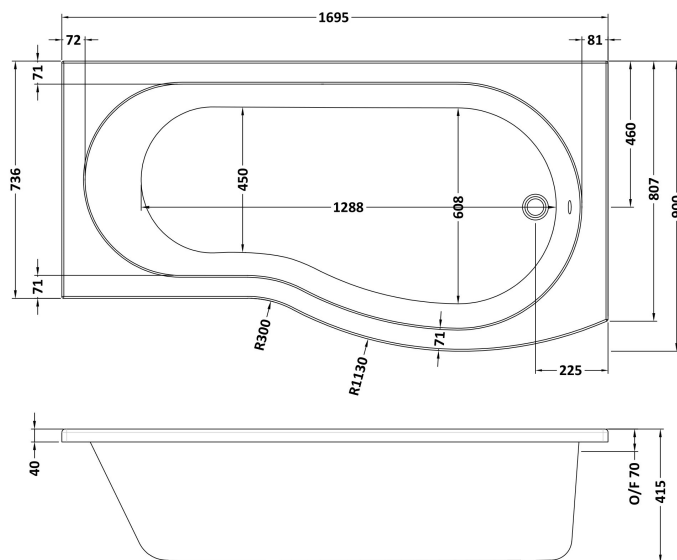

Sales Code: WBB1785R

Description: Right Hand Curved Bath 1700mm

Packaging Details

Barcode: 5056211822363

Sales Code: WBB102

Description: 1700 B Shaped Shower Bath R/H

Product Dimensions

Length (mm):	1695
Width (mm):	900
Depth (mm):	415
Nett Weight (kg):	18.75

Packaging Dimensions

Length (mm):	1700
Width (mm):	900
Depth (mm):	415
Gross Weight (kg):	19

Packaging Data

Box Colour:	Brown Cardboard Sleeve
Box Qty:	1
Label Size:	300 x 35
Label Colour:	White Label
Label Qty:	2

Outer Box Dimensions (If Applicable)

Length (mm):	
Width (mm):	
Height (mm):	
Gross Weight (kg):	
Barcode:	5055369083541

Product Details

Country of Origin:	United Kingdom
Fitting Instruction:	No
Certification:	FSC: CE & UKCA: Yes
Material Colour Reference:	European White
Product Material:	Acrylic
Material Thickness:	4mm
Volume (Ltr):	240L
Displaced Capacity:	170L
Leg Set Included:	Legset Not Included
Waste Included:	Waste Not Included
Drilled/Undrilled:	Undrilled For Taps
Includes Grips:	No Grips Supplied
Embossed:	No
No of Tapholes:	None
Anti-Slip:	No

Sales Code: WBL001

Description: Bath Leg Set

Product Dimensions

Length (mm):	
Width (mm):	600
Depth (mm):	60
Nett Weight (kg):	2.5

Packaging Dimensions

Length (mm):	600
Width (mm):	60
Depth (mm):	60
Gross Weight (kg):	2.5