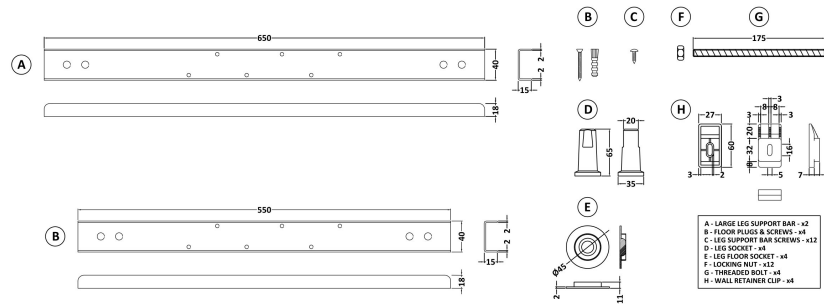

Sales Code: WBB1785R

Description: Right Hand Curved Bath 1700mm

Packaging Details

Barcode: 5056211822363

Sales Code: WBB102

Description: 1700 B Shaped Shower Bath R/H

Product Dimensions

Length (mm):	1695
Width (mm):	900
Depth (mm):	415
Nett Weight (kg):	18.75

Outer Box Dimensions (If Applicable)

Length (mm):	
Width (mm):	
Height (mm):	
Gross Weight (kg):	
Barcode:	5055369083541

Product Details

Country of Origin:	United Kingdom
Fitting Instruction:	No
Certification:	FSC: CE & UKCA: Yes
Material Colour Reference:	European White
Product Material:	Acrylic
Material Thickness:	4mm
Volume (Ltr):	240L
Displaced Capacity:	170L
Leg Set Included:	Legset Not Included
Waste Included:	Waste Not Included
Drilled/Undrilled:	Undrilled For Taps
Includes Grips:	No Grips Supplied
Embossed:	No
No of Tapholes:	None
Anti-Slip:	No

Sales Code: WBL001

Description: Bath Leg Set

Product Dimensions

Length (mm):	
Width (mm):	600
Depth (mm):	60
Nett Weight (kg):	2.5

Packaging Dimensions

Length (mm):	600
Width (mm):	60
Depth (mm):	60
Gross Weight (kg):	2.5

Packaging Data

Box Colour:	Brown Cardboard Sleeve
Box Qty:	1
Label Size:	100 x 50
Label Colour:	White Label
Label Qty:	2

Outer Box Dimensions (If Applicable)

Length (mm):	
Width (mm):	
Height (mm):	
Gross Weight (kg):	
Barcode:	5056211809197