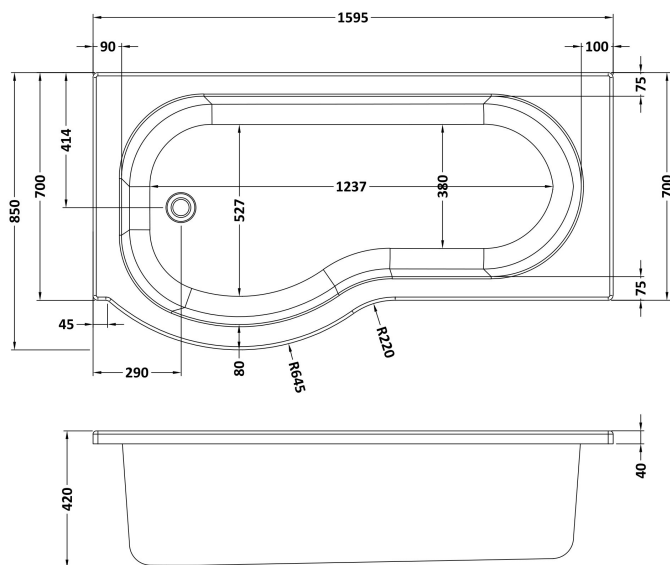

Sales Code: WBP1685L

Description: 1600 X 850 P Shape Bath Lh

Packaging Details

Barcode: 5056211822417

Sales Code: WBP105

Description: 1600mm P Shaped Showerbath Lh

Product Dimensions

Length (mm):	1600
Width (mm):	850
Depth (mm):	410
Nett Weight (kg):	17.5

Packaging Dimensions

Length (mm):	700
Width (mm):	1600
Depth (mm):	850
Gross Weight (kg):	17.5

Packaging Data

Box Colour:	Brown Cardboard Sleeve
Box Qty:	1
Label Size:	192 x 38
Label Colour:	White Label
Label Qty:	1

Outer Box Dimensions (If Applicable)

Length (mm):	
Width (mm):	
Height (mm):	
Gross Weight (kg):	
Barcode:	5056211822233

Product Details

Country of Origin:	Turkey
Fitting Instruction:	No
Certification:	FSC: No CE & UKCA: Yes
Material Colour Reference:	European White
Product Material:	Acrylic
Material Thickness:	
Volume (Ltr):	190L
Displaced Capacity:	120L
Leg Set Included:	Legset Not Included
Waste Included:	Waste Not Included
Drilled/Undrilled:	Undrilled For Taps
Includes Grips:	No Grips Supplied
Embossed:	No
No of Tapholes:	None
Anti-Slip:	No

Sales Code: WBL001

Description: Bath Leg Set

Product Dimensions

Length (mm):	
Width (mm):	600
Depth (mm):	60
Nett Weight (kg):	2.5

Packaging Dimensions

Length (mm):	600
Width (mm):	60
Depth (mm):	60
Gross Weight (kg):	2.5