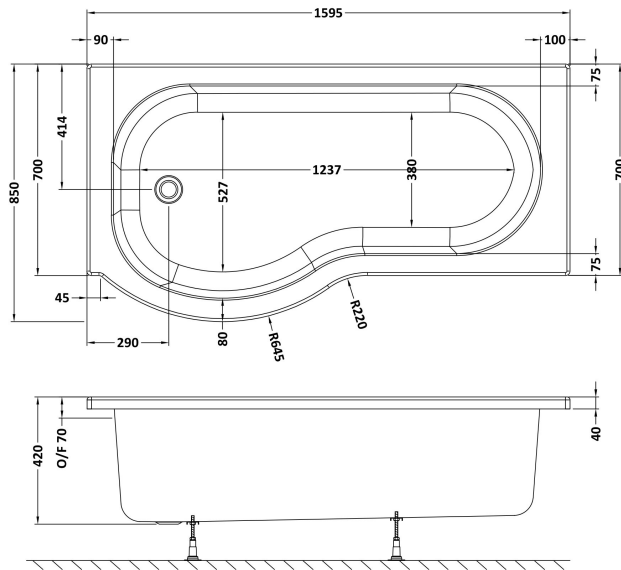

Sales Code: WBP1685L

Description: 1600 X 850 P Shape Bath Lh

Packaging Details

Barcode: 5056211822417

Sales Code: WBP105

Description: 1600mm P Shaped Showerbath Lh

Product Dimensions

Length (mm):	1600
Width (mm):	850
Depth (mm):	410
Nett Weight (kg):	17.5

Packaging Dimensions

Length (mm):	700
Width (mm):	1600
Depth (mm):	850
Gross Weight (kg):	17.5

Packaging Data

Box Colour:	Brown Cardboard Sleeve
Box Qty:	1
Label Size:	192 x 38
Label Colour:	White Label
Label Qty:	1

Outer Box Dimensions (If Applicable)

Length (mm):	
Width (mm):	
Height (mm):	
Gross Weight (kg):	
Barcode:	5056211822233

Product Details

Country of Origin:	Turkey
Fitting Instruction:	No
Certification:	FSC: No CE & UKCA: Yes
Material Colour Reference:	European White
Product Material:	Acrylic
Material Thickness:	
Volume (Ltr):	190L
Displaced Capacity:	120L
Leg Set Included:	Legset Not Included
Waste Included:	Waste Not Included
Drilled/Undrilled:	Undrilled For Taps
Includes Grips:	No Grips Supplied
Embossed:	No
No of Tapholes:	None
Anti-Slip:	No

Sales Code: WBL001

Description: Bath Leg Set

Product Dimensions

Length (mm):	
Width (mm):	600
Depth (mm):	60
Nett Weight (kg):	2.5

Packaging Dimensions

Length (mm):	600
Width (mm):	60
Depth (mm):	60
Gross Weight (kg):	2.5