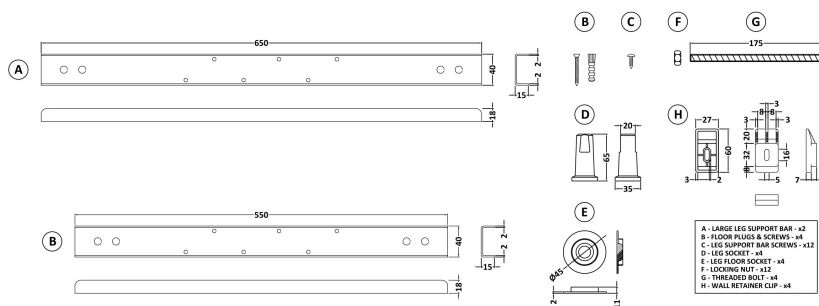

Packaging Dimensions

Length (mm):	700
Width (mm):	1600
Depth (mm):	850
Gross Weight (kg):	17.5

Packaging Data

Box Colour:	Brown Cardboard Sleeve
Box Qty:	1
Label Size:	192 x 38
Label Colour:	White Label
Label Qty:	1

Outer Box Dimensions (If Applicable)

Length (mm):	
Width (mm):	
Height (mm):	
Gross Weight (kg):	
Barcode:	5056211822233

Product Details

Country of Origin:	Turkey
Fitting Instruction:	No
Certification:	FSC: No CE & UKCA: Yes
Material Colour Reference:	European White
Product Material:	Acrylic
Material Thickness:	
Volume (Ltr):	190L
Displaced Capacity:	120L
Leg Set Included:	Legset Not Included
Waste Included:	Waste Not Included
Drilled/Undrilled:	Undrilled For Taps
Includes Grips:	No Grips Supplied
Embossed:	No
No of Tapholes:	None
Anti-Slip:	No

Sales Code: WBL001

Description: Bath Leg Set

Product Dimensions

Length (mm):	
Width (mm):	600
Depth (mm):	60
Nett Weight (kg):	2.5

Packaging Dimensions

Length (mm):	600
Width (mm):	60
Depth (mm):	60
Gross Weight (kg):	2.5

Packaging Data

Box Colour:	Brown Cardboard Sleeve
Box Qty:	1
Label Size:	100 x 50
Label Colour:	White Label
Label Qty:	2

Outer Box Dimensions (If Applicable)

Length (mm):	
Width (mm):	
Height (mm):	
Gross Weight (kg):	
Barcode:	5056211809197