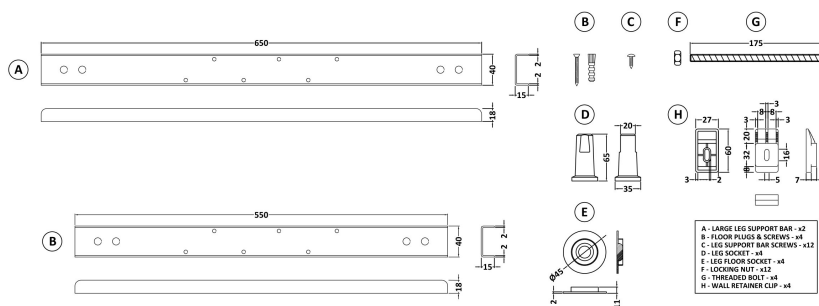

Packaging Dimensions

Length (mm):	1500
Width (mm):	900
Depth (mm):	415
Gross Weight (kg):	19

Packaging Data

Box Colour:	Brown Cardboard Sleeve
Box Qty:	1
Label Size:	300 x 35
Label Colour:	White Label
Label Qty:	2

Outer Box Dimensions (If Applicable)

Length (mm):	
Width (mm):	
Height (mm):	
Gross Weight (kg):	
Barcode:	5055275824641

Product Details

Country of Origin:	Turkey
Fitting Instruction:	No
Certification:	FSC: CE & UKCA:
Material Colour Reference:	European White
Product Material:	Acrylic
Material Thickness:	4mm
Volume (Ltr):	
Displaced Capacity:	
Leg Set Included:	Not Applicable
Waste Included:	Not Applicable
Drilled/Undrilled:	Not Applicable
Includes Grips:	Not Applicable
Embossed:	Not Applicable
No of Tapholes:	None
Anti-Slip:	Not Applicable

Sales Code: WBL001

Description: Bath Leg Set

Product Dimensions

Length (mm):	
Width (mm):	600
Depth (mm):	60
Nett Weight (kg):	2.5

Packaging Dimensions

Length (mm):	600
Width (mm):	60
Depth (mm):	60
Gross Weight (kg):	2.5

Packaging Data

Box Colour:	Brown Cardboard Sleeve
Box Qty:	1
Label Size:	100 x 50
Label Colour:	White Label
Label Qty:	2

Outer Box Dimensions (If Applicable)

Length (mm):	
Width (mm):	
Height (mm):	
Gross Weight (kg):	
Barcode:	5056211809197