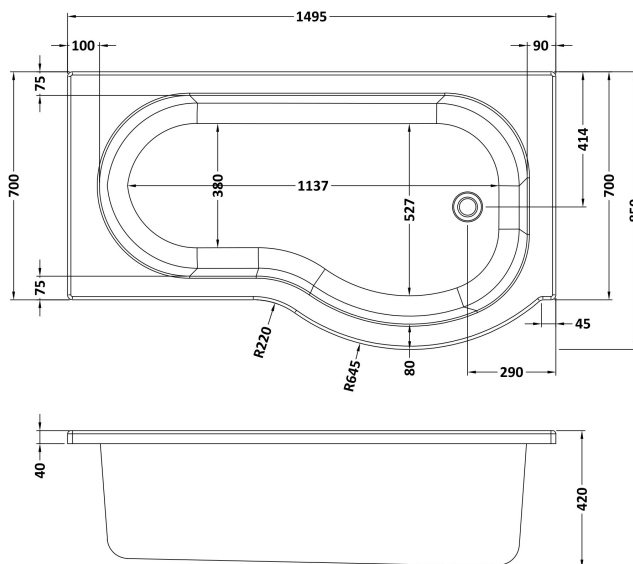

Sales Code: WBP1585R

Description: 1500 X 850 P Shape Bath Rh

Packaging Details

Barcode: 5056211822387

Sales Code: WBP104

Description: 1500mm P Shaped Showerbath Rh

Product Dimensions

Length (mm):	1500
Width (mm):	850
Depth (mm):	415
Nett Weight (kg):	19

Packaging Dimensions

Length (mm):	1500
Width (mm):	900
Depth (mm):	415
Gross Weight (kg):	19

Packaging Data

Box Colour:	Brown Cardboard Sleeve
Box Qty:	1
Label Size:	300 x 35
Label Colour:	White Label
Label Qty:	2

Outer Box Dimensions (If Applicable)

Length (mm):	
Width (mm):	
Height (mm):	
Gross Weight (kg):	
Barcode:	5055275824641

Product Details

Country of Origin:	Turkey
Fitting Instruction:	No
Certification:	FSC: CE & UKCA:
Material Colour Reference:	European White
Product Material:	Acrylic
Material Thickness:	4mm
Volume (Ltr):	
Displaced Capacity:	
Leg Set Included:	Not Applicable
Waste Included:	Not Applicable
Drilled/Undrilled:	Not Applicable
Includes Grips:	Not Applicable
Embossed:	Not Applicable
No of Tapholes:	None
Anti-Slip:	Not Applicable

Sales Code: WBL001

Description: Bath Leg Set

Product Dimensions

Length (mm):	
Width (mm):	600
Depth (mm):	60
Nett Weight (kg):	2.5

Packaging Dimensions

Length (mm):	600
Width (mm):	60
Depth (mm):	60
Gross Weight (kg):	2.5