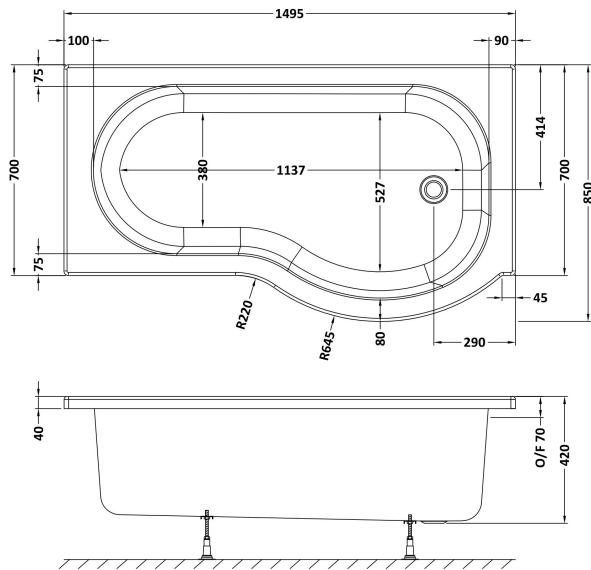

Sales Code: WBP1585R

Description: 1500 X 850 P Shape Bath Rh

Packaging Details

Barcode: 5056211822387

Sales Code: WBP104

Description: 1500mm P Shaped Showerbath Rh

Product Dimensions

Length (mm):	1500
Width (mm):	850
Depth (mm):	415
Nett Weight (kg):	19

Packaging Dimensions

Length (mm):	1500
Width (mm):	900
Depth (mm):	415
Gross Weight (kg):	19

Packaging Data

Box Colour:	Brown Cardboard Sleeve
Box Qty:	1
Label Size:	300 x 35
Label Colour:	White Label
Label Qty:	2

Outer Box Dimensions (If Applicable)

Length (mm):	
Width (mm):	
Height (mm):	
Gross Weight (kg):	
Barcode:	5055275824641

Product Details

Country of Origin:	Turkey
Fitting Instruction:	No
Certification:	FSC: CE & UKCA:
Material Colour Reference:	European White
Product Material:	Acrylic
Material Thickness:	4mm
Volume (Ltr):	
Displaced Capacity:	
Leg Set Included:	Not Applicable
Waste Included:	Not Applicable
Drilled/Undrilled:	Not Applicable
Includes Grips:	Not Applicable
Embossed:	Not Applicable
No of Tapholes:	None
Anti-Slip:	Not Applicable

Sales Code: WBL001

Description: Bath Leg Set

Product Dimensions

Length (mm):	
Width (mm):	600
Depth (mm):	60
Nett Weight (kg):	2.5

Packaging Dimensions

Length (mm):	600
Width (mm):	60
Depth (mm):	60
Gross Weight (kg):	2.5