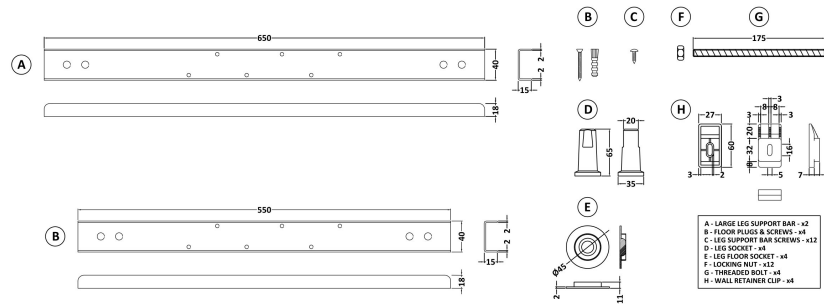

### Packaging Details

Barcode: 5056211822424

**Sales Code:** WBP106

**Description:** 1600mm P Shaped Showerbath Rh

**Product Dimensions**

Length (mm):	1600
Width (mm):	850
Depth (mm):	410
Nett Weight (kg):	17.5

**Outer Box Dimensions (If Applicable)**

Length (mm):	
Width (mm):	
Height (mm):	
Gross Weight (kg):	
Barcode:	5056211822240

**Product Details**

Country of Origin:	Turkey
Fitting Instruction:	No
Certification:	FSC: No CE & UKCA: Yes
Material Colour Reference:	European White
Product Material:	Acrylic
Material Thickness:	
Volume (Ltr):	190L
Displaced Capacity:	120L
Leg Set Included:	Legset Not Included
Waste Included:	Waste Not Included
Drilled/Undrilled:	Undrilled For Taps
Includes Grips:	No Grips Supplied
Embossed:	No
No of Tapholes:	None
Anti-Slip:	No

Sales Code: WBL001

Description: Bath Leg Set

**Product Dimensions**

Length (mm):	
Width (mm):	600
Depth (mm):	60
Nett Weight (kg):	2.5

**Packaging Dimensions**

Length (mm):	600
Width (mm):	60
Depth (mm):	60
Gross Weight (kg):	2.5

**Packaging Data**

Box Colour:	Brown Cardboard Sleeve
Box Qty:	1
Label Size:	100 x 50
Label Colour:	White Label
Label Qty:	2

**Outer Box Dimensions (If Applicable)**

Length (mm):	
Width (mm):	
Height (mm):	
Gross Weight (kg):	
Barcode:	5056211809197