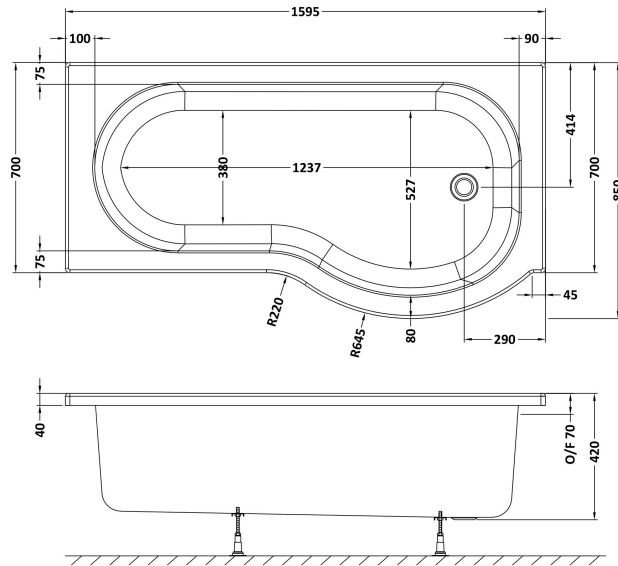

### Packaging Details

Barcode: 5056211822424

**Sales Code:** WBP106

**Description:** 1600mm P Shaped Showerbath Rh

**Product Dimensions**

Length (mm):	1600
Width (mm):	850
Depth (mm):	410
Nett Weight (kg):	17.5

**Packaging Dimensions**

Length (mm):	700
Width (mm):	1600
Depth (mm):	850
Gross Weight (kg):	17.5

**Packaging Data**

Box Colour:	Brown Cardboard Sleeve
Box Qty:	1
Label Size:	192 x 38
Label Colour:	White Label
Label Qty:	1

**Outer Box Dimensions (If Applicable)**

Length (mm):	
Width (mm):	
Height (mm):	
Gross Weight (kg):	
Barcode:	5056211822240

**Product Details**

Country of Origin:	Turkey
Fitting Instruction:	No
Certification:	FSC: No CE & UKCA: Yes
Material Colour Reference:	European White
Product Material:	Acrylic
Material Thickness:	
Volume (Ltr):	190L
Displaced Capacity:	120L
Leg Set Included:	Legset Not Included
Waste Included:	Waste Not Included
Drilled/Undrilled:	Undrilled For Taps
Includes Grips:	No Grips Supplied
Embossed:	No
No of Tapholes:	None
Anti-Slip:	No

Sales Code: WBL001

Description: Bath Leg Set

**Product Dimensions**

Length (mm):	
Width (mm):	600
Depth (mm):	60
Nett Weight (kg):	2.5

**Packaging Dimensions**

Length (mm):	600
Width (mm):	60
Depth (mm):	60
Gross Weight (kg):	2.5