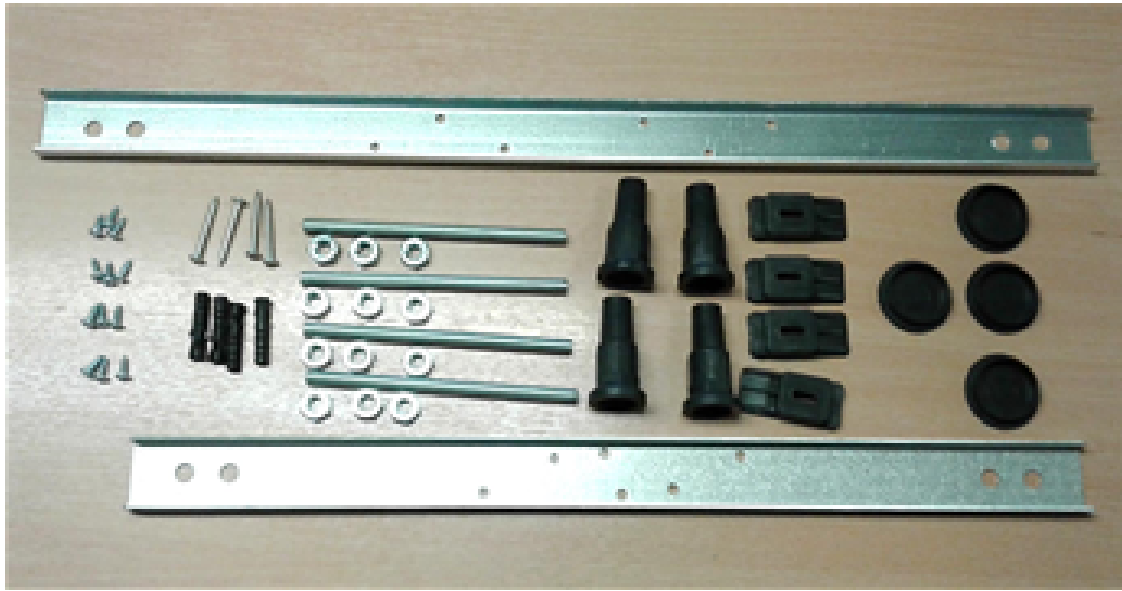

### Packaging Details

Barcode: 5056211822424

**Sales Code:** WBP106

**Description:** 1600mm P Shaped Showerbath Rh

**Product Dimensions**

Length (mm):	1600
Width (mm):	850
Depth (mm):	410
Nett Weight (kg):	17.5

**Packaging Dimensions**

Length (mm):	700
Width (mm):	1600
Depth (mm):	850
Gross Weight (kg):	17.5

**Packaging Data**

Box Colour:	Brown Cardboard Sleeve
Box Qty:	1
Label Size:	192 x 38
Label Colour:	White Label
Label Qty:	1

**Outer Box Dimensions (If Applicable)**

Length (mm):	
Width (mm):	
Height (mm):	
Gross Weight (kg):	
Barcode:	5056211822240

**Product Details**

Country of Origin:	Turkey
Fitting Instruction:	No
Certification:	FSC: No CE & UKCA: Yes
Material Colour Reference:	European White
Product Material:	Acrylic
Material Thickness:	
Volume (Ltr):	190L
Displaced Capacity:	120L
Leg Set Included:	Legset Not Included
Waste Included:	Waste Not Included
Drilled/Undrilled:	Undrilled For Taps
Includes Grips:	No Grips Supplied
Embossed:	No
No of Tapholes:	None
Anti-Slip:	No

Sales Code: WBL001

Description: Bath Leg Set

**Product Dimensions**

Length (mm):	
Width (mm):	600
Depth (mm):	60
Nett Weight (kg):	2.5

**Packaging Dimensions**

Length (mm):	600
Width (mm):	60
Depth (mm):	60
Gross Weight (kg):	2.5