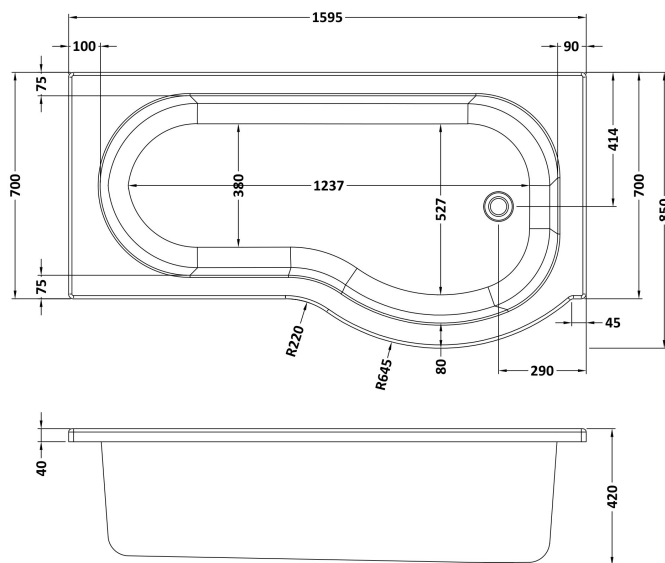

### Packaging Details

Barcode: 5056211822424

**Sales Code:** WBP106

**Description:** 1600mm P Shaped Showerbath Rh

**Product Dimensions**

Length (mm):	1600
Width (mm):	850
Depth (mm):	410
Nett Weight (kg):	17.5

**Packaging Dimensions**

Length (mm):	700
Width (mm):	1600
Depth (mm):	850
Gross Weight (kg):	17.5

**Packaging Data**

Box Colour:	Brown Cardboard Sleeve
Box Qty:	1
Label Size:	192 x 38
Label Colour:	White Label
Label Qty:	1

**Outer Box Dimensions (If Applicable)**

Length (mm):	
Width (mm):	
Height (mm):	
Gross Weight (kg):	
Barcode:	5056211822240

**Product Details**

Country of Origin:	Turkey
Fitting Instruction:	No
Certification:	FSC: No CE & UKCA: Yes
Material Colour Reference:	European White
Product Material:	Acrylic
Material Thickness:	
Volume (Ltr):	190L
Displaced Capacity:	120L
Leg Set Included:	Legset Not Included
Waste Included:	Waste Not Included
Drilled/Undrilled:	Undrilled For Taps
Includes Grips:	No Grips Supplied
Embossed:	No
No of Tapholes:	None
Anti-Slip:	No

Sales Code: WBL001

Description: Bath Leg Set

**Product Dimensions**

Length (mm):	
Width (mm):	600
Depth (mm):	60
Nett Weight (kg):	2.5

**Packaging Dimensions**

Length (mm):	600
Width (mm):	60
Depth (mm):	60
Gross Weight (kg):	2.5