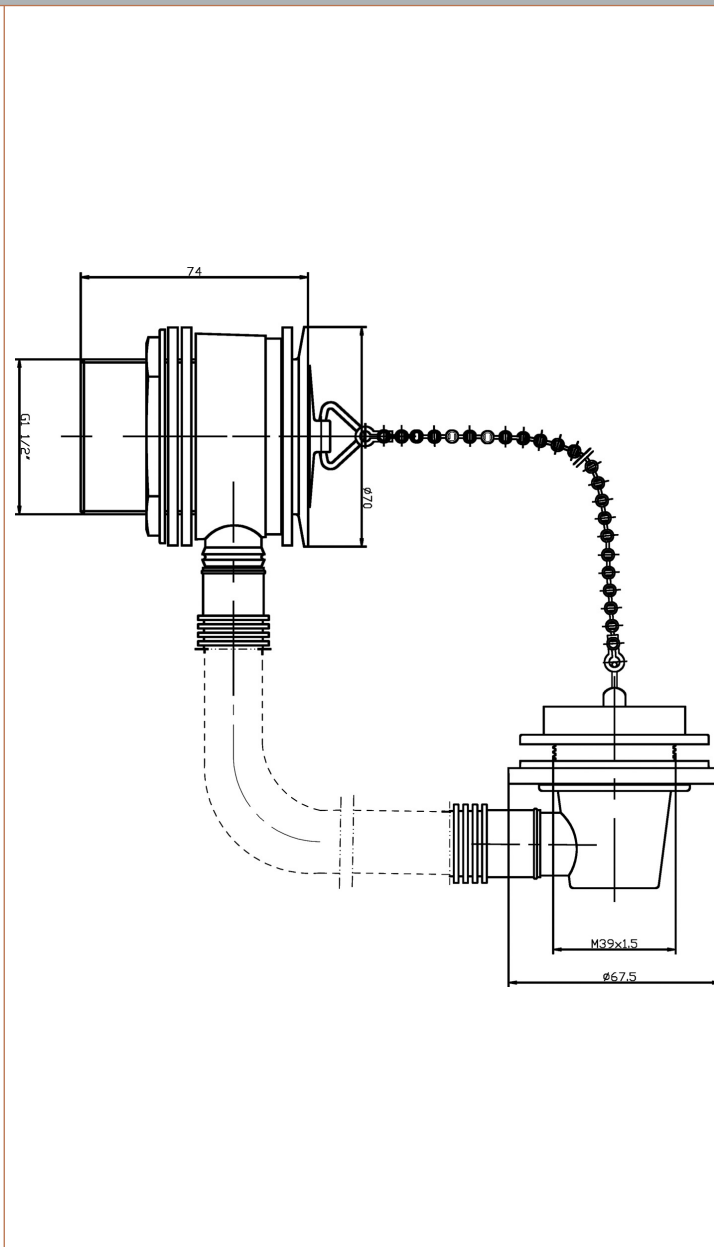

Sales Code: E345

Description: Brass Bath Waste & Overflow

Product Dimensions

Length (mm):	
Width (mm):	70
Height (mm):	70
Depth (mm):	74
Nett Weight (kg):	0.49

Packaging Dimensions

Height (mm):	205
Width (mm):	135
Depth (mm):	80
Gross Weight (kg):	0.49

Packaging Data

Box Colour:	White Cardboard Box
Box Qty:	1
Label Size:	100 x 50
Label Colour:	White Label
Label Qty:	2

Outer Box Dimensions (If Applicable)

Height (mm):	
Width (mm):	
Length (mm):	
Depth (mm):	
Gross Weight (kg):	8
Barcode:	5055146108597

Product Details

Country of Origin:	China
Fitting Instruction:	No
CE & UKCA:	N/A
Product Material:	Brass/ABS
Heating Element Wattage:	Not Applicable
Colour/Finish:	Chrome
Product Diameter:	70mm
Connection Size:	1 1/2"