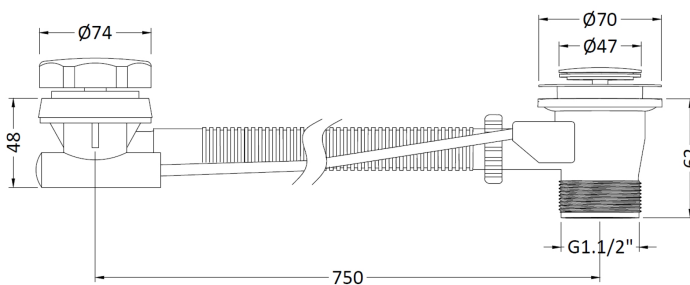

Sales Code: EA333

Description: Extended Bath Pop Up Waste & Overflow

Product Dimensions

Length (mm):	
Width (mm):	74
Height (mm):	74
Depth (mm):	822
Nett Weight (kg):	0.9

Packaging Dimensions

Height (mm):	80
Width (mm):	450
Depth (mm):	145
Gross Weight (kg):	0.93

Packaging Data

Box Colour:	White Cardboard Box
Box Qty:	1
Label Size:	100 x 50
Label Colour:	White Label
Label Qty:	2

Outer Box Dimensions (If Applicable)

Height (mm):	
Width (mm):	
Length (mm):	
Depth (mm):	
Gross Weight (kg):	11
Barcode:	5055146106685

Product Details

Country of Origin:	China
Fitting Instruction:	No
CE & UKCA:	N/A
Product Material:	Brass
Heating Element Wattage:	Not Applicable
Colour/Finish:	Chrome
Product Diameter:	74mm
Connection Size:	1 1/2"