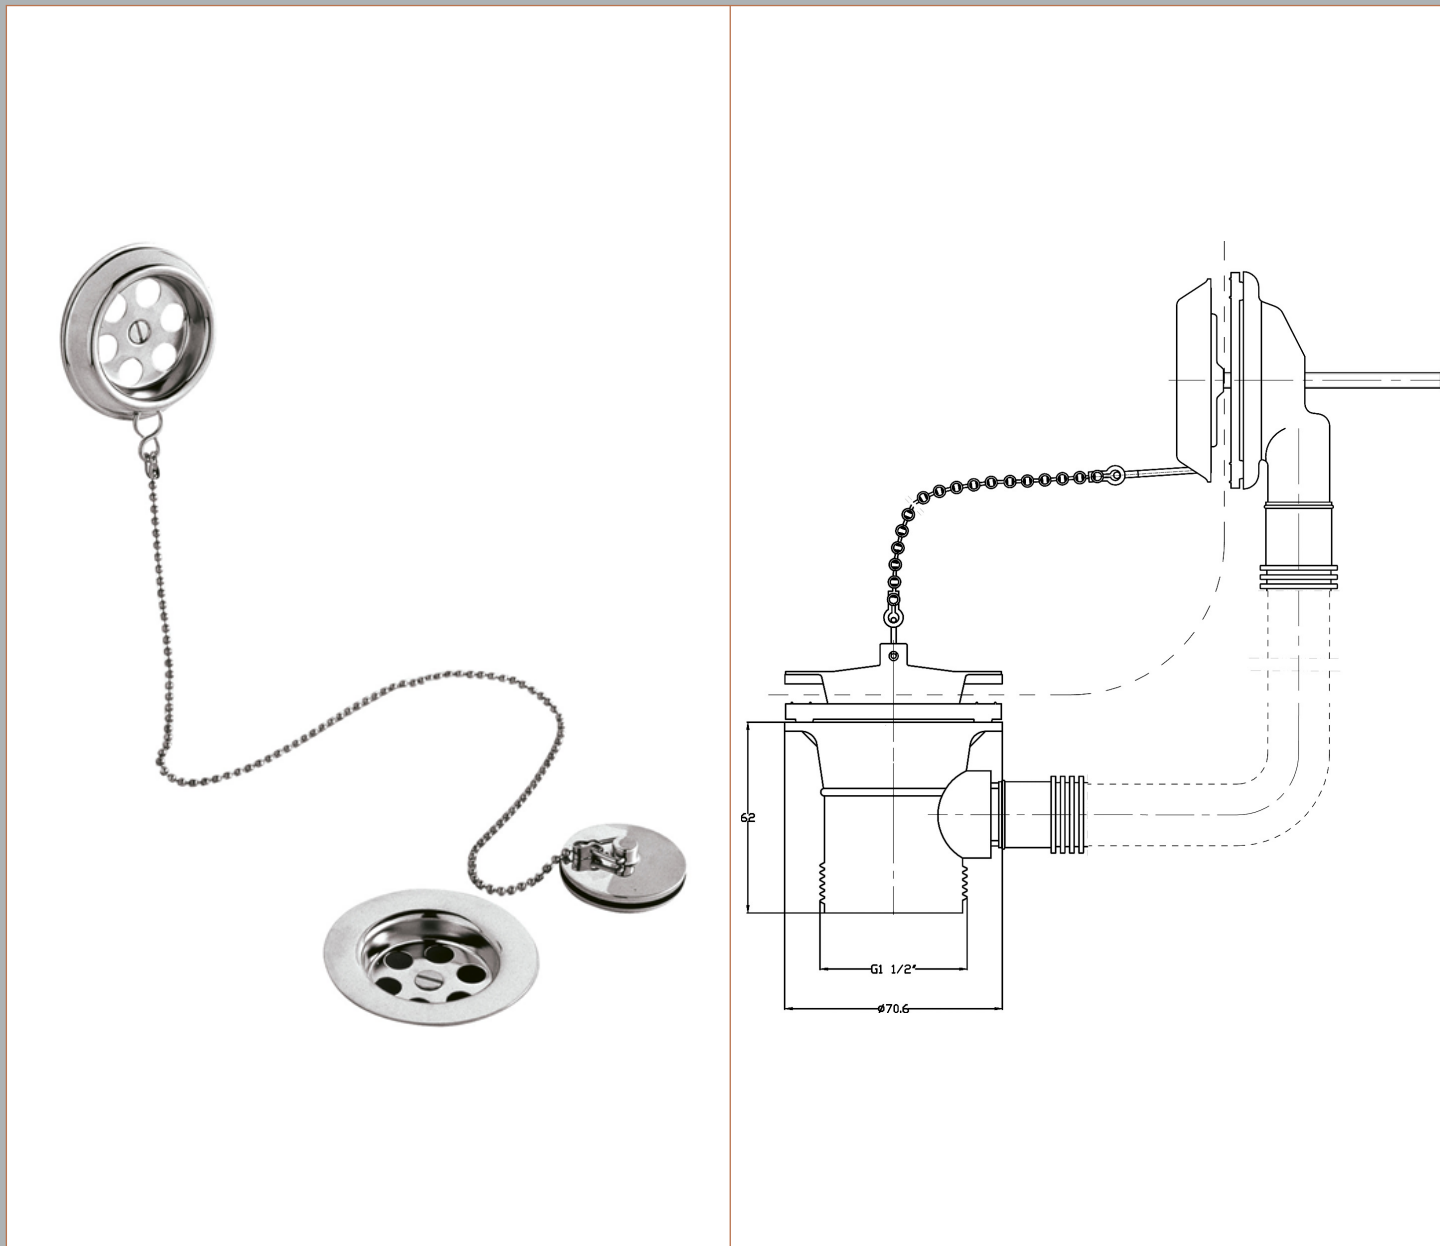

Sales Code: E347

Description: Retainer Bath Waste Brass & Ball Chain

Product Dimensions

Length (mm):	
Width (mm):	70
Height (mm):	70
Depth (mm):	62
Nett Weight (kg):	0.26

Packaging Dimensions

Height (mm):	120
Width (mm):	80
Depth (mm):	155
Gross Weight (kg):	0.28

Packaging Data

Box Colour:	White Cardboard Box
Box Qty:	1
Label Size:	100 x 50
Label Colour:	White Label
Label Qty:	2

Outer Box Dimensions (If Applicable)

Height (mm):	
Width (mm):	
Length (mm):	
Depth (mm):	
Gross Weight (kg):	8
Barcode:	5055146100355

Product Details

Country of Origin:	China
Fitting Instruction:	No
CE & UKCA:	N/A
Product Material:	Brass
Heating Element Wattage:	Not Applicable
Colour/Finish:	Chrome
Product Diameter:	70mm
Connection Size:	1 1/2"