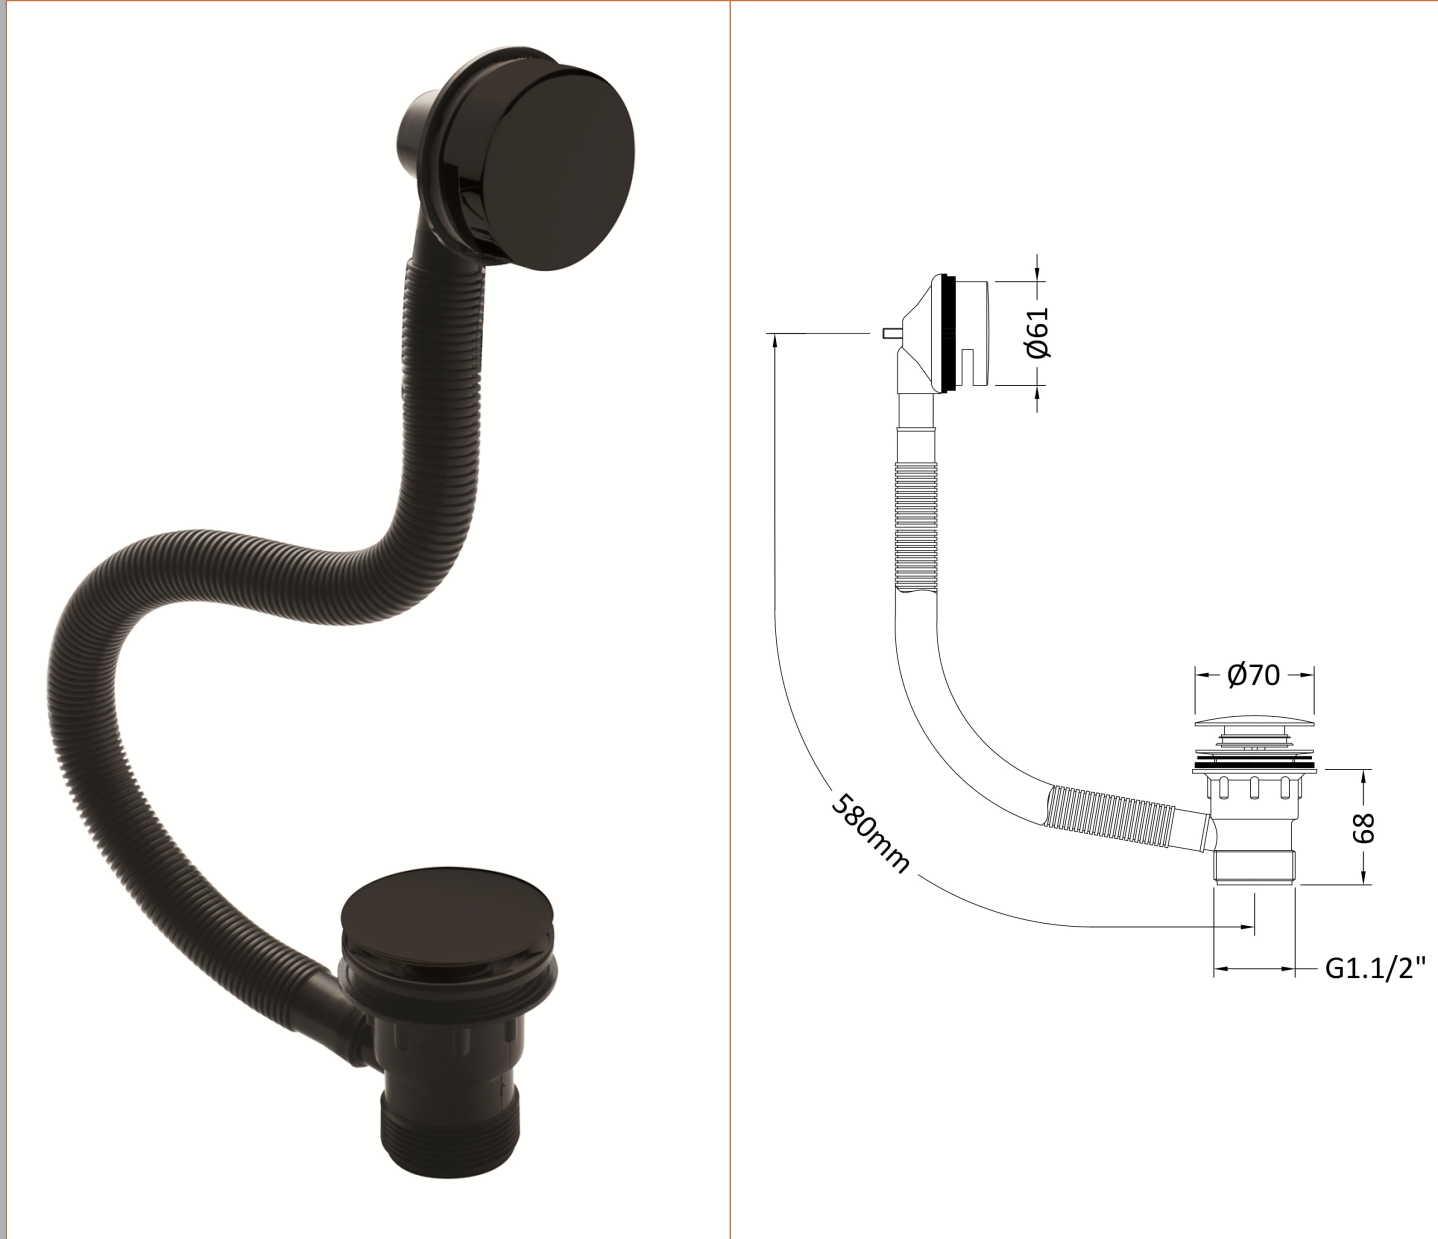

Sales Code: E427

Description: Easyclean Sprung Plug Bath Waste

Product Dimensions

Length (mm):	
Width (mm):	70
Height (mm):	70
Depth (mm):	100
Nett Weight (kg):	0.47

Packaging Dimensions

Height (mm):	75
Width (mm):	120
Depth (mm):	210
Gross Weight (kg):	0.47

Packaging Data

Box Colour:	White Cardboard Box
Box Qty:	1
Label Size:	100 x 50
Label Colour:	White Label
Label Qty:	2

Outer Box Dimensions (If Applicable)

Height (mm):	440
Width (mm):	540
Length (mm):	
Depth (mm):	
Gross Weight (kg):	20
Barcode:	5056211897804

Product Details

Country of Origin:	China
Fitting Instruction:	No
CE & UKCA:	N/A
Product Material:	Brass
Heating Element Wattage:	Not Applicable
Colour/Finish:	Black
Product Diameter:	70mm
Connection Size:	1 1/2"