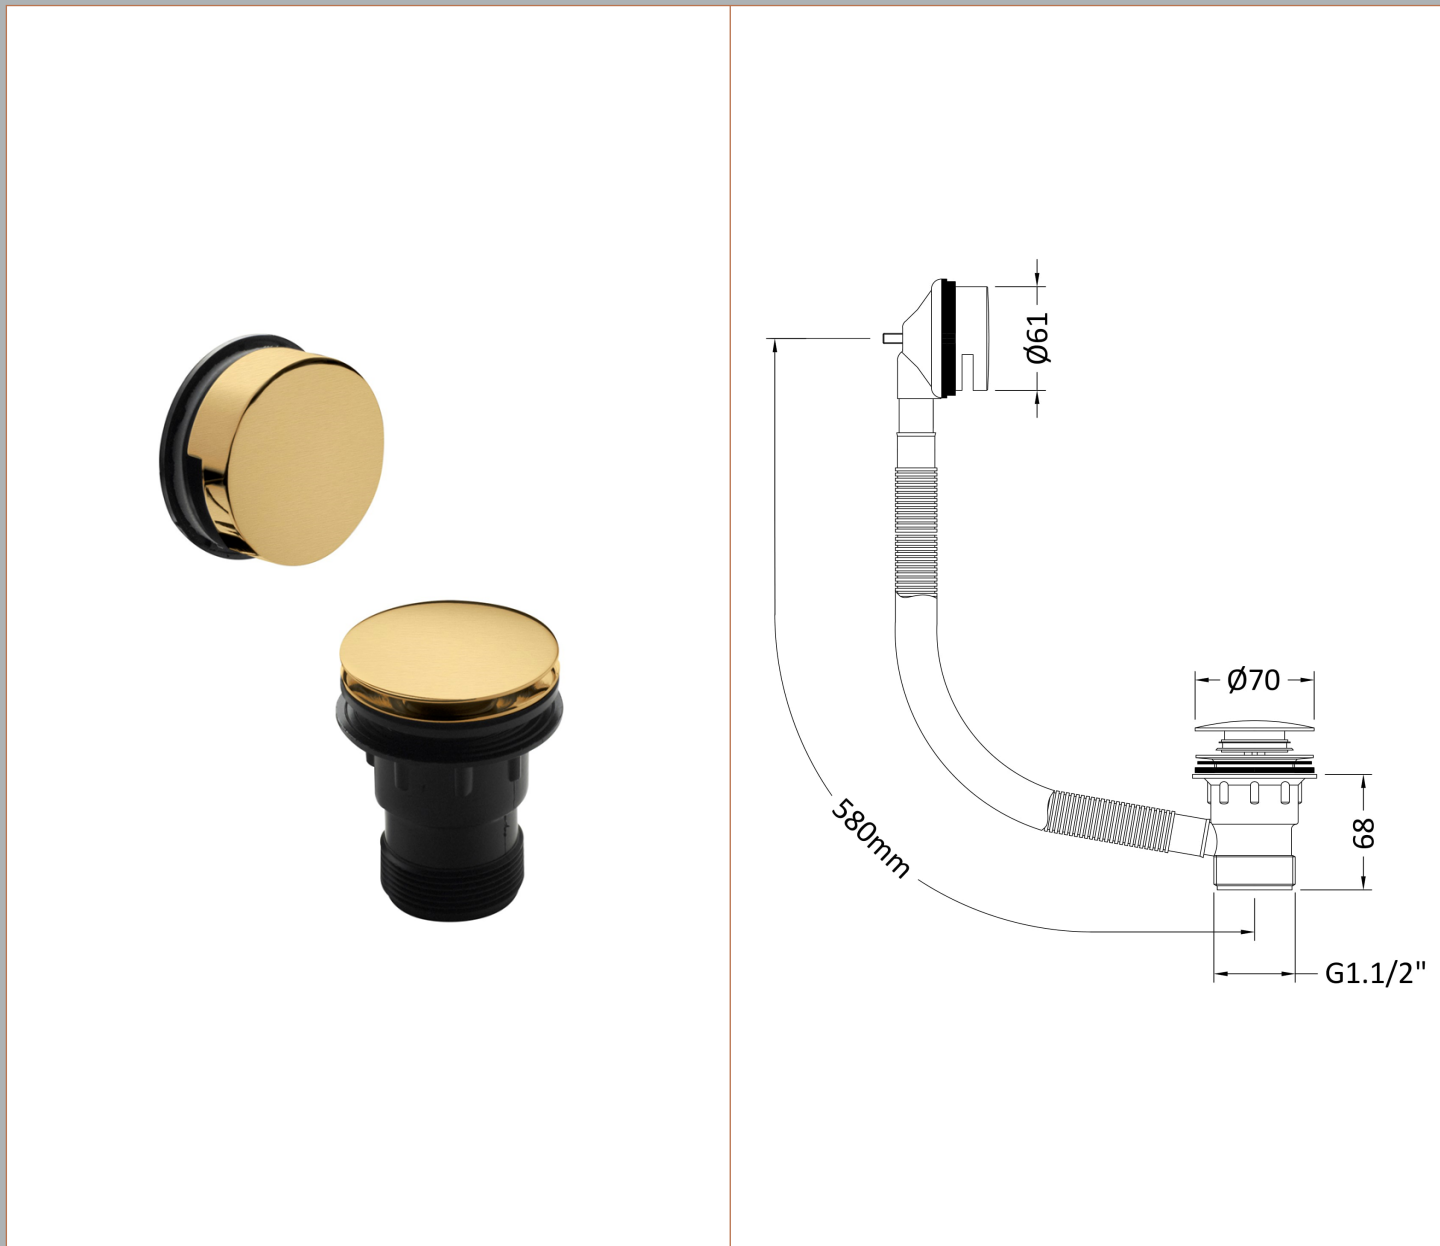

Sales Code: E827

Description: Easyclean Sprung Plug Bath Waste

Product Dimensions

Length (mm):	
Width (mm):	70
Height (mm):	70
Depth (mm):	100
Nett Weight (kg):	0.47

Packaging Dimensions

Height (mm):	75
Width (mm):	120
Depth (mm):	210
Gross Weight (kg):	0.47

Packaging Data

Box Colour:	White Cardboard Box
Box Qty:	1
Label Size:	100 x 50
Label Colour:	White Label
Label Qty:	2

Outer Box Dimensions (If Applicable)

Height (mm):	440
Width (mm):	540
Length (mm):	
Depth (mm):	
Gross Weight (kg):	20
Barcode:	5056462603414

Product Details

Country of Origin:	China
Fitting Instruction:	No
CE & UKCA:	N/A
Product Material:	Brass
Heating Element Wattage:	Not Applicable
Colour/Finish:	Brushed Brass
Product Diameter:	70mm
Connection Size:	1 1/2"