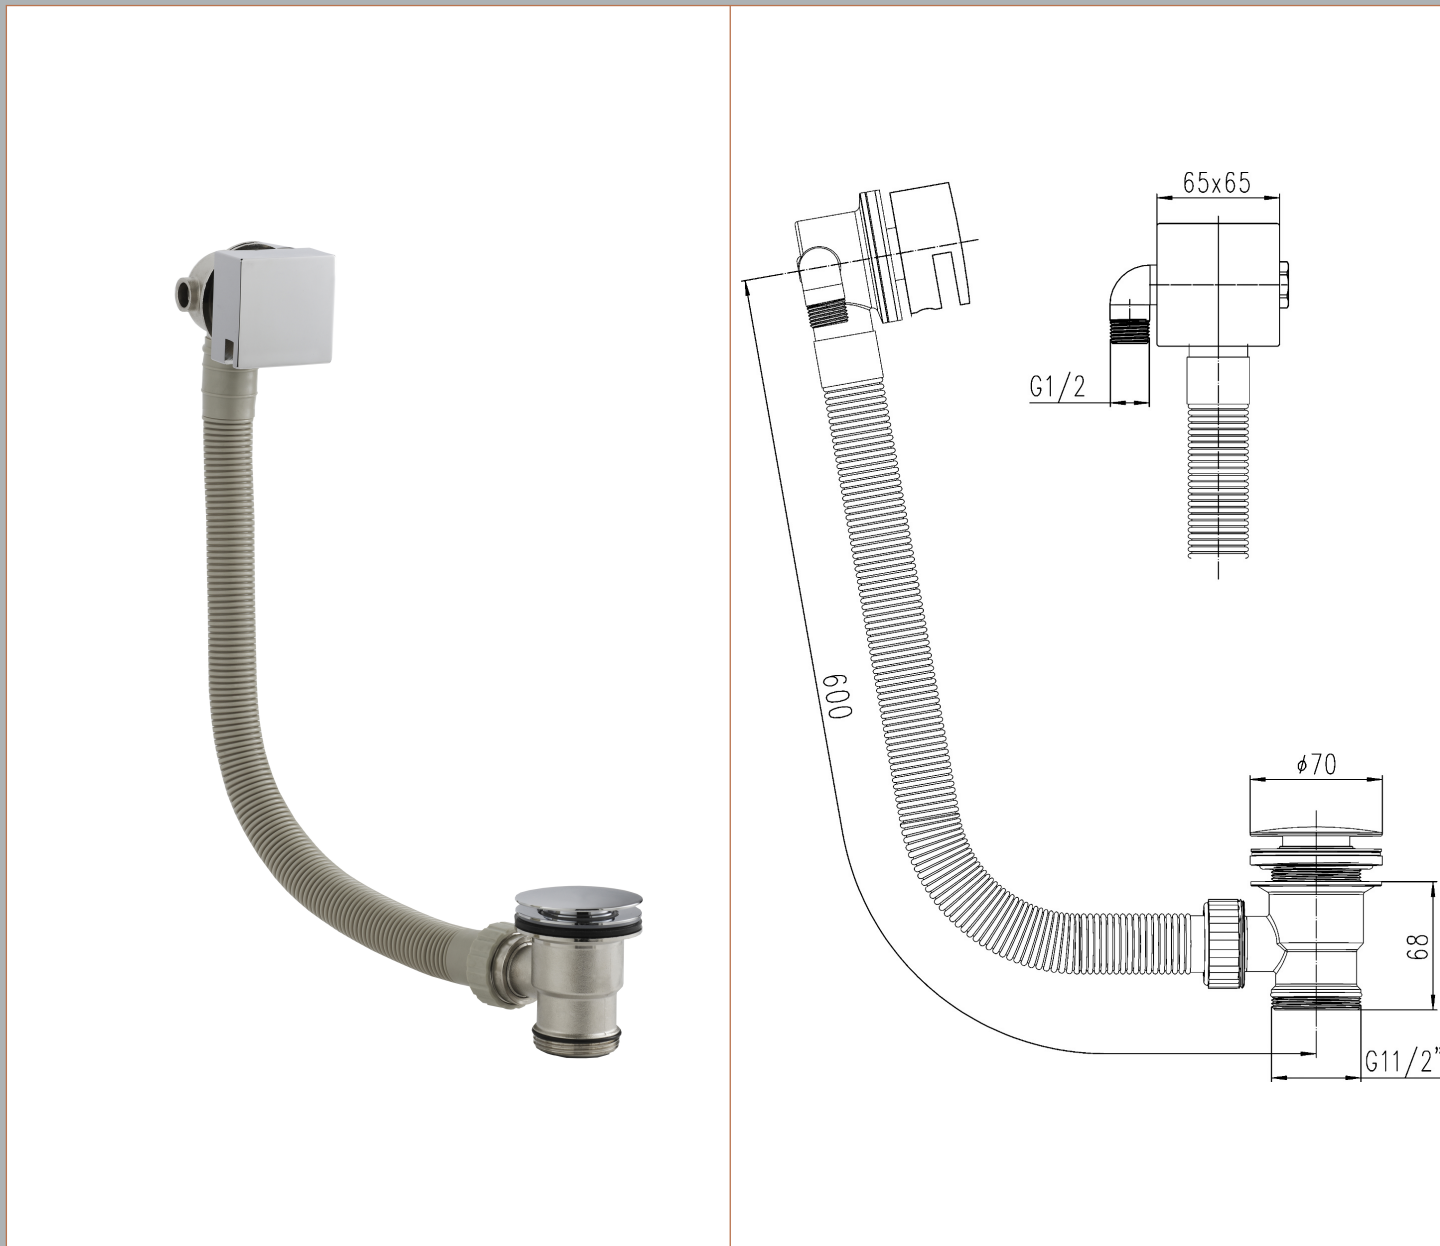

Sales Code: E317

Description: Square Slimline Freeflow Bath Filler

Product Dimensions

Length (mm):	
Width (mm):	70
Height (mm):	600
Depth (mm):	65
Nett Weight (kg):	1.66

Packaging Dimensions

Height (mm):	285
Width (mm):	200
Depth (mm):	110
Gross Weight (kg):	1.66

Packaging Data

Box Colour:	White Cardboard Box
Box Qty:	1
Label Size:	100 x 50
Label Colour:	White Label
Label Qty:	2

Outer Box Dimensions (If Applicable)

Height (mm):	415
Width (mm):	540
Length (mm):	
Depth (mm):	
Gross Weight (kg):	20
Barcode:	5055369030385

Product Details

Country of Origin:	United Kingdom
Fitting Instruction:	No
CE & UKCA:	N/A
Product Material:	Brass
Heating Element Wattage:	Not Applicable
Colour/Finish:	Chrome
Product Diameter:	70mm
Connection Size:	1/2"