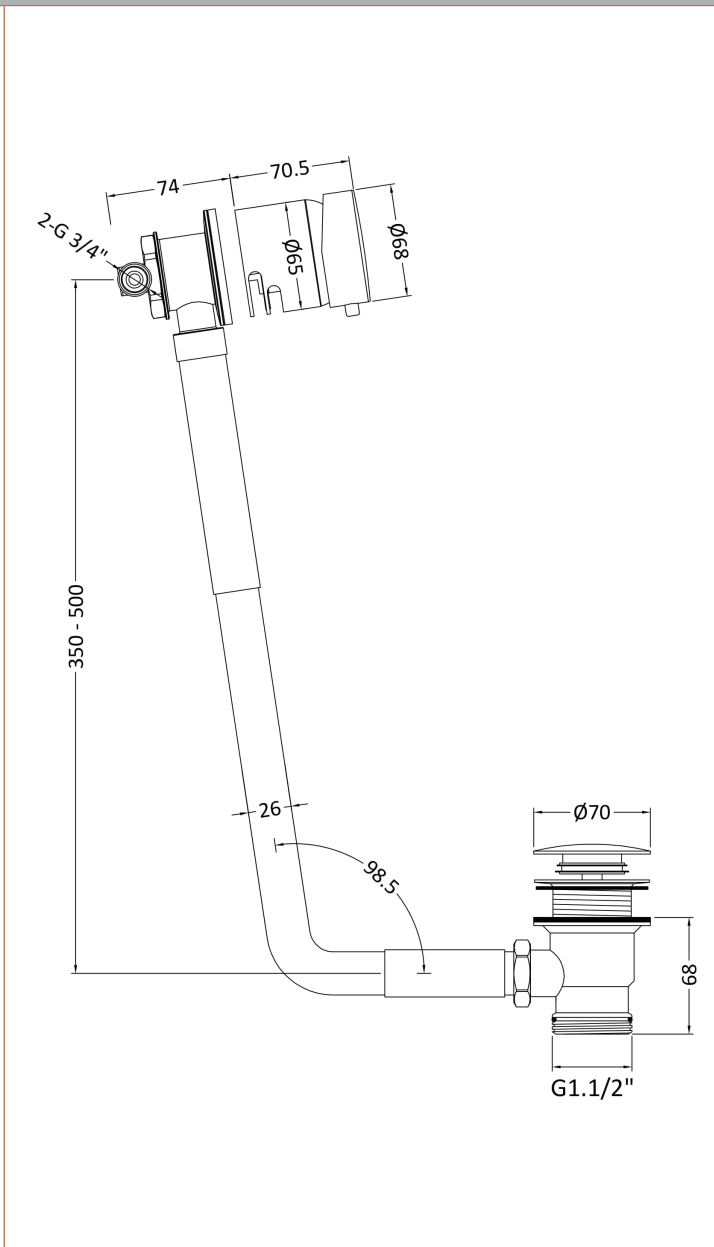

Sales Code: E301

Description: Single Lever Freeflow Bath Filler

Product Dimensions	
Length (mm):	
Width (mm):	68
Height (mm):	550
Depth (mm):	74
Nett Weight (kg):	2.29
Packaging Dimensions	
Height (mm):	320
Width (mm):	200
Depth (mm):	120
Gross Weight (kg):	2.3
Packaging Data	
Box Colour:	White Cardboard Box
Box Qty:	1
Label Size:	100 x 50
Label Colour:	White Label
Label Qty:	2
Outer Box Dimensions (If Applicable)	
Height (mm):	225
Width (mm):	655
Length (mm):	
Depth (mm):	
Gross Weight (kg):	18
Barcode:	5055369044764
Product Details	
Country of Origin:	China
Fitting Instruction:	No
CE & UKCA:	N/A
Product Material:	Brass
Heating Element Wattage:	Not Applicable
Colour/Finish:	Chrome
Product Diameter:	68mm
Connection Size:	1 1/2"