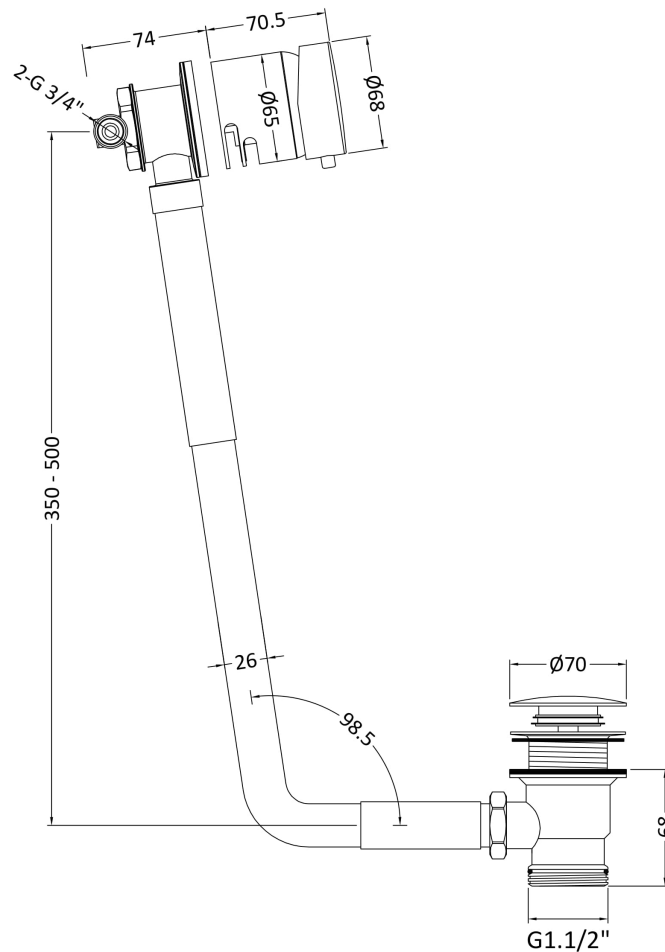

Sales Code: E801

Description: Single Lever Freeflow Bath Filler

Product Dimensions

Length (mm):	
Width (mm):	68
Height (mm):	550
Depth (mm):	74
Nett Weight (kg):	2.29

Packaging Dimensions

Height (mm):	320
Width (mm):	200
Depth (mm):	120
Gross Weight (kg):	2.3

Packaging Data

Box Colour:	White Cardboard Box
Box Qty:	1
Label Size:	100 x 50
Label Colour:	White Label
Label Qty:	2

Outer Box Dimensions (If Applicable)

Height (mm):	225
Width (mm):	655
Length (mm):	
Depth (mm):	
Gross Weight (kg):	18
Barcode:	5056678429198

Product Details

Country of Origin:	China
Fitting Instruction:	No
CE & UKCA:	N/A
Product Material:	Brass
Heating Element Wattage:	Not Applicable
Colour/Finish:	Brushed Brass
Product Diameter:	68mm
Connection Size:	1 1/2"