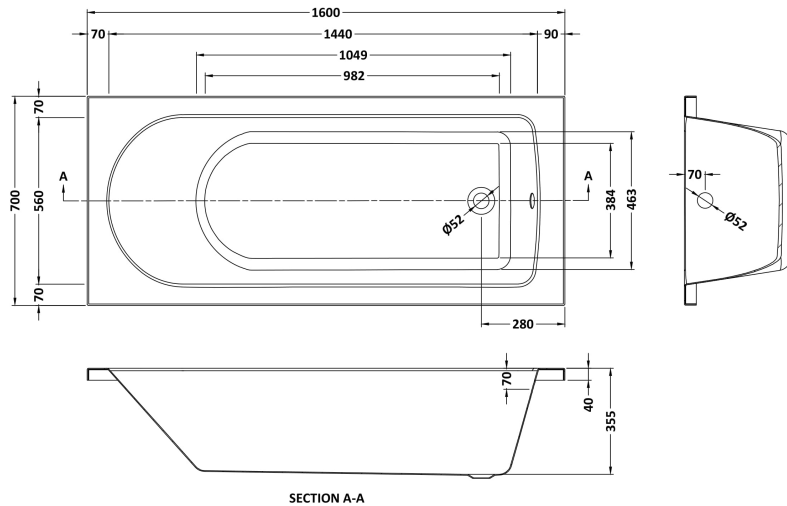

Sales Code: NBA607

Description: Standard Se Bath & Leg Set 1600X700

Packaging Details

Barcode: 5055369026111

Sales Code: NBA607NL

Description: Standard Single Ended Bath (1600X700)

Product Dimensions

Length (mm):	1600
Width (mm):	700
Depth (mm):	380
Nett Weight (kg):	16.2

Packaging Dimensions

Length (mm):	1600
Width (mm):	700
Depth (mm):	400
Gross Weight (kg):	16.2

Packaging Data

Box Colour:	Brown Cardboard Sleeve
Box Qty:	1
Label Size:	192 x 38
Label Colour:	White Label
Label Qty:	1

Outer Box Dimensions (If Applicable)

Length (mm):	
Width (mm):	
Height (mm):	
Gross Weight (kg):	
Barcode:	5055275833063

Product Details

Country of Origin:	Poland
Fitting Instruction:	No
Certification:	FSC: No CE & UKCA: Yes
Material Colour Reference:	European White
Product Material:	Acrylic
Material Thickness:	4mm
Volume (Ltr):	136L
Displaced Capacity:	66L
Leg Set Included:	Legset Not Included
Waste Included:	Waste Not Included
Drilled/Undrilled:	Undrilled For Taps
Includes Grips:	No Grips Supplied
Embossed:	No
No of Tapholes:	None
Anti-Slip:	No

Sales Code: NBL001

Description: Leg Set

Product Dimensions

Length (mm):	570
Width (mm):	
Depth (mm):	
Nett Weight (kg):	1.9

Packaging Dimensions

Length (mm):	600
Width (mm):	60
Depth (mm):	60
Gross Weight (kg):	1.9