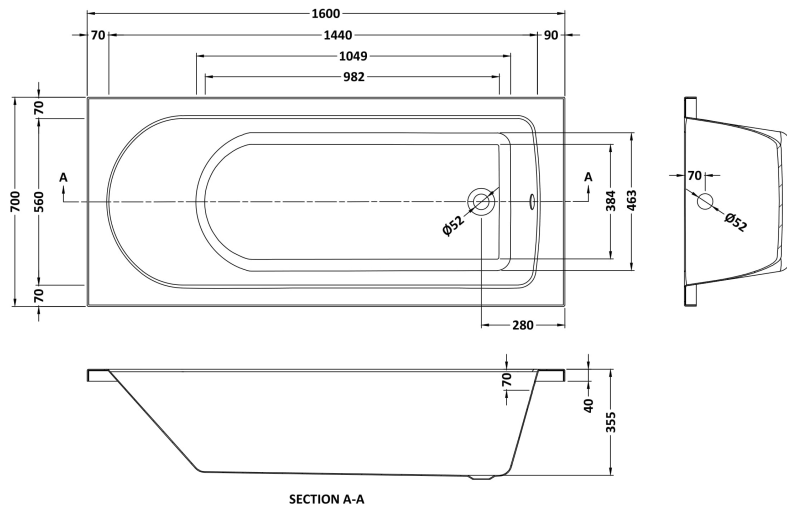

Sales Code: NBA607

Description: Standard Se Bath & Leg Set 1600X700

Packaging Details

Barcode: 5055369026111

Sales Code: NBA607NL

Description: Standard Single Ended Bath (1600X700)

Product Dimensions

Length (mm):	1600
Width (mm):	700
Depth (mm):	380
Nett Weight (kg):	16.2

Packaging Dimensions

Length (mm):	1600
Width (mm):	700
Depth (mm):	400
Gross Weight (kg):	16.2

Packaging Data

Box Colour:	Brown Cardboard Sleeve
Box Qty:	1
Label Size:	192 x 38
Label Colour:	White Label
Label Qty:	1

Outer Box Dimensions (If Applicable)

Length (mm):	
Width (mm):	
Height (mm):	
Gross Weight (kg):	
Barcode:	5055275833063

Product Details

Country of Origin:	Poland
Fitting Instruction:	No
Certification:	FSC: No CE & UKCA: Yes
Material Colour Reference:	European White
Product Material:	Acrylic
Material Thickness:	4mm
Volume (Ltr):	136L
Displaced Capacity:	66L
Leg Set Included:	Legset Not Included
Waste Included:	Waste Not Included
Drilled/Undrilled:	Undrilled For Taps
Includes Grips:	No Grips Supplied
Embossed:	No
No of Tapholes:	None
Anti-Slip:	No

Sales Code: NBL001

Description: Leg Set

Product Dimensions

Length (mm):	570
Width (mm):	
Depth (mm):	
Nett Weight (kg):	1.9

Packaging Dimensions

Length (mm):	600
Width (mm):	60
Depth (mm):	60
Gross Weight (kg):	1.9