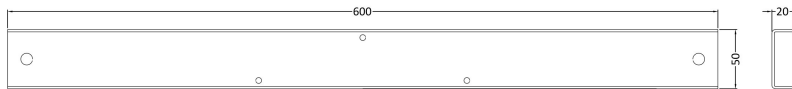

Packaging Dimensions

Length (mm):	1600
Width (mm):	700
Depth (mm):	400
Gross Weight (kg):	16.2

Packaging Data

Box Colour:	Brown Cardboard Sleeve
Box Qty:	1
Label Size:	192 x 38
Label Colour:	White Label
Label Qty:	1

Outer Box Dimensions (If Applicable)

Length (mm):	
Width (mm):	
Height (mm):	
Gross Weight (kg):	
Barcode:	5055275833063

Product Details

Country of Origin:	Poland
Fitting Instruction:	No
Certification:	FSC: No CE & UKCA: Yes
Material Colour Reference:	European White
Product Material:	Acrylic
Material Thickness:	4mm
Volume (Ltr):	136L
Displaced Capacity:	66L
Leg Set Included:	Legset Not Included
Waste Included:	Waste Not Included
Drilled/Undrilled:	Undrilled For Taps
Includes Grips:	No Grips Supplied
Embossed:	No
No of Tapholes:	None
Anti-Slip:	No

Sales Code: NBL001

Description: Leg Set

Product Dimensions

Length (mm):	570
Width (mm):	
Depth (mm):	
Nett Weight (kg):	1.9

Packaging Dimensions

Length (mm):	600
Width (mm):	60
Depth (mm):	60
Gross Weight (kg):	1.9

Packaging Data

Box Colour:	Brown Cardboard Box
Box Qty:	1
Label Size:	50 x 38
Label Colour:	White Label
Label Qty:	1

Outer Box Dimensions (If Applicable)

Length (mm):	
Width (mm):	
Height (mm):	
Gross Weight (kg):	
Barcode:	5055275833612