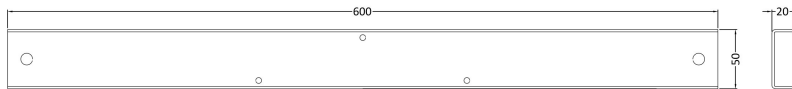

### Packaging Data

Box Colour:	Brown Cardboard Sleeve
Box Qty:	1
Label Size:	192 x 38
Label Colour:	White Label
Label Qty:	1

### Outer Box Dimensions (If Applicable)

Length (mm):	
Width (mm):	
Height (mm):	
Gross Weight (kg):	
Barcode:	5055275833070

### Product Details

Country of Origin:	Poland
Fitting Instruction:	No
Certification:	FSC: No CE & UKCA: Yes
Material Colour Reference:	European White
Product Material:	Acrylic
Material Thickness:	4mm
Volume (Ltr):	147L
Displaced Capacity:	77L
Leg Set Included:	Legset Not Included
Waste Included:	Waste Not Included
Drilled/Undrilled:	Undrilled For Taps
Includes Grips:	No Grips Supplied
Embossed:	No
No of Tapholes:	None
Anti-Slip:	No

**Sales Code:** NBL001

**Description:** Leg Set

**Product Dimensions**

Length (mm):	570
Width (mm):	
Depth (mm):	
Nett Weight (kg):	1.9

**Packaging Dimensions**

Length (mm):	600
Width (mm):	60
Depth (mm):	60
Gross Weight (kg):	1.9