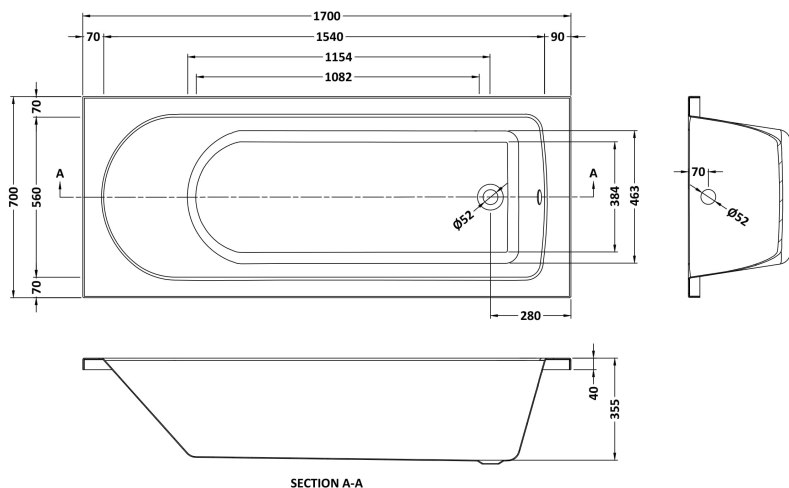

Sales Code: NBA609NL

Description: Standard Single Ended Bath 1700X700

SECTION A-A

Product Dimensions

Length (mm):	1700
Width (mm):	700
Depth (mm):	380
Nett Weight (kg):	17

Packaging Dimensions

Length (mm):	1700
Width (mm):	720
Depth (mm):	400
Gross Weight (kg):	17

Packaging Data

Box Colour:	Brown Cardboard Sleeve
Box Qty:	1
Label Size:	192 x 38
Label Colour:	White Label
Label Qty:	1

Outer Box Dimensions (If Applicable)

Length (mm):	
Width (mm):	
Height (mm):	
Gross Weight (kg):	
Barcode:	5055275833070

Product Details

Country of Origin:	Poland
Fitting Instruction:	No
Certification:	FSC: No CE & UKCA: Yes
Material Colour Reference:	European White
Product Material:	Acrylic
Material Thickness:	4mm
Volume (Ltr):	147L
Displaced Capacity:	77L
Leg Set Included:	Legset Not Included
Waste Included:	Waste Not Included
Drilled/Undrilled:	Undrilled For Taps
Includes Grips:	No Grips Supplied
Embossed:	No
No of Tapholes:	None
Anti-Slip:	No