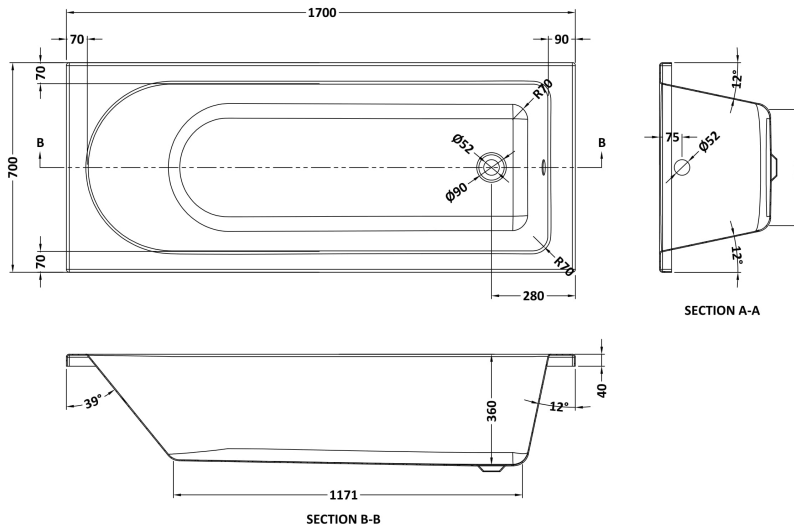

Sales Code: NBA609

Description: Standard Se Bath & Leg Set 1700X700

Packaging Details

Barcode: 5055369006649