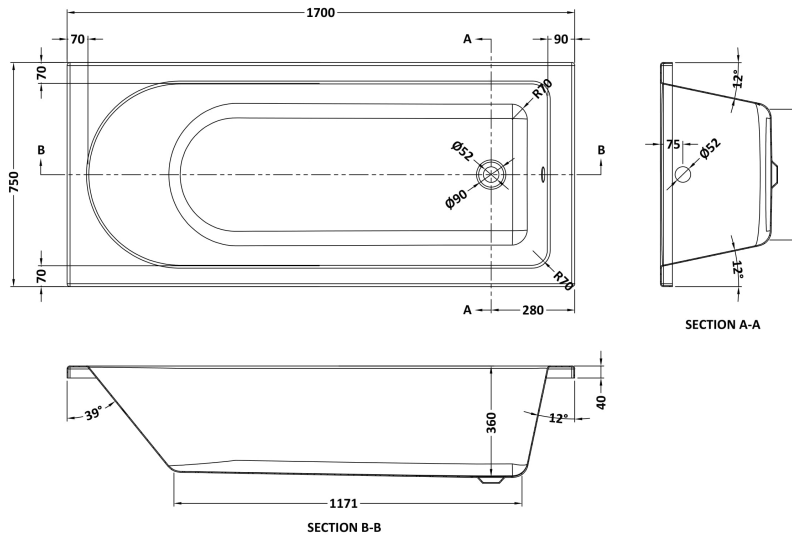

Sales Code: BMON014

Description: Round Se Bath & Leg Set 1700X750 EI

Packaging Details

Barcode: 5055369060948

Sales Code: BMON014NL

Description: Round Single Ended Bath (1700X750) (EI)

Product Dimensions

Length (mm):	1700
Width (mm):	750
Depth (mm):	400
Nett Weight (kg):	27

Packaging Dimensions

Length (mm):	1700
Width (mm):	750
Depth (mm):	380
Gross Weight (kg):	27

Packaging Data

Box Colour:	Brown Cardboard Sleeve
Box Qty:	1
Label Size:	192 x 38
Label Colour:	White Label
Label Qty:	1

Outer Box Dimensions (If Applicable)

Length (mm):	
Width (mm):	
Height (mm):	
Gross Weight (kg):	
Barcode:	5055275833346

Product Details

Country of Origin:	Poland
Fitting Instruction:	No
Certification:	FSC: No CE & UKCA: Yes
Material Colour Reference:	European White
Product Material:	Acrylic With Eternalite
Material Thickness:	4mm
Volume (Ltr):	158L
Displaced Capacity:	88L
Leg Set Included:	Legset Not Included
Waste Included:	Waste Not Included
Drilled/Undrilled:	Undrilled For Taps
Includes Grips:	No Grips Supplied
Embossed:	No
No of Tapholes:	None
Anti-Slip:	No

Sales Code: NBL001

Description: Leg Set

Product Dimensions

Length (mm):	570
Width (mm):	
Depth (mm):	
Nett Weight (kg):	1.9

Packaging Dimensions

Length (mm):	600
Width (mm):	60
Depth (mm):	60
Gross Weight (kg):	1.9