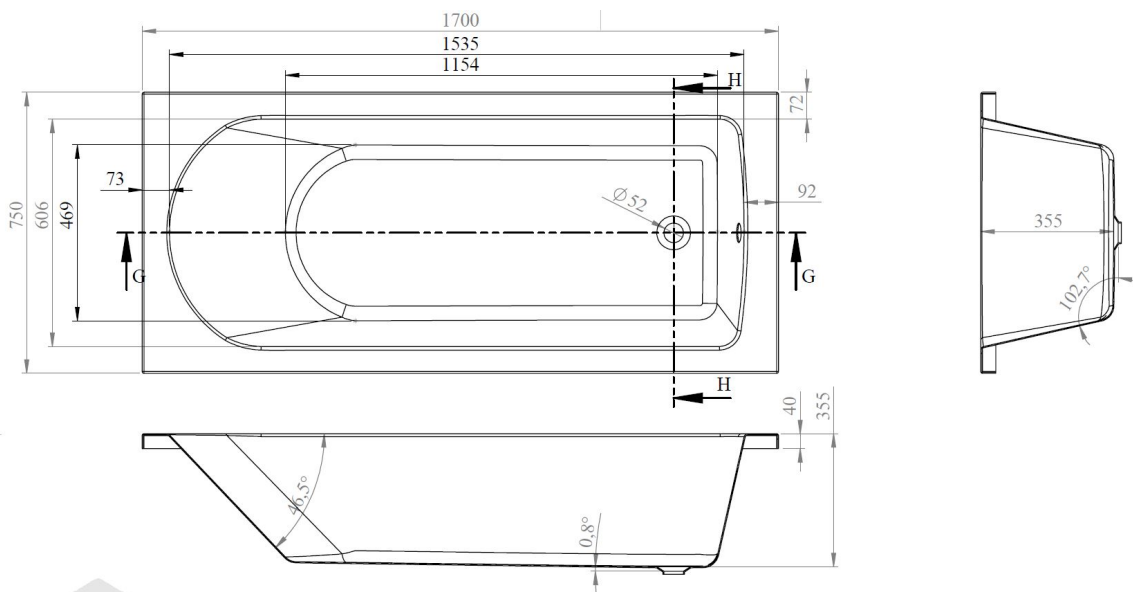

Sales Code: BMON014

Description: Round Se Bath & Leg Set 1700X750 EI

Packaging Details

Barcode: 5055369060948

Sales Code: BMON014NL

Description: Round Single Ended Bath (1700X750) (EI)

Product Dimensions

Length (mm):	1700
Width (mm):	750
Depth (mm):	400
Nett Weight (kg):	27

Packaging Dimensions

Length (mm):	1700
Width (mm):	750
Depth (mm):	380
Gross Weight (kg):	27

Packaging Data

Box Colour:	Brown Cardboard Sleeve
Box Qty:	1
Label Size:	192 x 38
Label Colour:	White Label
Label Qty:	1

Outer Box Dimensions (If Applicable)

Length (mm):	
Width (mm):	
Height (mm):	
Gross Weight (kg):	
Barcode:	5055275833346

Product Details

Country of Origin:	Poland
Fitting Instruction:	No
Certification:	FSC: No CE & UKCA: Yes
Material Colour Reference:	European White
Product Material:	Acrylic With Eternalite
Material Thickness:	4mm
Volume (Ltr):	158L
Displaced Capacity:	88L
Leg Set Included:	Legset Not Included
Waste Included:	Waste Not Included
Drilled/Undrilled:	Undrilled For Taps
Includes Grips:	No Grips Supplied
Embossed:	No
No of Tapholes:	None
Anti-Slip:	No

Sales Code: NBL001

Description: Leg Set

Product Dimensions

Length (mm):	570
Width (mm):	
Depth (mm):	
Nett Weight (kg):	1.9

Packaging Dimensions

Length (mm):	600
Width (mm):	60
Depth (mm):	60
Gross Weight (kg):	1.9