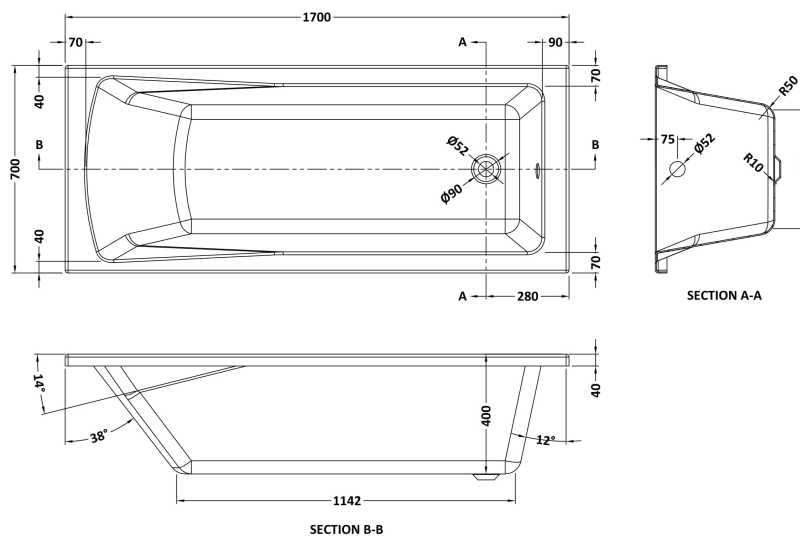

Sales Code: BMON008

Description: Square Se Bath & Leg Set 1700X700 EL

Product Dimensions

Length (mm):	1700
Width (mm):	700
Depth (mm):	400
Nett Weight (kg):	32.72

Packaging Dimensions

Length (mm):	1770
Width (mm):	710
Depth (mm):	420
Gross Weight (kg):	32.72

Packaging Data

Box Colour:	Brown Cardboard Sleeve
Box Qty:	1
Label Size:	100 x 50
Label Colour:	White Label
Label Qty:	2

Outer Box Dimensions (If Applicable)

Length (mm):	
Width (mm):	
Height (mm):	
Gross Weight (kg):	
Barcode:	5055369024162

Product Details

Country of Origin:	Egypt
Fitting Instruction:	No
Certification:	FSC: CE & UKCA:
Material Colour Reference:	European White
Product Material:	Acrylic With Eternalite
Material Thickness:	4mm
Volume (Ltr):	169L
Displaced Capacity:	99L
Leg Set Included:	Legset Included
Waste Included:	Waste Not Included
Drilled/Undrilled:	Undrilled For Taps
Includes Grips:	No Grips Supplied
Embossed:	No
No of Tapholes:	None
Anti-Slip:	No