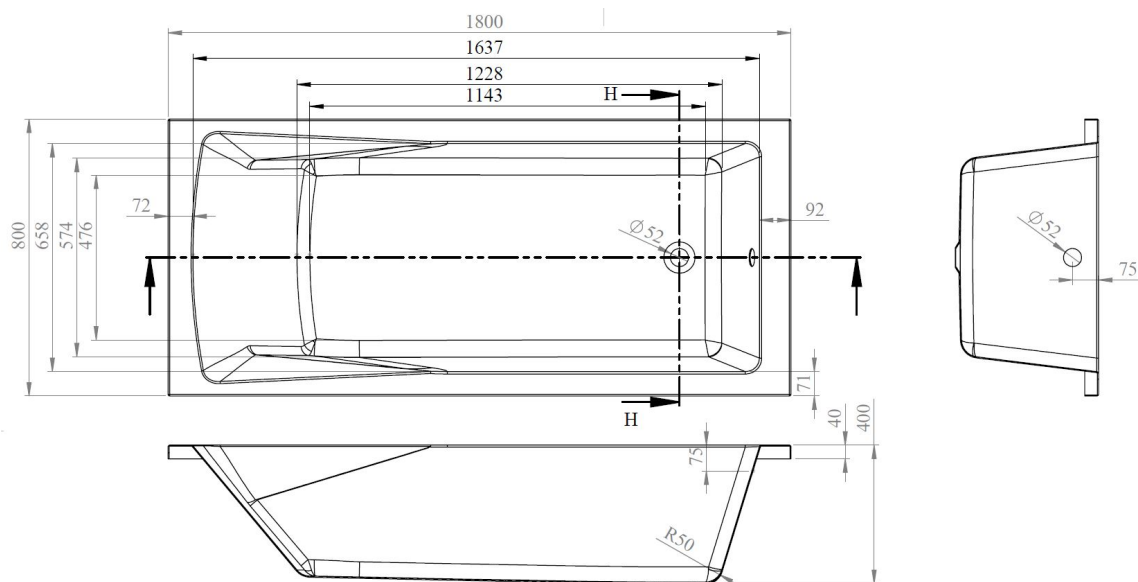

Sales Code: BMON010

Description: Square Se Bath & Leg Set 1800X800 EI

Packaging Details

Barcode: 5055369060979

Sales Code: BMON010NL

Description: Square Se Bath 1800X800 EI

Product Dimensions

Length (mm):	1800
Width (mm):	800
Depth (mm):	400
Nett Weight (kg):	29

Packaging Dimensions

Length (mm):	1800
Width (mm):	800
Depth (mm):	400
Gross Weight (kg):	29

Packaging Data

Box Colour:	Brown Cardboard Sleeve
Box Qty:	1
Label Size:	192 x 38
Label Colour:	White Label
Label Qty:	1

Outer Box Dimensions (If Applicable)

Length (mm):	
Width (mm):	
Height (mm):	
Gross Weight (kg):	
Barcode:	5055275833377

Product Details

Country of Origin:	Poland
Fitting Instruction:	No
Certification:	FSC: No CE & UKCA: Yes
Material Colour Reference:	European White
Product Material:	Acrylic With Eternalite
Material Thickness:	4mm
Volume (Ltr):	220L
Displaced Capacity:	150L
Leg Set Included:	Legset Not Included
Waste Included:	Waste Not Included
Drilled/Undrilled:	Undrilled For Taps
Includes Grips:	No Grips Supplied
Embossed:	No
No of Tapholes:	None
Anti-Slip:	No

Sales Code: NBL001

Description: Leg Set

Product Dimensions

Length (mm):	570
Width (mm):	
Depth (mm):	
Nett Weight (kg):	1.9

Packaging Dimensions

Length (mm):	600
Width (mm):	60
Depth (mm):	60
Gross Weight (kg):	1.9