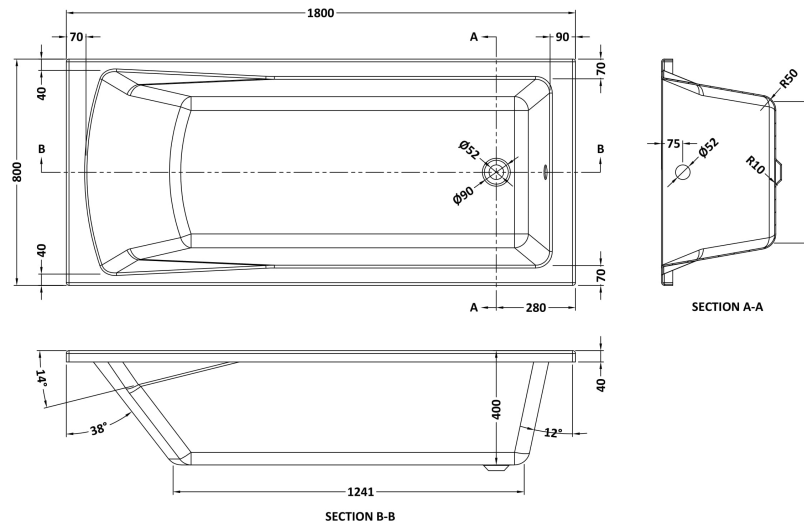

Sales Code: BMON010

Description: Square Se Bath & Leg Set 1800X800 EI

Packaging Details

Barcode: 5055369060979

Sales Code: BMON010NL

Description: Square Se Bath 1800X800 EI

Product Dimensions

Length (mm):	1800
Width (mm):	800
Depth (mm):	400
Nett Weight (kg):	29

Packaging Dimensions

Length (mm):	1800
Width (mm):	800
Depth (mm):	400
Gross Weight (kg):	29

Packaging Data

Box Colour:	Brown Cardboard Sleeve
Box Qty:	1
Label Size:	192 x 38
Label Colour:	White Label
Label Qty:	1

Outer Box Dimensions (If Applicable)

Length (mm):	
Width (mm):	
Height (mm):	
Gross Weight (kg):	
Barcode:	5055275833377

Product Details

Country of Origin:	Poland
Fitting Instruction:	No
Certification:	FSC: No CE & UKCA: Yes
Material Colour Reference:	European White
Product Material:	Acrylic With Eternalite
Material Thickness:	4mm
Volume (Ltr):	220L
Displaced Capacity:	150L
Leg Set Included:	Legset Not Included
Waste Included:	Waste Not Included
Drilled/Undrilled:	Undrilled For Taps
Includes Grips:	No Grips Supplied
Embossed:	No
No of Tapholes:	None
Anti-Slip:	No

Sales Code: NBL001

Description: Leg Set

Product Dimensions

Length (mm):	570
Width (mm):	
Depth (mm):	
Nett Weight (kg):	1.9

Packaging Dimensions

Length (mm):	600
Width (mm):	60
Depth (mm):	60
Gross Weight (kg):	1.9