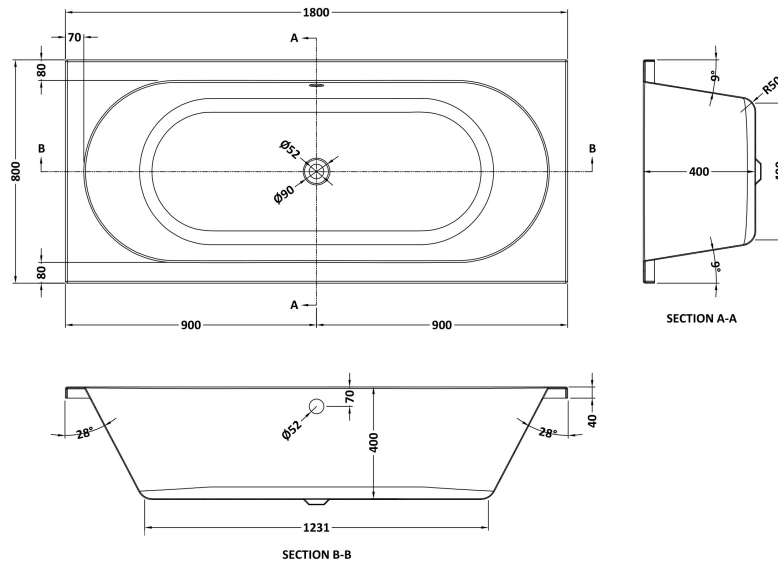

Sales Code: NBA514

Description: Round De Bath & Leg Set 1800X800

Packaging Details

Barcode: 5055369006687