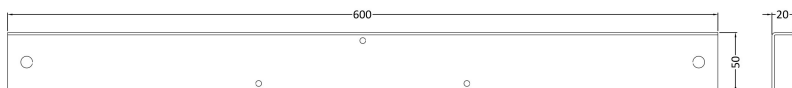

### Packaging Data

Box Colour:	Brown Cardboard Sleeve
Box Qty:	1
Label Size:	192 x 38
Label Colour:	White Label
Label Qty:	1

### Outer Box Dimensions (If Applicable)

Length (mm):	
Width (mm):	
Height (mm):	
Gross Weight (kg):	
Barcode:	5055275833049

### Product Details

Country of Origin:	Poland
Fitting Instruction:	No
Certification:	FSC: No CE & UKCA: Yes
Material Colour Reference:	European White
Product Material:	Acrylic
Material Thickness:	4mm
Volume (Ltr):	221L
Displaced Capacity:	151L
Leg Set Included:	Legset Not Included
Waste Included:	Waste Not Included
Drilled/Undrilled:	Undrilled For Taps
Includes Grips:	No Grips Supplied
Embossed:	No
No of Tapholes:	None
Anti-Slip:	No

Sales Code: NBL001

Description: Leg Set

**Product Dimensions**

Length (mm):	570
Width (mm):	
Depth (mm):	
Nett Weight (kg):	1.9

**Packaging Dimensions**

Length (mm):	600
Width (mm):	60
Depth (mm):	60
Gross Weight (kg):	1.9