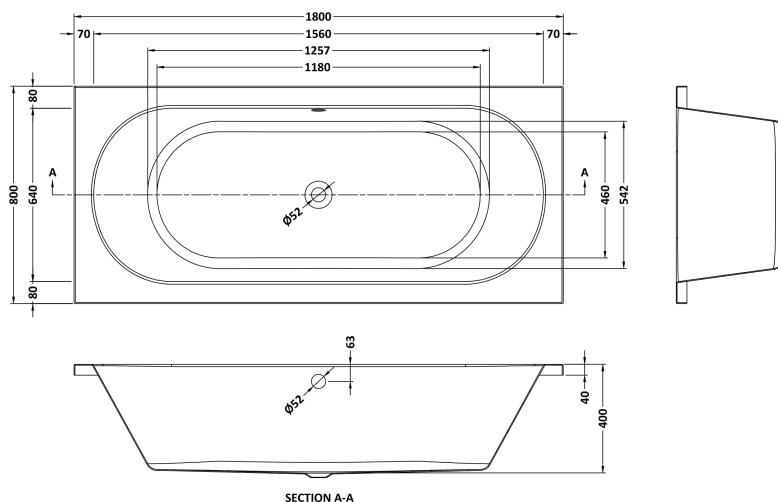

### Product Dimensions

Length (mm):	1800
Width (mm):	800
Depth (mm):	400
Nett Weight (kg):	23

### Packaging Dimensions

Length (mm):	1800
Width (mm):	800
Depth (mm):	420
Gross Weight (kg):	23

### Outer Box Dimensions (If Applicable)

Length (mm):	
Width (mm):	
Height (mm):	
Gross Weight (kg):	
Barcode:	5055275833049

Sales Code: NBL001

Description: Leg Set

**Product Dimensions**

Length (mm):	570
Width (mm):	
Depth (mm):	
Nett Weight (kg):	1.9

**Packaging Dimensions**

Length (mm):	600
Width (mm):	60
Depth (mm):	60
Gross Weight (kg):	1.9