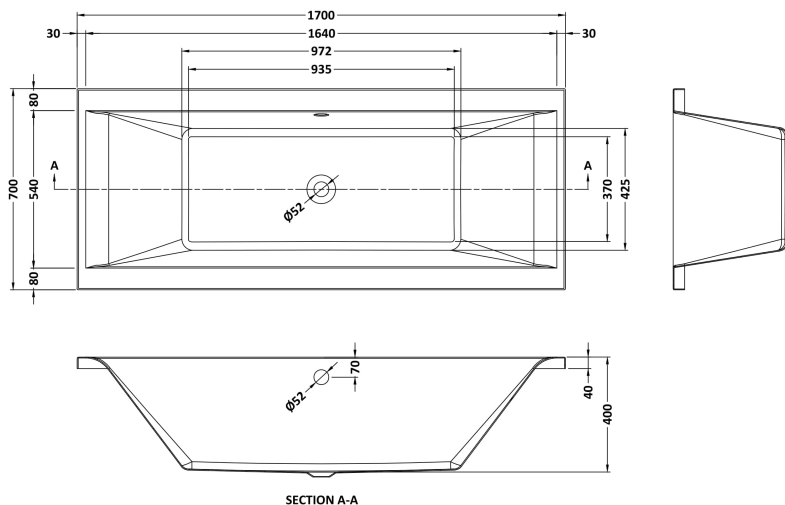

Sales Code: NBA209

Description: Square De Bath & Leg Set 1700X700

Packaging Details

Barcode: 5055369006731

Sales Code: NBA209NL

Description: Square Double Ended Bath 1700X700

Product Dimensions

Length (mm):	1700
Width (mm):	700
Depth (mm):	400
Nett Weight (kg):	18.4

Packaging Dimensions

Length (mm):	1700
Width (mm):	730
Depth (mm):	400
Gross Weight (kg):	18.4

Packaging Data

Box Colour:	Brown Cardboard Sleeve
Box Qty:	1
Label Size:	192 x 38
Label Colour:	White Label
Label Qty:	1

Outer Box Dimensions (If Applicable)

Length (mm):	
Width (mm):	
Height (mm):	
Gross Weight (kg):	
Barcode:	5055275833155

Product Details

Country of Origin:	Poland
Fitting Instruction:	No
Certification:	FSC: No CE & UKCA: Yes
Material Colour Reference:	European White
Product Material:	Acrylic
Material Thickness:	4mm
Volume (Ltr):	161L
Displaced Capacity:	91L
Leg Set Included:	Legset Not Included
Waste Included:	Waste Not Included
Drilled/Undrilled:	Undrilled For Taps
Includes Grips:	No Grips Supplied
Embossed:	No
No of Tapholes:	None
Anti-Slip:	No

Sales Code: NBL001

Description: Leg Set

Product Dimensions

Length (mm):	570
Width (mm):	
Depth (mm):	
Nett Weight (kg):	1.9

Packaging Dimensions

Length (mm):	600
Width (mm):	60
Depth (mm):	60
Gross Weight (kg):	1.9