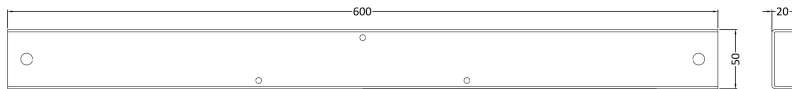

Packaging Dimensions

Length (mm):	1700
Width (mm):	730
Depth (mm):	400
Gross Weight (kg):	18.4

Packaging Data

Box Colour:	Brown Cardboard Sleeve
Box Qty:	1
Label Size:	192 x 38
Label Colour:	White Label
Label Qty:	1

Outer Box Dimensions (If Applicable)

Length (mm):	
Width (mm):	
Height (mm):	
Gross Weight (kg):	
Barcode:	5055275833155

Product Details

Country of Origin:	Poland
Fitting Instruction:	No
Certification:	FSC: No CE & UKCA: Yes
Material Colour Reference:	European White
Product Material:	Acrylic
Material Thickness:	4mm
Volume (Ltr):	161L
Displaced Capacity:	91L
Leg Set Included:	Legset Not Included
Waste Included:	Waste Not Included
Drilled/Undrilled:	Undrilled For Taps
Includes Grips:	No Grips Supplied
Embossed:	No
No of Tapholes:	None
Anti-Slip:	No

Sales Code: NBL001

Description: Leg Set

Product Dimensions

Length (mm):	570
Width (mm):	
Depth (mm):	
Nett Weight (kg):	1.9

Packaging Dimensions

Length (mm):	600
Width (mm):	60
Depth (mm):	60
Gross Weight (kg):	1.9

Packaging Data

Box Colour:	Brown Cardboard Box
Box Qty:	1
Label Size:	50 x 38
Label Colour:	White Label
Label Qty:	1

Outer Box Dimensions (If Applicable)

Length (mm):	
Width (mm):	
Height (mm):	
Gross Weight (kg):	
Barcode:	5055275833612