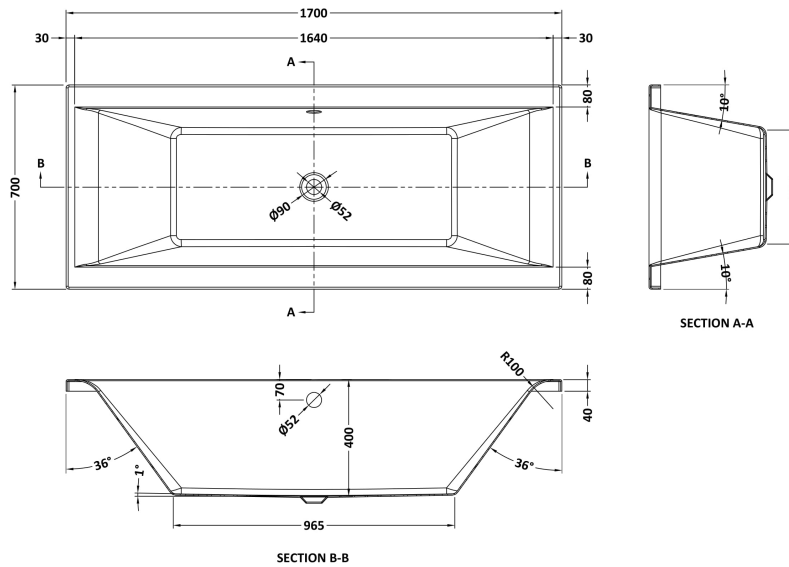

Sales Code: NBA209

Description: Square De Bath & Leg Set 1700X700

Packaging Details

Barcode: 5055369006731

Sales Code: NBA209NL

Description: Square Double Ended Bath 1700X700

Product Dimensions

Length (mm):	1700
Width (mm):	700
Depth (mm):	400
Nett Weight (kg):	18.4

Packaging Dimensions

Length (mm):	1700
Width (mm):	730
Depth (mm):	400
Gross Weight (kg):	18.4

Packaging Data

Box Colour:	Brown Cardboard Sleeve
Box Qty:	1
Label Size:	192 x 38
Label Colour:	White Label
Label Qty:	1

Outer Box Dimensions (If Applicable)

Length (mm):	
Width (mm):	
Height (mm):	
Gross Weight (kg):	
Barcode:	5055275833155

Product Details

Country of Origin:	Poland
Fitting Instruction:	No
Certification:	FSC: No CE & UKCA: Yes
Material Colour Reference:	European White
Product Material:	Acrylic
Material Thickness:	4mm
Volume (Ltr):	161L
Displaced Capacity:	91L
Leg Set Included:	Legset Not Included
Waste Included:	Waste Not Included
Drilled/Undrilled:	Undrilled For Taps
Includes Grips:	No Grips Supplied
Embossed:	No
No of Tapholes:	None
Anti-Slip:	No

Sales Code: NBL001

Description: Leg Set

Product Dimensions

Length (mm):	570
Width (mm):	
Depth (mm):	
Nett Weight (kg):	1.9

Packaging Dimensions

Length (mm):	600
Width (mm):	60
Depth (mm):	60
Gross Weight (kg):	1.9