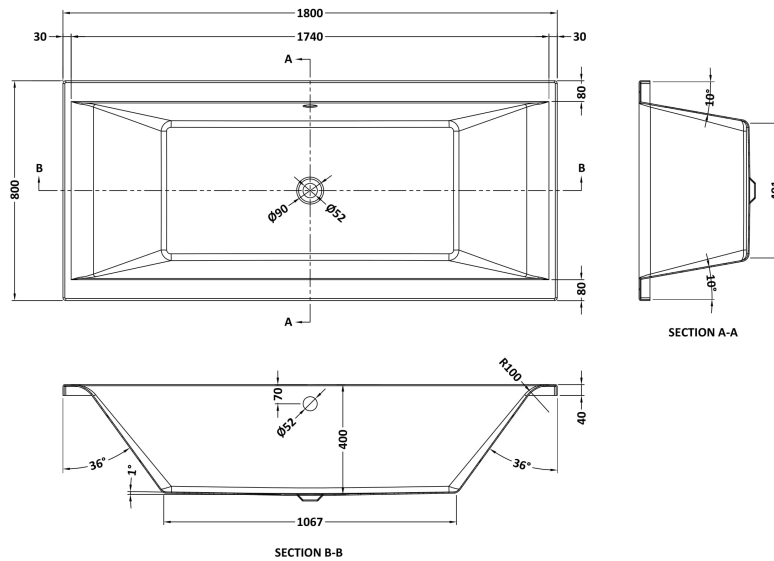

Sales Code: NBA214

Description: Square De Bath & Leg Set 1800X800

Packaging Details

Barcode: 5055369006755