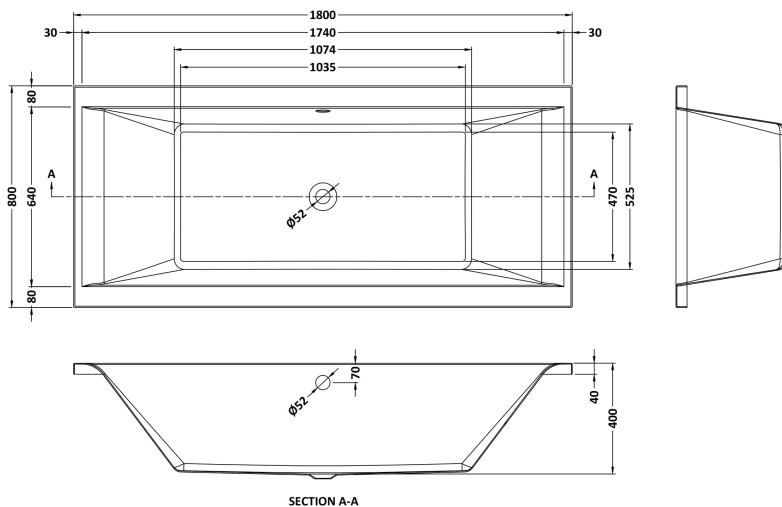

### Product Dimensions

Length (mm):	1800
Width (mm):	800
Depth (mm):	400
Nett Weight (kg):	21

### Packaging Dimensions

Length (mm):	1800
Width (mm):	800
Depth (mm):	425
Gross Weight (kg):	21

### Product Details

Country of Origin:	Poland
Fitting Instruction:	No
Certification:	FSC: No CE & UKCA: Yes
Material Colour Reference:	European White
Product Material:	Acrylic
Material Thickness:	4mm
Volume (Ltr):	216L
Displaced Capacity:	146L
Leg Set Included:	Legset Not Included
Waste Included:	Waste Not Included
Drilled/Undrilled:	Undrilled For Taps
Includes Grips:	No Grips Supplied
Embossed:	No
No of Tapholes:	None
Anti-Slip:	No

Sales Code: NBL001

Description: Leg Set

**Product Dimensions**

Length (mm):	570
Width (mm):	
Depth (mm):	
Nett Weight (kg):	1.9

**Packaging Dimensions**

Length (mm):	600
Width (mm):	60
Depth (mm):	60
Gross Weight (kg):	1.9