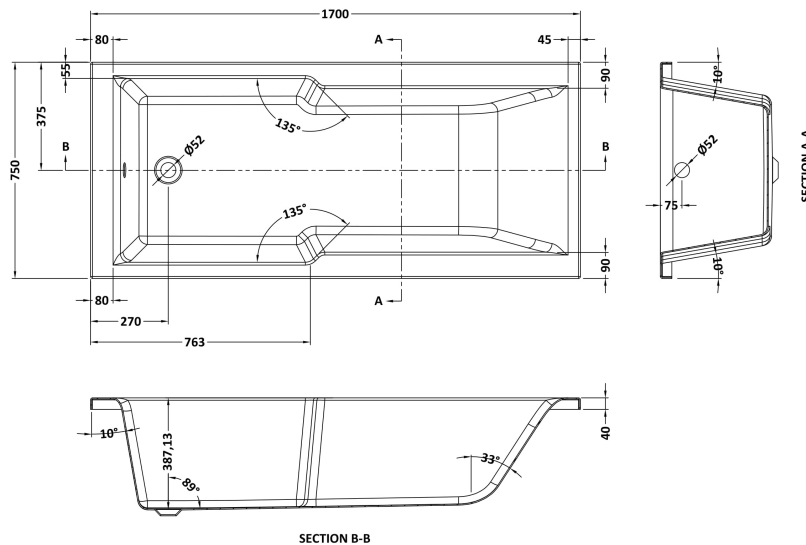

### Product Dimensions

Length (mm):	1700
Width (mm):	750
Depth (mm):	400
Nett Weight (kg):	18

### Packaging Dimensions

Length (mm):	1700
Width (mm):	760
Depth (mm):	400
Gross Weight (kg):	18

### Outer Box Dimensions (If Applicable)

Length (mm):	
Width (mm):	
Height (mm):	
Gross Weight (kg):	
Barcode:	5056462687988

### Product Details

Country of Origin:	Egypt
Fitting Instruction:	No
Certification:	FSC: CE & UKCA:
Material Colour Reference:	European White
Product Material:	Acrylic
Material Thickness:	
Volume (Ltr):	190L
Displaced Capacity:	120L
Leg Set Included:	Legset Included
Waste Included:	Waste Not Included
Drilled/Undrilled:	Undrilled For Taps
Includes Grips:	No Grips Supplied
Embossed:	No
No of Tapholes:	None
Anti-Slip:	No