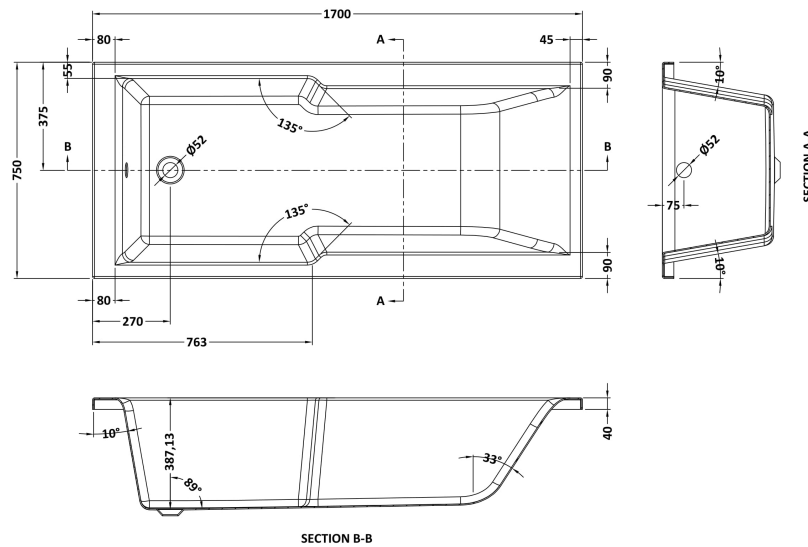

Sales Code: BMON017

Description: Square Straight Shower Bath 1700X750 El

Product Dimensions

Length (mm):	1700
Width (mm):	750
Depth (mm):	400
Nett Weight (kg):	18

Packaging Dimensions

Length (mm):	1770
Width (mm):	760
Depth (mm):	410
Gross Weight (kg):	18

Packaging Data

Box Colour:	Brown Cardboard Sleeve
Box Qty:	1
Label Size:	100 x 50
Label Colour:	White Label
Label Qty:	2

Outer Box Dimensions (If Applicable)

Length (mm):	
Width (mm):	
Height (mm):	
Gross Weight (kg):	
Barcode:	5056462687995

Product Details

Country of Origin:	Egypt
Fitting Instruction:	No
Certification:	FSC: CE & UKCA:
Material Colour Reference:	European White
Product Material:	Acrylic With Eternalite
Material Thickness:	4mm
Volume (Ltr):	190L
Displaced Capacity:	120L
Leg Set Included:	Legset Included
Waste Included:	Waste Not Included
Drilled/Undrilled:	Undrilled For Taps
Includes Grips:	No Grips Supplied
Embossed:	No
No of Tapholes:	None
Anti-Slip:	No