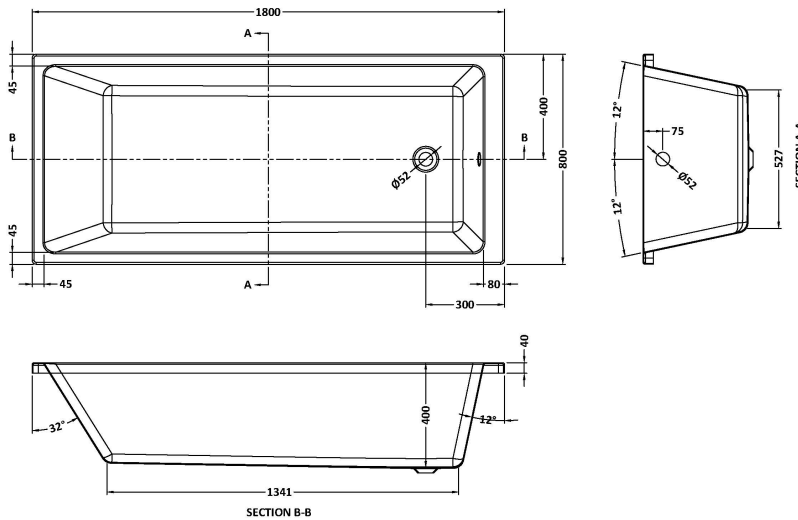

Sales Code: NBA814

Description: Thin Edge Se Bath & Legs 1800X800

Product Dimensions

Length (mm):	1800
Width (mm):	800
Depth (mm):	400
Nett Weight (kg):	25.5

Packaging Dimensions

Length (mm):	1870
Width (mm):	810
Depth (mm):	420
Gross Weight (kg):	25.5

Packaging Data

Box Colour:	Brown Cardboard Sleeve
Box Qty:	1
Label Size:	192 x 38
Label Colour:	White Label
Label Qty:	1

Outer Box Dimensions (If Applicable)

Length (mm):	
Width (mm):	
Height (mm):	
Gross Weight (kg):	
Barcode:	5056462695006

Product Details

Country of Origin:	Egypt
Fitting Instruction:	No
Certification:	FSC: CE & UKCA:
Material Colour Reference:	European White
Product Material:	Acrylic
Material Thickness:	4mm
Volume (Ltr):	250L
Displaced Capacity:	180L
Leg Set Included:	Legset Included
Waste Included:	Waste Not Included
Drilled/Undrilled:	Undrilled For Taps
Includes Grips:	No Grips Supplied
Embossed:	No
No of Tapholes:	None
Anti-Slip:	No