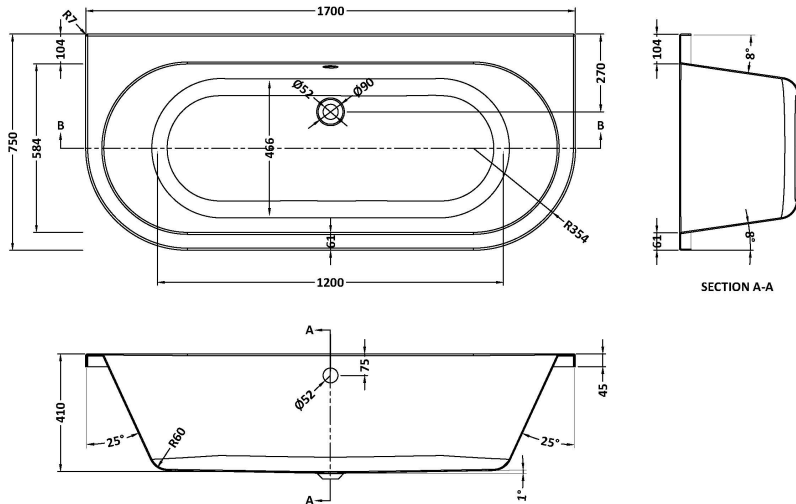

Length (mm):	1700
Width (mm):	800
Depth (mm):	535
Nett Weight (kg):	7.8

**Packaging Dimensions**

Length (mm):	1700
Width (mm):	750
Depth (mm):	560
Gross Weight (kg):	7.8

**Packaging Data**

Box Colour:	Polybagged With End Caps
Box Qty:	1
Label Size:	192 x 38
Label Colour:	White Label
Label Qty:	1

**Outer Box Dimensions (If Applicable)**

Length (mm):	
Width (mm):	
Height (mm):	
Gross Weight (kg):	
Barcode:	5055275893517

**Product Details**

Country of Origin:	Poland
Fitting Instruction:	No
Certification:	FSC: N/A CE & UKCA: N/A
Material Colour Reference:	European White
Product Material:	Acrylic
Material Thickness:	4mm
Volume (Ltr):	N/A
Displaced Capacity:	0L
Leg Set Included:	Not Applicable
Waste Included:	Not Applicable
Drilled/Undrilled:	Not Applicable
Includes Grips:	Not Applicable
Embossed:	No
No of Tapholes:	Not Applicable
Anti-Slip:	Not Applicable

**Sales Code:** NBH020

**Description:** Shingle Back To Wall Bath

**Product Dimensions**

Length (mm):	1700
Width (mm):	800
Depth (mm):	390
Nett Weight (kg):	24

**Packaging Dimensions**

Length (mm):	1700
Width (mm):	800
Depth (mm):	390
Gross Weight (kg):	25

**Packaging Data**

Box Colour:	Brown Cardboard Sleeve
Box Qty:	1
Label Size:	192 x 38
Label Colour:	White Label
Label Qty:	1

**Outer Box Dimensions (If Applicable)**

Length (mm):	
Width (mm):	
Height (mm):	
Gross Weight (kg):	
Barcode:	5055369060634