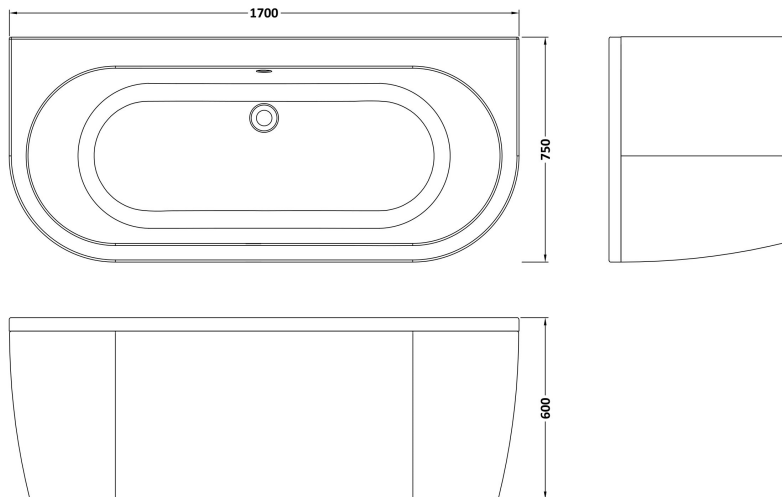

Sales Code: BSG003

Description: Shingle Back To Wall Bath & Panel (4mm)

Packaging Details

Barcode: 5055369067503