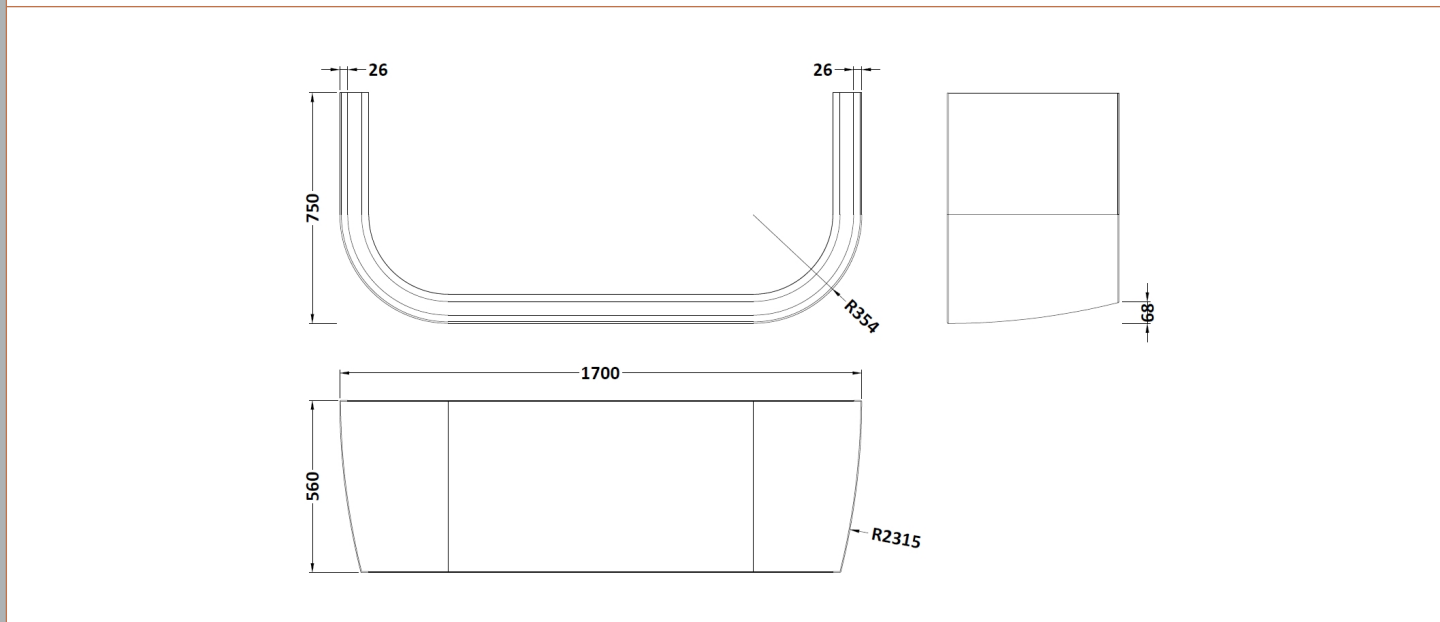

Sales Code: PAN136

Description: Back To Wall Bath Panel

Product Dimensions

Length (mm):	1700
Width (mm):	800
Depth (mm):	535
Nett Weight (kg):	7.8

Packaging Dimensions

Length (mm):	1700
Width (mm):	750
Depth (mm):	560
Gross Weight (kg):	7.8

Packaging Data

Box Colour:	Polybagged With End Caps
Box Qty:	1
Label Size:	192 x 38
Label Colour:	White Label
Label Qty:	1

Outer Box Dimensions (If Applicable)

Length (mm):	
Width (mm):	
Height (mm):	
Gross Weight (kg):	
Barcode:	5055275893517

Product Details

Country of Origin:	Poland
Fitting Instruction:	No
Certification:	FSC: N/A CE & UKCA: N/A
Material Colour Reference:	European White
Product Material:	Acrylic
Material Thickness:	4mm
Volume (Ltr):	N/A
Displaced Capacity:	0L
Leg Set Included:	Not Applicable
Waste Included:	Not Applicable
Drilled/Undrilled:	Not Applicable
Includes Grips:	Not Applicable
Embossed:	No
No of Tapholes:	Not Applicable
Anti-Slip:	Not Applicable