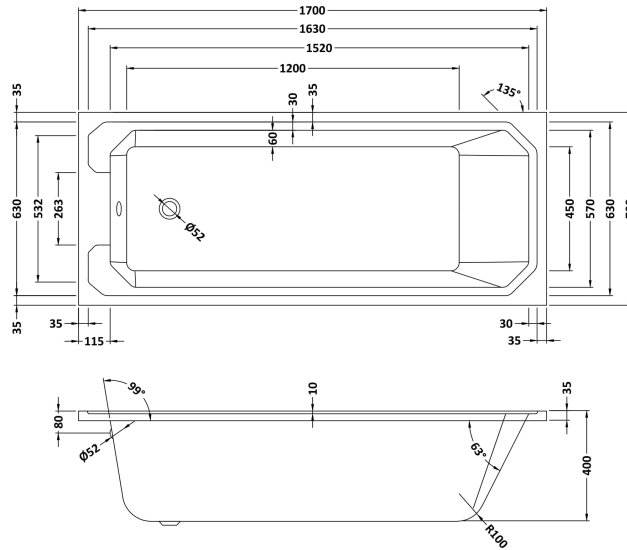

Sales Code: NLB109

Description: Art Deco Bath (1700X700)

Packaging Details

Barcode: 5055369040667

Sales Code: NLB109NL

Description: Art Deco Bath NI700x700)

Product Dimensions

Length (mm):	1700
Width (mm):	700
Depth (mm):	400
Nett Weight (kg):	19.3

Packaging Dimensions

Length (mm):	1700
Width (mm):	720
Depth (mm):	400
Gross Weight (kg):	19.3

Packaging Data

Box Colour:	Brown Cardboard Sleeve
Box Qty:	1
Label Size:	100 x 50
Label Colour:	White Label
Label Qty:	2

Outer Box Dimensions (If Applicable)

Length (mm):	
Width (mm):	
Height (mm):	
Gross Weight (kg):	
Barcode:	5055369040667

Product Details

Country of Origin:	Poland
Fitting Instruction:	No
Certification:	FSC: CE & UKCA: Yes
Material Colour Reference:	European White
Product Material:	Acrylic
Material Thickness:	4mm
Volume (Ltr):	178L
Displaced Capacity:	108L
Leg Set Included:	Legset Not Included
Waste Included:	Waste Not Included
Drilled/Undrilled:	Undrilled For Taps
Includes Grips:	No Grips Supplied
Embossed:	No
No of Tapholes:	None
Anti-Slip:	No

Sales Code: NBL001

Description: Leg Set

Product Dimensions

Length (mm):	570
Width (mm):	
Depth (mm):	
Nett Weight (kg):	1.9

Packaging Dimensions

Length (mm):	600
Width (mm):	60
Depth (mm):	60
Gross Weight (kg):	1.9