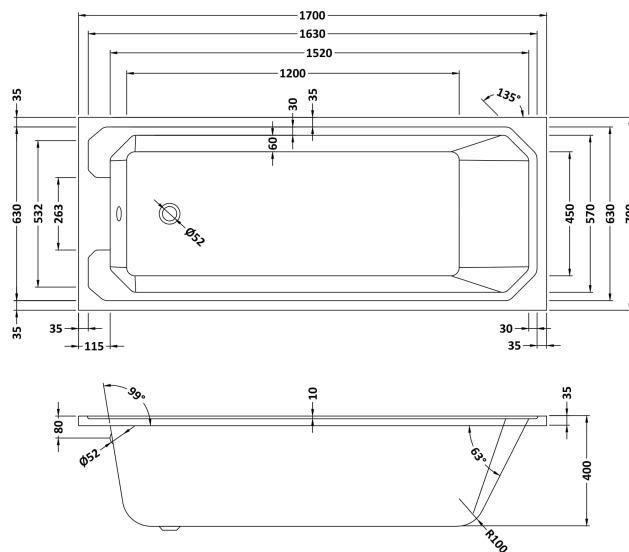

Sales Code: NLB109

Description: Art Deco Bath (1700X700)

Packaging Details

Barcode: 5055369040667

Sales Code: NLB109NL

Description: Art Deco Bath NI700x700)

Product Dimensions

Length (mm):	1700
Width (mm):	700
Depth (mm):	400
Nett Weight (kg):	19.3

Packaging Dimensions

Length (mm):	1700
Width (mm):	720
Depth (mm):	400
Gross Weight (kg):	19.3

Packaging Data

Box Colour:	Brown Cardboard Sleeve
Box Qty:	1
Label Size:	100 x 50
Label Colour:	White Label
Label Qty:	2

Outer Box Dimensions (If Applicable)

Length (mm):	
Width (mm):	
Height (mm):	
Gross Weight (kg):	
Barcode:	5055369040667

Product Details

Country of Origin:	Poland
Fitting Instruction:	No
Certification:	FSC: CE & UKCA: Yes
Material Colour Reference:	European White
Product Material:	Acrylic
Material Thickness:	4mm
Volume (Ltr):	178L
Displaced Capacity:	108L
Leg Set Included:	Legset Not Included
Waste Included:	Waste Not Included
Drilled/Undrilled:	Undrilled For Taps
Includes Grips:	No Grips Supplied
Embossed:	No
No of Tapholes:	None
Anti-Slip:	No

Sales Code: NBL001

Description: Leg Set

Product Dimensions

Length (mm):	570
Width (mm):	
Depth (mm):	
Nett Weight (kg):	1.9

Packaging Dimensions

Length (mm):	600
Width (mm):	60
Depth (mm):	60
Gross Weight (kg):	1.9