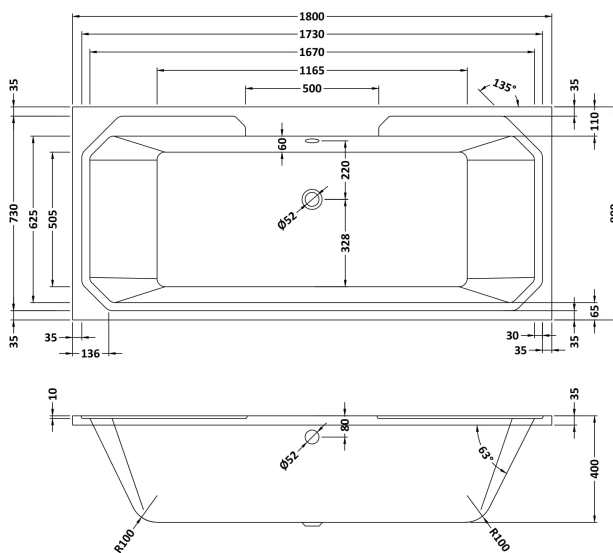

Sales Code: NLB114

Description: Art Deco Bath (1800X800)

Product Dimensions

| | |
|-------------------|------|
| Length (mm): | 1800 |
| Width (mm): | 800 |
| Depth (mm): | 400 |
| Nett Weight (kg): | 22 |

Packaging Dimensions

| | |
|--------------------|------|
| Length (mm): | 1850 |
| Width (mm): | 820 |
| Depth (mm): | 440 |
| Gross Weight (kg): | 22 |

Packaging Data

| | |
|---------------|------------------------|
| Box Colour: | Brown Cardboard Sleeve |
| Box Qty: | 1 |
| Label Size: | 100 x 50 |
| Label Colour: | White Label |
| Label Qty: | 2 |

Outer Box Dimensions (If Applicable)

| | |
|--------------------|---------------|
| Length (mm): | |
| Width (mm): | |
| Height (mm): | |
| Gross Weight (kg): | |
| Barcode: | 5055369040681 |

Product Details

| | |
|----------------------------|---------------------|
| Country of Origin: | Poland |
| Fitting Instruction: | No |
| Certification: | FSC: CE & UKCA: Yes |
| Material Colour Reference: | European White |
| Product Material: | Acrylic |
| Material Thickness: | 4mm |
| Volume (Ltr): | 215 |
| Displaced Capacity: | 145 |
| Leg Set Included: | Legset Not Included |
| Waste Included: | Waste Not Included |
| Drilled/Undrilled: | Undrilled For Taps |
| Includes Grips: | No Grips Supplied |
| Embossed: | No |
| No of Tapholes: | None |
| Anti-Slip: | No |