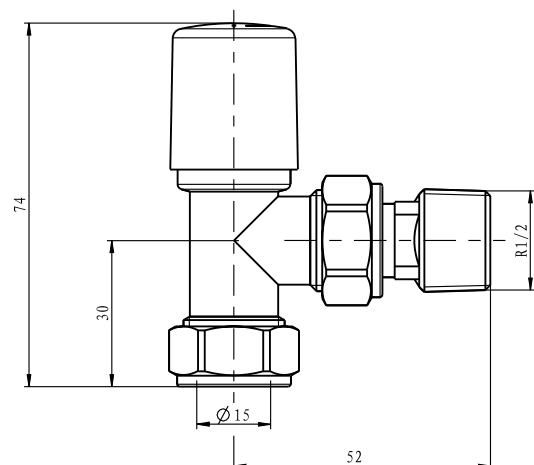

PRODUCT DATA SHEET

Modern Towel Rail Valves Angled (Pair)

Product Code: TRV006

0330 124 7290

sales@scudo.co.uk - www.scudo.co.uk

Scudo is the trading name of Harrison Bathrooms Ltd. Whilst we endeavour to ensure that the product information is accurate we accept no liability for any information given. All images are for illustration purposes only. Product images and specification are subject to change. Measurement are in millimetres and are nominal.

Product Measurements

Product Weight:	0.381kg
Product Width:	59.5mm
Product Height:	74mm
Product Depth:	N/A
Product Length:	59.5mm

Product Transportation

Barcode:	5060766128467
Country of Origin:	China
Comodity Code:	8481804090

Construction Material:	Brass
Installation Type:	Valve
Colour / Finish:	Anthracite

Heating Valve Specification

Type:	Straight
Shape:	Round
Thermostatic:	No
Connection Size:	1/2 BSP Ø

Element Specification

Rated Power Supply:	N/A
Wattage:	N/A
Supplied with Dual Fuel T piece:	N/A
IP Rating:	N/A

Compliance DOP

HBDOC088 / HBDOC089

Dimensions
(measurements in mm)

LIFETIME GUARANTEE

We are confident in our products and we want our customer to be, we proudly give a lifetime guarantee on our taps and showers, further details can be found on our website