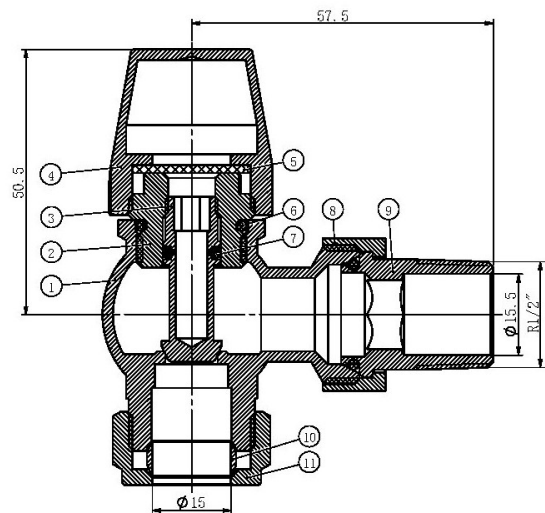

PRODUCT DATA SHEET

Satin Nickel Radiator TRV Angled Valve (Pair)

Product Code: TRV010

SCUDO
BEAUTIFUL BATHROOMS

0330 124 7290

sales@scudo.co.uk - www.scudo.co.uk

Scudo is the trading name of Harrison Bathrooms Ltd. Whilst we endeavour to ensure that the product information is accurate we accept no liability for any information given. All images are for illustration purposes only. Product images and specification are subject to change. Measurements are in millimetres and are nominal.

Product Name	TRV010
Product Description	Satin Nickel Radiator TRV Angled Valve (Pair)
Product Transportation	
Barcode	5060964931531
Country of origin	CN
Commodity code	8481804090
Product Measurements	
Product Weight (KG)	0.4
Product Width (mm)	-
Product Height (mm)	-
Product Depth (mm)	-
Primary Packed Measurements	
Packaged Weight	0.41
Packed Length	-
Packed Width	-
Packed Height	-

General Information	
Construction Material	Brass
Installation type	Valve
Colour / Finish	Chrome
Heating Valve Specification	
Type	Angled
Shape	Traditional
Thermostatic	Yes
Connection Size (Ø)	1/2 BSP
Element Specification	
Rated Power Supply	N/a
Wattage (W)	N/a
Supplied with dual fuel T Piece	No
IP Rating	N/a