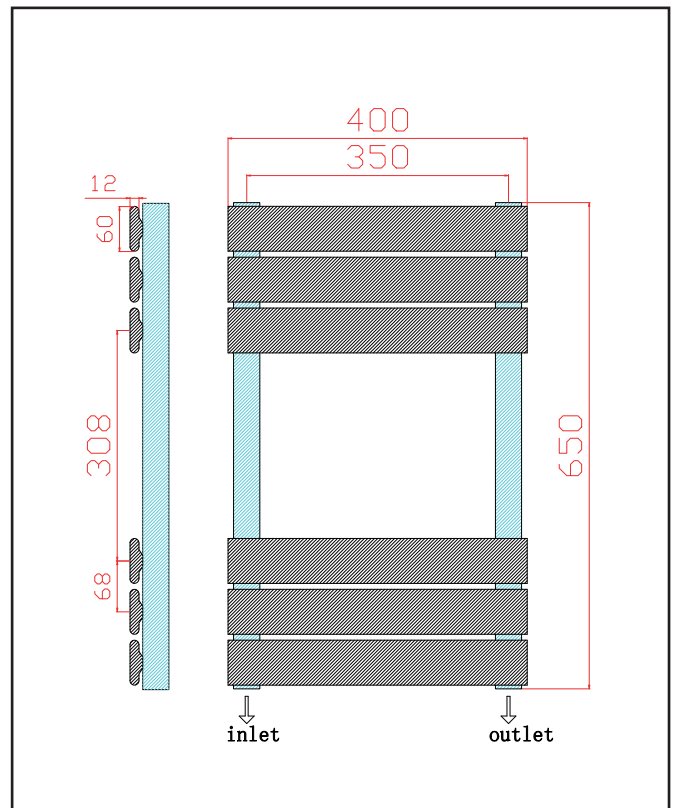

PRODUCT DATA SHEET

Life Towel Radiator – 400 X 650

Product Code: LI-65-40-A

SCUDO
BEAUTIFUL BATHROOMS

0330 124 7290

sales@scudo.co.uk - www.scudo.co.uk

Scudo is the trading name of Harrison Bathrooms Ltd. Whilst we endeavour to ensure that the product information is accurate we accept no liability for any information given. All images are for illustration purposes only. Product images and specification are subject to change. Measurement are in millimetres and are nominal.

Product Name	LI-65-40-A
Product Description	Life 650 x 400 Anthracite
Product Transportation	
Barcode	5060766129129
Country of origin	CN
Commodity code	7322190000
Product Measurements	
Product Weight (KG)	6.2
Product Width (mm)	400
Product Height (mm)	650
Product Depth (mm)	58
Product Length (mm)	0
Primary Packed Measurements	
Packaged Weight	7.35
Packed Length	690
Packed Width	460
Packed Height	830
Packaging Weights	
Card (kg)	
Paper (g)	
Wood (kg)	
Plastic (kg)	
Compliance DOP	HBDOCH036

General Information	
Construction Material	Low carbon Steel
Installation type	Wall
Colour / Finish	Textured Anthracite
Heating Attributes	
Bar Arrangement	3*3
Number of Bars	6
Radiator Diameter (Ø)	58
RAL#	7016
Bar Diameter (Ø)	60*12
BTU @ 60°C	1242
Thermal Output @ 60°C (WATT's)	365
Element installation compatible	YES
Water Content Volume	0
Max Projection (mm)	155
Selected element must not exceed the maximum BTU / Watt out put of the product Seek advice from a competent installer	
First Fix Dimensions	
Pipe Centres C1 (mm)	350
Pipe Centres C2 (mm)	85