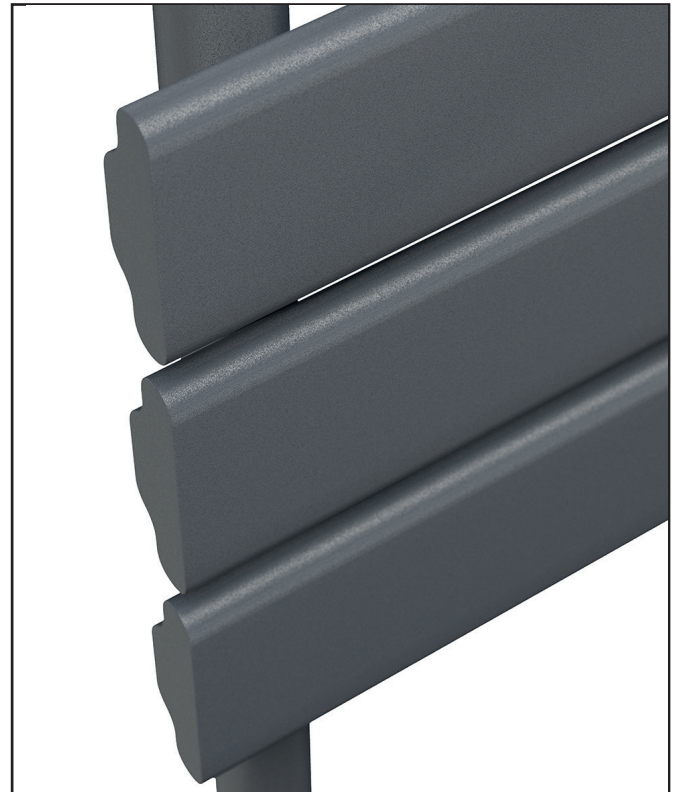

PRODUCT DATA SHEET

Life Towel Radiator – 400 X 650

Product Code: LI-65-40-A

SCUDO
BEAUTIFUL BATHROOMS

0330 124 7290

sales@scudo.co.uk - www.scudo.co.uk

Scudo is the trading name of Harrison Bathrooms Ltd. Whilst we endeavour to ensure that the product information is accurate we accept no liability for any information given. All images are for illustration purposes only. Product images and specification are subject to change. Measurement are in millimetres and are nominal.

Product Name	LI-65-40-A
Product Description	Life 650 x 400 Anthracite
Product Transportation	
Barcode	5060766129129
Country of origin	CN
Commodity code	7322190000
Product Measurements	
Product Weight (KG)	6.2
Product Width (mm)	400
Product Height (mm)	650
Product Depth (mm)	58
Product Length (mm)	0
Primary Packed Measurements	
Packaged Weight	7.35
Packed Length	690
Packed Width	460
Packed Height	830
Packaging Weights	
Card (kg)	
Paper (g)	
Wood (kg)	
Plastic (kg)	
Compliance DOP	HBDOCH036

General Information	
Construction Material	Low carbon Steel
Installation type	Wall
Colour / Finish	Textured Anthracite
Heating Attributes	
Bar Arrangement	3*3
Number of Bars	6
Radiator Diameter (Ø)	58
RAL#	7016
Bar Diameter (Ø)	60*12
BTU @ 60°C	1242
Thermal Output @ 60°C (WATT's)	365
Element installation compatible	YES
Water Content Volume	0
Max Projection (mm)	155
Selected element must not exceed the maximum BTU / Watt out put of the product Seek advice from a competent installer	
First Fix Dimensions	
Pipe Centres C1 (mm)	350
Pipe Centres C2 (mm)	85