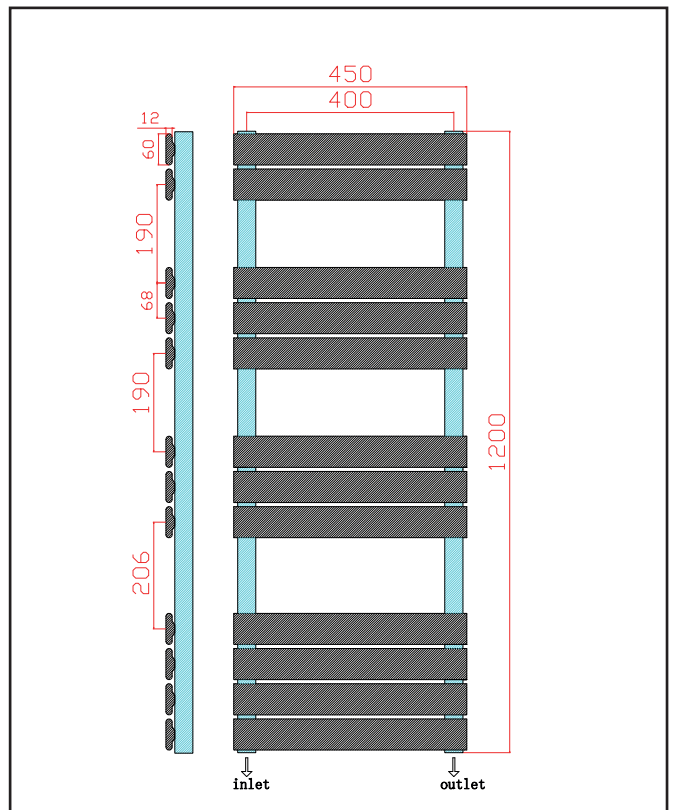

PRODUCT DATA SHEET

Life Towel Radiator – 450 X 1200

Product Code: LI-120-45-A

SCUDO
BEAUTIFUL BATHROOMS

0330 124 7290

sales@scudo.co.uk - www.scudo.co.uk

Scudo is the trading name of Harrison Bathrooms Ltd. Whilst we endeavour to ensure that the product information is accurate we accept no liability for any information given. All images are for illustration purposes only. Product images and specification are subject to change. Measurement are in millimetres and are nominal.

Product Name	LI-120-45-A
Product Description	Life 1200 x 450 Anthracite
Product Transportation	
Barcode	5060766129150
Country of origin	CN
Commodity code	7322190000
Product Measurements	
Product Weight (KG)	12.1
Product Width (mm)	450
Product Height (mm)	1200
Product Depth (mm)	58
Product Length (mm)	
Primary Packed Measurements	
Packaged Weight	13.8
Packed Length	1240
Packed Width	460
Packed Height	830
Packaging Weights	
Card (kg)	
Paper (g)	
Wood (kg)	
Plastic (kg)	
Compliance DOP	HBDOCH030

General Information	
Construction Material	Low carbon Steel
Installation type	Wall
Colour / Finish	Textured Anthracite
Heating Attributes	
Bar Arrangement	4*3*3*2
Number of Bars	12
Radiator Diameter (Ø)	58
RAL#	7016
Bar Diameter (Ø)	60*12
BTU @ 60°C	2293
Thermal Output @ 60°C (WATT's)	664
Element installation compatible	YES
Water Content Volume	
Max Projection (mm)	
Selected element must not exceed the maximum BTU / Watt out put of the product Seek advice from a competent installer	
First Fix Dimensions	
Pipe Centres C1 (mm)	400
Pipe Centres C2 (mm)	85