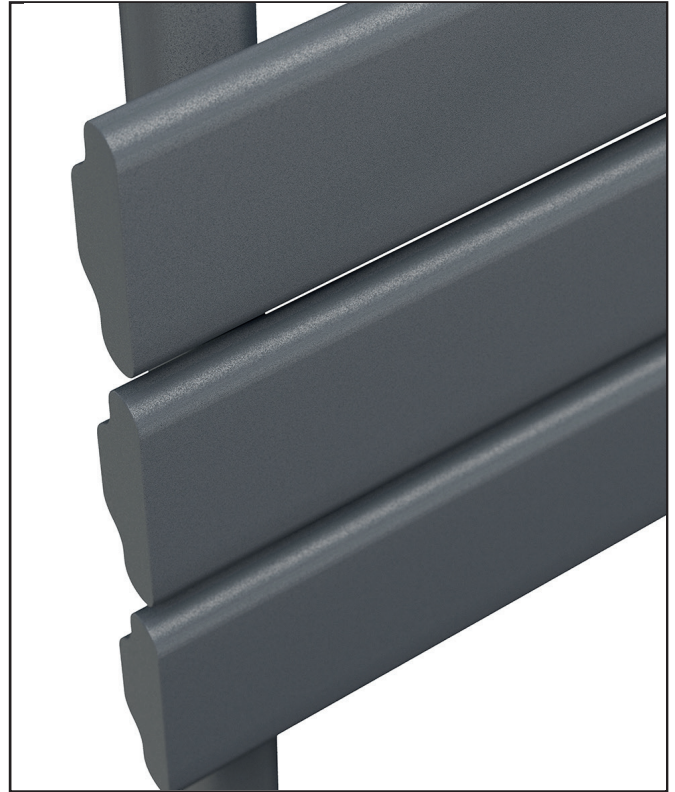

PRODUCT DATA SHEET

Life Towel Radiator – 450 X 1200

Product Code: LI-120-45-A

SCUDO
BEAUTIFUL BATHROOMS

0330 124 7290

sales@scudo.co.uk - www.scudo.co.uk

Scudo is the trading name of Harrison Bathrooms Ltd. Whilst we endeavour to ensure that the product information is accurate we accept no liability for any information given. All images are for illustration purposes only. Product images and specification are subject to change. Measurement are in millimetres and are nominal.

Product Name	LI-120-45-A
Product Description	Life 1200 x 450 Anthracite
Product Transportation	
Barcode	5060766129150
Country of origin	CN
Commodity code	7322190000
Product Measurements	
Product Weight (KG)	12.1
Product Width (mm)	450
Product Height (mm)	1200
Product Depth (mm)	58
Product Length (mm)	
Primary Packed Measurements	
Packaged Weight	13.8
Packed Length	1240
Packed Width	460
Packed Height	830
Packaging Weights	
Card (kg)	
Paper (g)	
Wood (kg)	
Plastic (kg)	
Compliance DOP	HBDOCH030

General Information	
Construction Material	Low carbon Steel
Installation type	Wall
Colour / Finish	Textured Anthracite
Heating Attributes	
Bar Arrangement	4*3*3*2
Number of Bars	12
Radiator Diameter (Ø)	58
RAL#	7016
Bar Diameter (Ø)	60*12
BTU @ 60°C	2293
Thermal Output @ 60°C (WATT's)	664
Element installation compatible	YES
Water Content Volume	
Max Projection (mm)	
Selected element must not exceed the maximum BTU / Watt out put of the product Seek advice from a competent installer	
First Fix Dimensions	
Pipe Centres C1 (mm)	400
Pipe Centres C2 (mm)	85