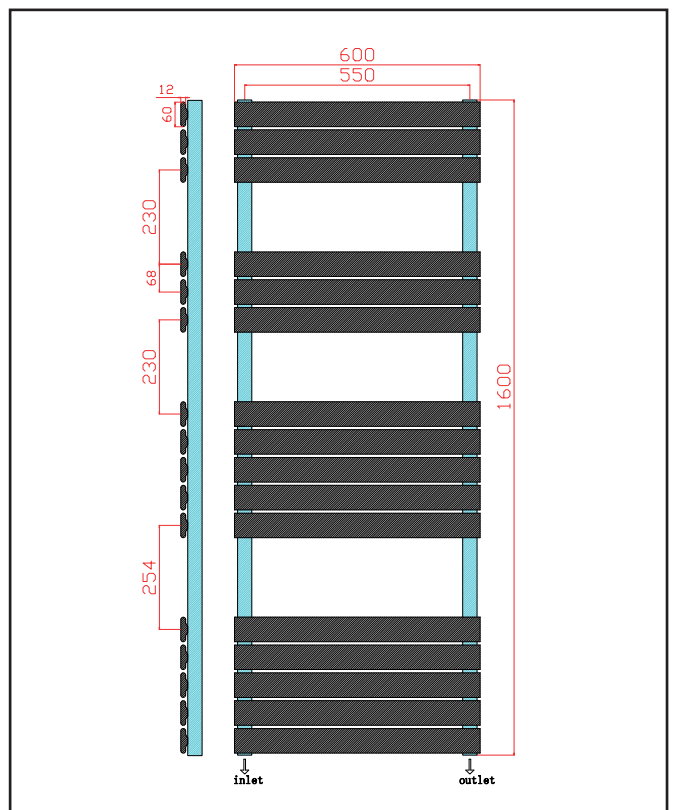

PRODUCT DATA SHEET

Life Towel Radiator – 600 X 1600

Product Code: LI-160-60-A

SCUDO
BEAUTIFUL BATHROOMS

0330 124 7290

sales@scudo.co.uk - www.scudo.co.uk

Scudo is the trading name of Harrison Bathrooms Ltd. Whilst we endeavour to ensure that the product information is accurate we accept no liability for any information given. All images are for illustration purposes only. Product images and specification are subject to change. Measurement are in millimetres and are nominal.

Product Name	LI-160-60-A
Product Description	Life 1600 x 600 Anthracite
Product Transportation	
Barcode	5060766129198
Country of origin	CN
Commodity code	7322190000
Product Measurements	
Product Weight (KG)	19.15
Product Width (mm)	600
Product Height (mm)	1600
Product Depth (mm)	58
Product Length (mm)	
Primary Packed Measurements	
Packaged Weight	21.8
Packed Length	1640
Packed Width	460
Packed Height	830
Packaging Weights	
Card (kg)	
Paper (g)	
Wood (kg)	
Plastic (kg)	
Compliance DOP	HBDOCH034

General Information	
Construction Material	Low carbon Steel
Installation type	Wall
Colour / Finish	Textured Anthracite
Heating Attributes	
Bar Arrangement	5*5*3*3
Number of Bars	16
Radiator Diameter (Ø)	58
RAL#	7016
Bar Diameter (Ø)	60*12
BTU @ 60°C	3609
Thermal Output @ 60°C (WATT's)	1057
Element installation compatible	YES
Water Content Volume	
Max Projection (mm)	
Selected element must not exceed the maximum BTU / Watt out put of the product Seek advice from a competent installer	
First Fix Dimensions	
Pipe Centres C1 (mm)	550
Pipe Centres C2 (mm)	85