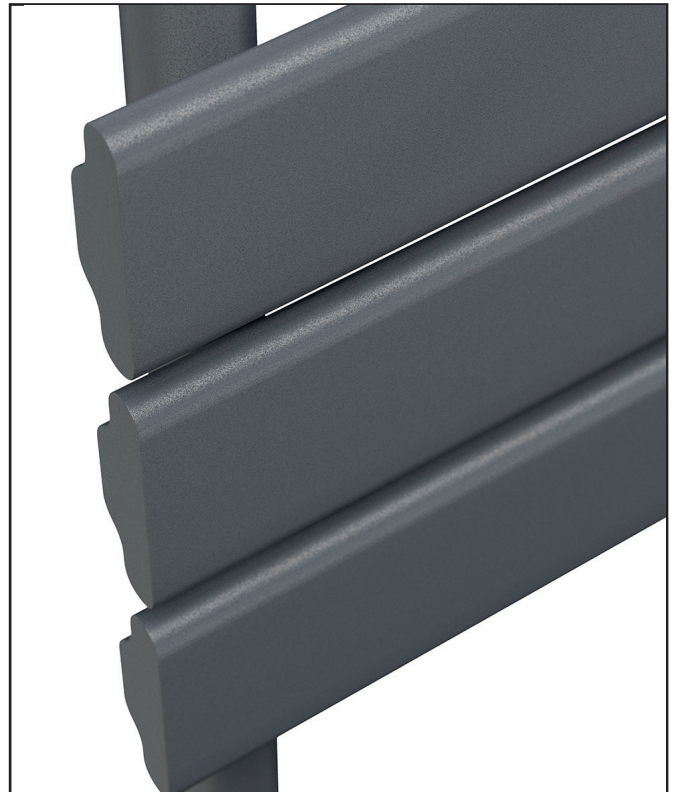

PRODUCT DATA SHEET

Life Towel Radiator – 600 X 1600

Product Code: LI-160-60-A

SCUDO
BEAUTIFUL BATHROOMS

0330 124 7290

sales@scudo.co.uk - www.scudo.co.uk

Scudo is the trading name of Harrison Bathrooms Ltd. Whilst we endeavour to ensure that the product information is accurate we accept no liability for any information given. All images are for illustration purposes only. Product images and specification are subject to change. Measurement are in millimetres and are nominal.

Product Name	LI-160-60-A
Product Description	Life 1600 x 600 Anthracite
Product Transportation	
Barcode	5060766129198
Country of origin	CN
Commodity code	7322190000
Product Measurements	
Product Weight (KG)	19.15
Product Width (mm)	600
Product Height (mm)	1600
Product Depth (mm)	58
Product Length (mm)	
Primary Packed Measurements	
Packaged Weight	21.8
Packed Length	1640
Packed Width	460
Packed Height	830
Packaging Weights	
Card (kg)	
Paper (g)	
Wood (kg)	
Plastic (kg)	
Compliance DOP	HBDOCH034

General Information	
Construction Material	Low carbon Steel
Installation type	Wall
Colour / Finish	Textured Anthracite
Heating Attributes	
Bar Arrangement	5*5*3*3
Number of Bars	16
Radiator Diameter (Ø)	58
RAL#	7016
Bar Diameter (Ø)	60*12
BTU @ 60°C	3609
Thermal Output @ 60°C (WATT's)	1057
Element installation compatible	YES
Water Content Volume	
Max Projection (mm)	
Selected element must not exceed the maximum BTU / Watt out put of the product Seek advice from a competent installer	
First Fix Dimensions	
Pipe Centres C1 (mm)	550
Pipe Centres C2 (mm)	85