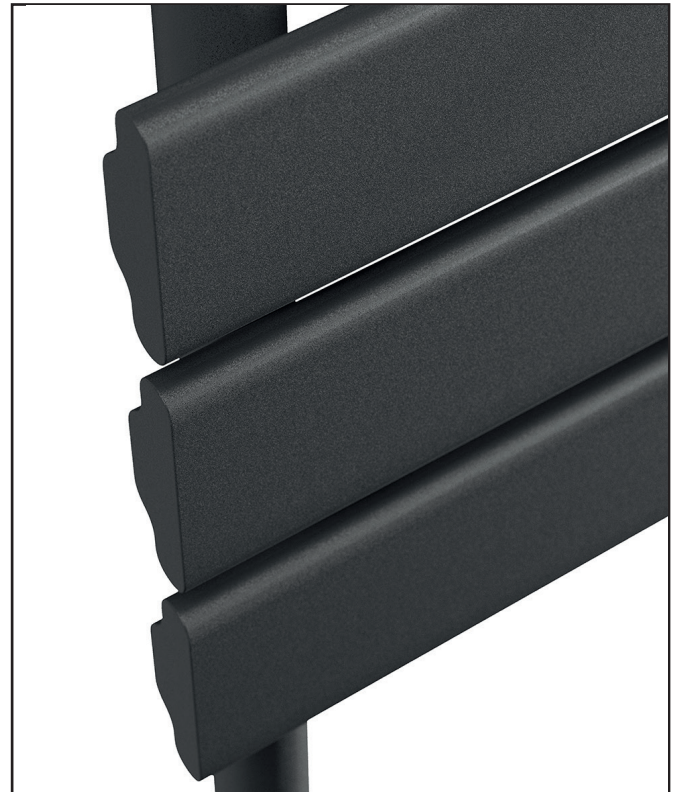

PRODUCT DATA SHEET

Life Towel Radiator – 400 X 650

Product Code: LI-65-40-B

SCUDO
BEAUTIFUL BATHROOMS

0330 124 7290

sales@scudo.co.uk - www.scudo.co.uk

Scudo is the trading name of Harrison Bathrooms Ltd. Whilst we endeavour to ensure that the product information is accurate we accept no liability for any information given. All images are for illustration purposes only. Product images and specification are subject to change. Measurement are in millimetres and are nominal.

Product Name	LI-65-40-B
Product Description	Life 650 x 400 Black
Product Transportation	
Barcode	5060766129204
Country of origin	CN
Commodity code	7322190000
Product Measurements	
Product Weight (KG)	6.2
Product Width (mm)	400
Product Height (mm)	650
Product Depth (mm)	58
Product Length (mm)	0
Primary Packed Measurements	
Packaged Weight	7.15
Packed Length	690
Packed Width	460
Packed Height	830
Packaging Weights	
Card (kg)	0
Paper (g)	0
Wood (kg)	0
Plastic (kg)	0
Compliance DOP	HBDOCH037

General Information	
Construction Material	Low carbon Steel
Installation type	Wall
Colour / Finish	Textured Anthracite
Heating Attributes	
Bar Arrangement	3*3
Number of Bars	6
Radiator Diameter (Ø)	58
RAL#	7016
Bar Diameter (Ø)	60*12
BTU @ 60°C	1242
Thermal Output @ 60°C (WATT's)	365
Element installation compatible	YES
Water Content Volume	
Max Projection (mm)	
Selected element must not exceed the maximum BTU / Watt out put of the product Seek advice from a competent installer	
First Fix Dimensions	
Pipe Centres C1 (mm)	350
Pipe Centres C2 (mm)	85