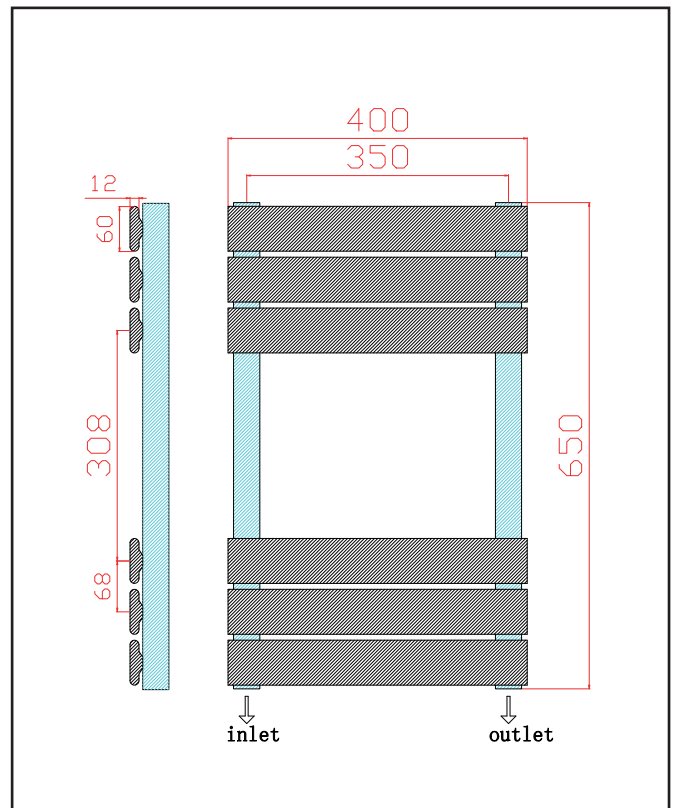

PRODUCT DATA SHEET

Life Towel Radiator – 400 X 650

Product Code: LI-65-40-B

SCUDO
BEAUTIFUL BATHROOMS

0330 124 7290

sales@scudo.co.uk - www.scudo.co.uk

Scudo is the trading name of Harrison Bathrooms Ltd. Whilst we endeavour to ensure that the product information is accurate we accept no liability for any information given. All images are for illustration purposes only. Product images and specification are subject to change. Measurement are in millimetres and are nominal.

Product Name	LI-65-40-B
Product Description	Life 650 x 400 Black
Product Transportation	
Barcode	5060766129204
Country of origin	CN
Commodity code	7322190000
Product Measurements	
Product Weight (KG)	6.2
Product Width (mm)	400
Product Height (mm)	650
Product Depth (mm)	58
Product Length (mm)	0
Primary Packed Measurements	
Packaged Weight	7.15
Packed Length	690
Packed Width	460
Packed Height	830
Packaging Weights	
Card (kg)	0
Paper (g)	0
Wood (kg)	0
Plastic (kg)	0
Compliance DOP	HBDOCH037

General Information	
Construction Material	Low carbon Steel
Installation type	Wall
Colour / Finish	Textured Anthracite
Heating Attributes	
Bar Arrangement	3*3
Number of Bars	6
Radiator Diameter (Ø)	58
RAL#	7016
Bar Diameter (Ø)	60*12
BTU @ 60°C	1242
Thermal Output @ 60°C (WATT's)	365
Element installation compatible	YES
Water Content Volume	
Max Projection (mm)	
Selected element must not exceed the maximum BTU / Watt out put of the product Seek advice from a competent installer	
First Fix Dimensions	
Pipe Centres C1 (mm)	350
Pipe Centres C2 (mm)	85