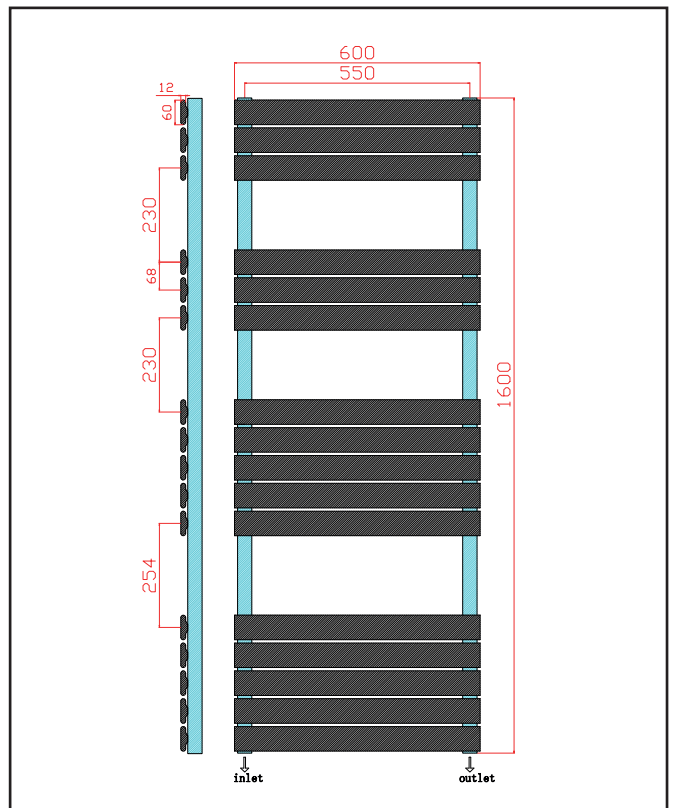

PRODUCT DATA SHEET

Life Towel Radiator – 600 X 1600

Product Code: LI-160-60-B

SCUDO
BEAUTIFUL BATHROOMS

0330 124 7290

sales@scudo.co.uk - www.scudo.co.uk

Scudo is the trading name of Harrison Bathrooms Ltd. Whilst we endeavour to ensure that the product information is accurate we accept no liability for any information given. All images are for illustration purposes only. Product images and specification are subject to change. Measurement are in millimetres and are nominal.

Product Name	LI-160-60-B
Product Description	Life 1600 x 600 Black
Product Transportation	
Barcode	5060766129235
Country of origin	CN
Commodity code	7322190000
Product Measurements	
Product Weight (KG)	19.1
Product Width (mm)	600
Product Height (mm)	1600
Product Depth (mm)	58
Product Length (mm)	
Primary Packed Measurements	
Packaged Weight	21.7
Packed Length	1640
Packed Width	460
Packed Height	830
Packaging Weights	
Card (kg)	
Paper (g)	
Wood (kg)	
Plastic (kg)	
Compliance DOP	HBDOCH035

General Information	
Construction Material	Low carbon Steel
Installation type	Wall
Colour / Finish	Textured Anthracite
Heating Attributes	
Bar Arrangement	5*5*3*3
Number of Bars	16
Radiator Diameter (Ø)	58
RAL#	7016
Bar Diameter (Ø)	60*12
BTU @ 60°C	3609
Thermal Output @ 60°C (WATT's)	1057
Element installation compatible	YES
Water Content Volume	
Max Projection (mm)	
Selected element must not exceed the maximum BTU / Watt out put of the product Seek advice from a competent installer	
First Fix Dimensions	
Pipe Centres C1 (mm)	550
Pipe Centres C2 (mm)	85