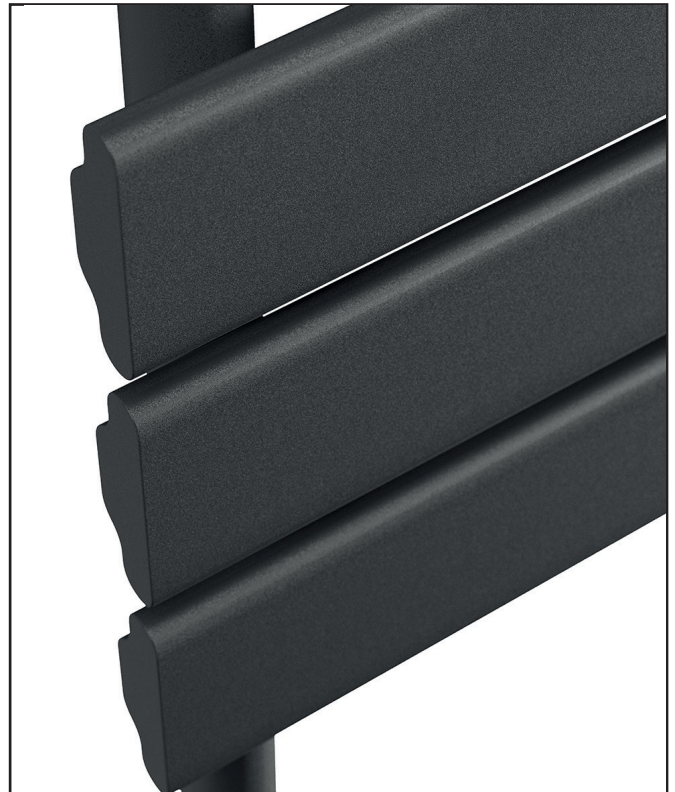

PRODUCT DATA SHEET

Life Towel Radiator – 600 X 1600

Product Code: LI-160-60-B

SCUDO
BEAUTIFUL BATHROOMS

0330 124 7290

sales@scudo.co.uk - www.scudo.co.uk

Scudo is the trading name of Harrison Bathrooms Ltd. Whilst we endeavour to ensure that the product information is accurate we accept no liability for any information given. All images are for illustration purposes only. Product images and specification are subject to change. Measurement are in millimetres and are nominal.

Product Name	LI-160-60-B
Product Description	Life 1600 x 600 Black
Product Transportation	
Barcode	5060766129235
Country of origin	CN
Commodity code	7322190000
Product Measurements	
Product Weight (KG)	19.1
Product Width (mm)	600
Product Height (mm)	1600
Product Depth (mm)	58
Product Length (mm)	
Primary Packed Measurements	
Packaged Weight	21.7
Packed Length	1640
Packed Width	460
Packed Height	830
Packaging Weights	
Card (kg)	
Paper (g)	
Wood (kg)	
Plastic (kg)	
Compliance DOP	HBDOCH035

General Information	
Construction Material	Low carbon Steel
Installation type	Wall
Colour / Finish	Textured Anthracite
Heating Attributes	
Bar Arrangement	5*5*3*3
Number of Bars	16
Radiator Diameter (Ø)	58
RAL#	7016
Bar Diameter (Ø)	60*12
BTU @ 60°C	3609
Thermal Output @ 60°C (WATT's)	1057
Element installation compatible	YES
Water Content Volume	
Max Projection (mm)	
Selected element must not exceed the maximum BTU / Watt out put of the product Seek advice from a competent installer	
First Fix Dimensions	
Pipe Centres C1 (mm)	550
Pipe Centres C2 (mm)	85