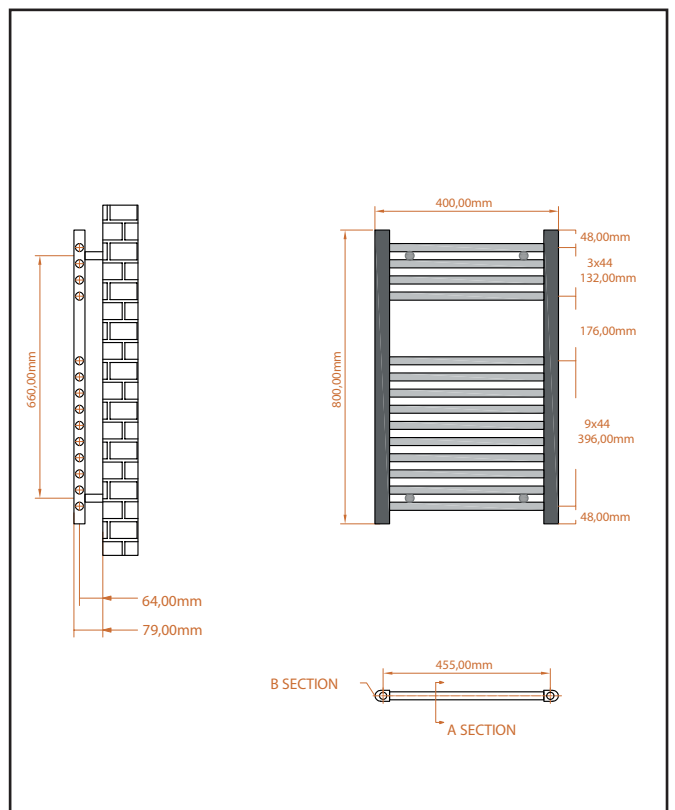

General Information	
Construction Material	Steel
Installation type	Wall
Colour / Finish	Textured Black
Heating Attributes	
Bar Arrangement	4+10
Number of Bars	14
Radiator Diameter (Ø)	30
RAL#	9005
Bar Diameter (Ø)	22
BTU @ 60°C	1520
Thermal Output @ 60°C (WATT's)	374
Element installation compatible	YES
Water Content Volume	2.94
Max Projection (mm)	90
Selected element must not exceed the maximum BTU / Watt output of the product. Seek advice from a competent installer.	
First Fix Dimensions	
Pipe Centres C1 (mm)	355
Pipe Centres C2 (mm)	70

SCUDO
BEAUTIFUL BATHROOMS

0330 124 7290

sales@scudo.co.uk - www.scudo.co.uk

Scudo is the trading name of Harrison Bathrooms Ltd. Whilst we endeavour to ensure that the product information is accurate we accept no liability for any information given. All images are for illustration purposes only. Product images and specification are subject to change. Measurements are in millimetres and are nominal.

LIFETIME GUARANTEE

We are confident in our products and we want our customer to be, we proudly give a lifetime guarantee on our taps and showers, further details can be found on our website.