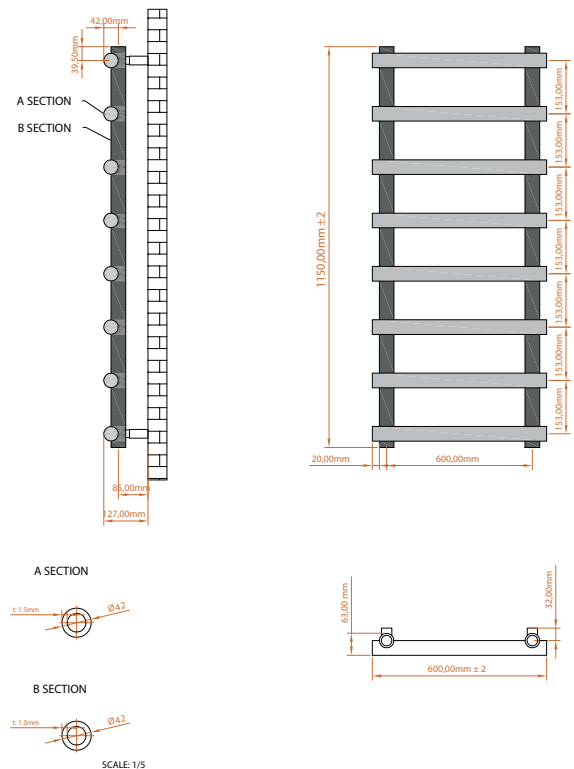

## Izem Towel Radiator – 600 X 1150

Product Code: IZEM1150-600-A

**SCUDO**  
BEAUTIFUL BATHROOMS

0330 124 7290

sales@scudo.co.uk - www.scudo.co.uk

Scudo is the trading name of Harrison Bathrooms Ltd. Whilst we endeavour to ensure that the product information is accurate we accept no liability for any information given. All images are for illustration purposes only. Product images and specification are subject to change. Measurement are in millimetres and are nominal.

Product Name	IZEM1150-600-A
Product Description	IZEM 1150 x 600 Anthracite
<b>Product Transportation</b>	
Barcode	5060964930534
Country of origin	TURK
Commodity code	7322190000
<b>Product Measurements</b>	
Product Weight (KG)	
Product Width (mm)	600
Product Height (mm)	1150
Product Depth (mm)	63
Product Length (mm)	
<b>Primary Packed Measurements</b>	
Packaged Weight	13
Packed Length	1170
Packed Width	460
Packed Height	830
<b>Packaging Weights</b>	
Card (kg)	
Paper (g)	
Wood (kg)	
Plastic (kg)	
Compliance DOP	HBDOCH145

<b>General Information</b>	
Construction Material	Steel
Installation type	Wall
Colour / Finish	Textured Carbon Anthracite
<b>Heating Attributes</b>	
Bar Arrangement	8
Number of Bars	8
Radiator Diameter (Ø)	63
RAL#	7946
Bar Diameter (Ø)	42
BTU @ 60°C	2009
Thermal Output @ 60°C (WATT's)	589
Element installation compatible	YES
Water Content Volume	8.5
Max Projection (mm)	127
Selected element must not exceed the maximum BTU / Watt output of the product. Seek advice from a competent installer.	
<b>First Fix Dimensions</b>	
Pipe Centres C1 (mm)	518
Pipe Centres C2 (mm)	85

**Dimensions**  
(measurements in mm)