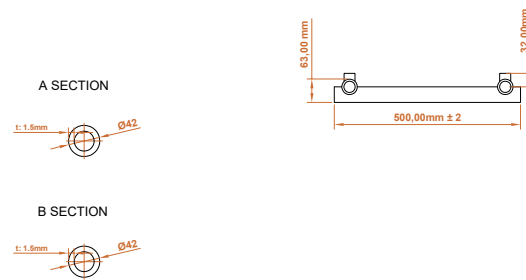

## Izem Towel Radiator – 500 X 850

Product Code: IZEM850-500-C

**SCUDO**  
BEAUTIFUL BATHROOMS

0330 124 7290

sales@scudo.co.uk - www.scudo.co.uk

Scudo is the trading name of Harrison Bathrooms Ltd. Whilst we endeavour to ensure that the product information is accurate we accept no liability for any information given. All images are for illustration purposes only. Product images and specification are subject to change. Measurement are in millimetres and are nominal.

Product Name	IZEM850-500-C
Product Description	IZEM 850 x 500 Chrome
<b>Product Transportation</b>	
Barcode	5060964930442
Country of origin	TURK
Commodity code	7322190000
<b>Product Measurements</b>	
Product Weight (KG)	
Product Width (mm)	500
Product Height (mm)	850
Product Depth (mm)	63
Product Length (mm)	
<b>Primary Packed Measurements</b>	
Packaged Weight	9.2
Packed Length	870
Packed Width	460
Packed Height	830
<b>Packaging Weights</b>	
Card (kg)	
Paper (g)	
Wood (kg)	
Plastic (kg)	
Compliance DOP	HBDOCH150

<b>General Information</b>	
Construction Material	Steel
Installation type	Wall
Colour / Finish	Chrome
<b>Heating Attributes</b>	
Bar Arrangement	6
Number of Bars	6
Radiator Diameter (Ø)	63
RAL#	Chrome
Bar Diameter (Ø)	42
BTU @ 60°C	904
Thermal Output @ 60°C (WATT's)	265
Element installation compatible	YES
Water Content Volume	5.6
Max Projection (mm)	127
Selected element must not exceed the maximum BTU / Watt out put of the product Seek advice from a competent installer	
<b>First Fix Dimensions</b>	
Pipe Centres C1 (mm)	418
Pipe Centres C2 (mm)	85

SCALE: 1/5

**Dimensions**  
(measurements in mm)