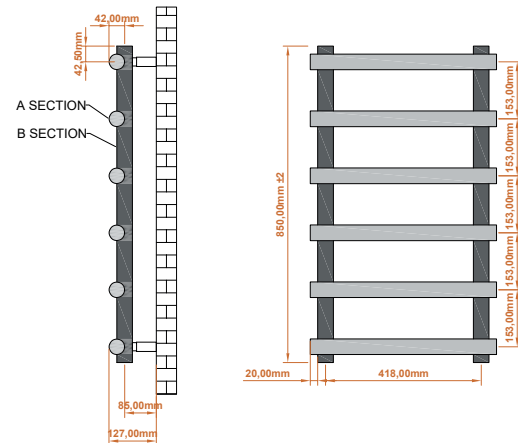

Product Name	IZEM850-500-C
Product Description	IZEM 850 x 500 Chrome
<b>Product Transportation</b>	
Barcode	5060964930442
Country of origin	TURK
Commodity code	7322190000
<b>Product Measurements</b>	
Product Weight (KG)	
Product Width (mm)	500
Product Height (mm)	850
Product Depth (mm)	63
Product Length (mm)	
<b>Primary Packed Measurements</b>	
Packaged Weight	9.2
Packed Length	870
Packed Width	460
Packed Height	830
<b>Packaging Weights</b>	
Card (kg)	
Paper (g)	
Wood (kg)	
Plastic (kg)	
Compliance DOP	HBDOCH150

<b>General Information</b>	
Construction Material	Steel
Installation type	Wall
Colour / Finish	Chrome
<b>Heating Attributes</b>	
Bar Arrangement	6
Number of Bars	6
Radiator Diameter (Ø)	63
RAL#	Chrome
Bar Diameter (Ø)	42
BTU @ 60°C	904
Thermal Output @ 60°C (WATT's)	265
Element installation compatible	YES
Water Content Volume	5.6
Max Projection (mm)	127
Selected element must not exceed the maximum BTU / Watt out put of the product Seek advice from a competent installer	
<b>First Fix Dimensions</b>	
Pipe Centres C1 (mm)	418
Pipe Centres C2 (mm)	85

SCALE: 1/5

**Dimensions**  
(measurements in mm)