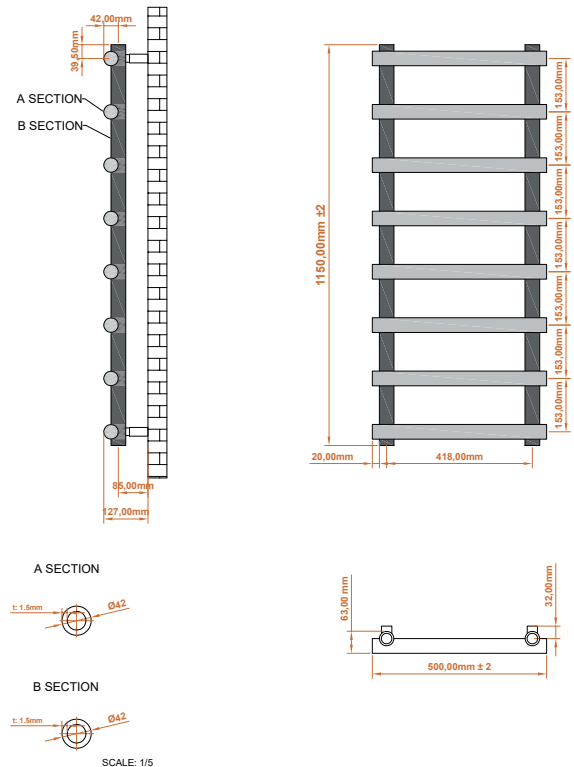

|  |        |
|--|--------|
| <b>General Information</b>   |        |
| Construction Material  | Steel  |
| Installation type  | Wall   |
| Colour / Finish  | Chrome |
| <b>Heating Attributes</b>  |        |
| Bar Arrangement  | 8      |
| Number of Bars   | 8      |
| Radiator Diameter (Ø)  | 63     |
| RAL#   | Chrome |
| Bar Diameter (Ø)   | 42     |
| BTU @ 60°C   | 1211   |
| Thermal Output @ 60°C (WATT's)   | 355    |
| Element installation compatible  | YES    |
| Water Content Volume   | 7.5    |
| Max Projection (mm)  | 127    |
| Selected element must not exceed the maximum BTU / Watt out put of the product<br>Seek advice from a competent installer |        |
| <b>First Fix Dimensions</b>  |        |
| Pipe Centres C1 (mm)   | 418    |
| Pipe Centres C2 (mm)   | 85     |

**Dimensions**  
(measurements in mm)