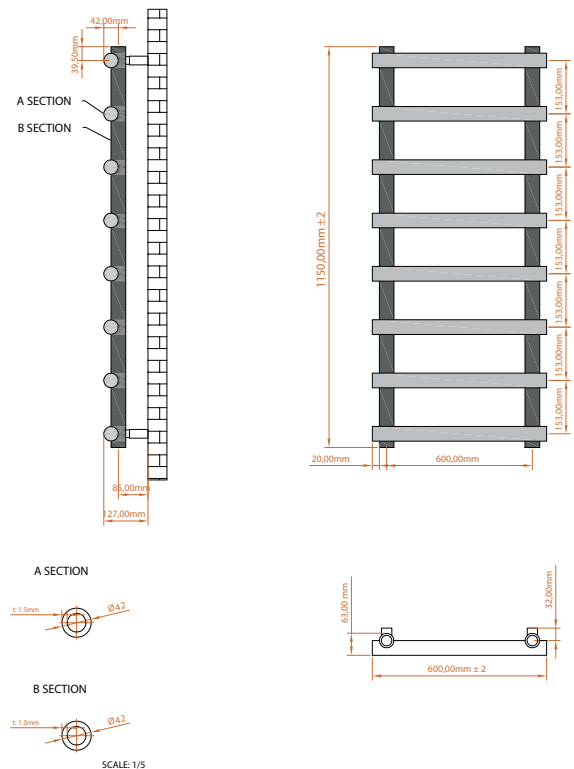

PRODUCT DATA SHEET

Izem Towel Radiator – 600 X 1150

Product Code: IZEM1150-600-C

SCUDO
BEAUTIFUL BATHROOMS

0330 124 7290

sales@scudo.co.uk - www.scudo.co.uk

Scudo is the trading name of Harrison Bathrooms Ltd. Whilst we endeavour to ensure that the product information is accurate we accept no liability for any information given. All images are for illustration purposes only. Product images and specification are subject to change. Measurement are in millimetres and are nominal.

Product Name	IZEM1150-600-C
Product Description	IZEM 1150 x 600 Chrome
Product Transportation	
Barcode	5060964930473
Country of origin	TURK
Commodity code	7322190000
Product Measurements	
Product Weight (KG)	
Product Width (mm)	600
Product Height (mm)	1150
Product Depth (mm)	63
Product Length (mm)	
Primary Packed Measurements	
Packaged Weight	13
Packed Length	1170
Packed Width	460
Packed Height	830
Packaging Weights	
Card (kg)	
Paper (g)	
Wood (kg)	
Plastic (kg)	
Compliance DOP	HBDOCH144

General Information	
Construction Material	Steel
Installation type	Wall
Colour / Finish	Chrome
Heating Attributes	
Bar Arrangement	8
Number of Bars	8
Radiator Diameter (Ø)	63
RAL#	Chrome
Bar Diameter (Ø)	42
BTU @ 60°C	1364
Thermal Output @ 60°C (WATT's)	400
Element installation compatible	YES
Water Content Volume	8.5
Max Projection (mm)	127
Selected element must not exceed the maximum BTU / Watt output of the product Seek advice from a competent installer	
First Fix Dimensions	
Pipe Centres C1 (mm)	518
Pipe Centres C2 (mm)	85